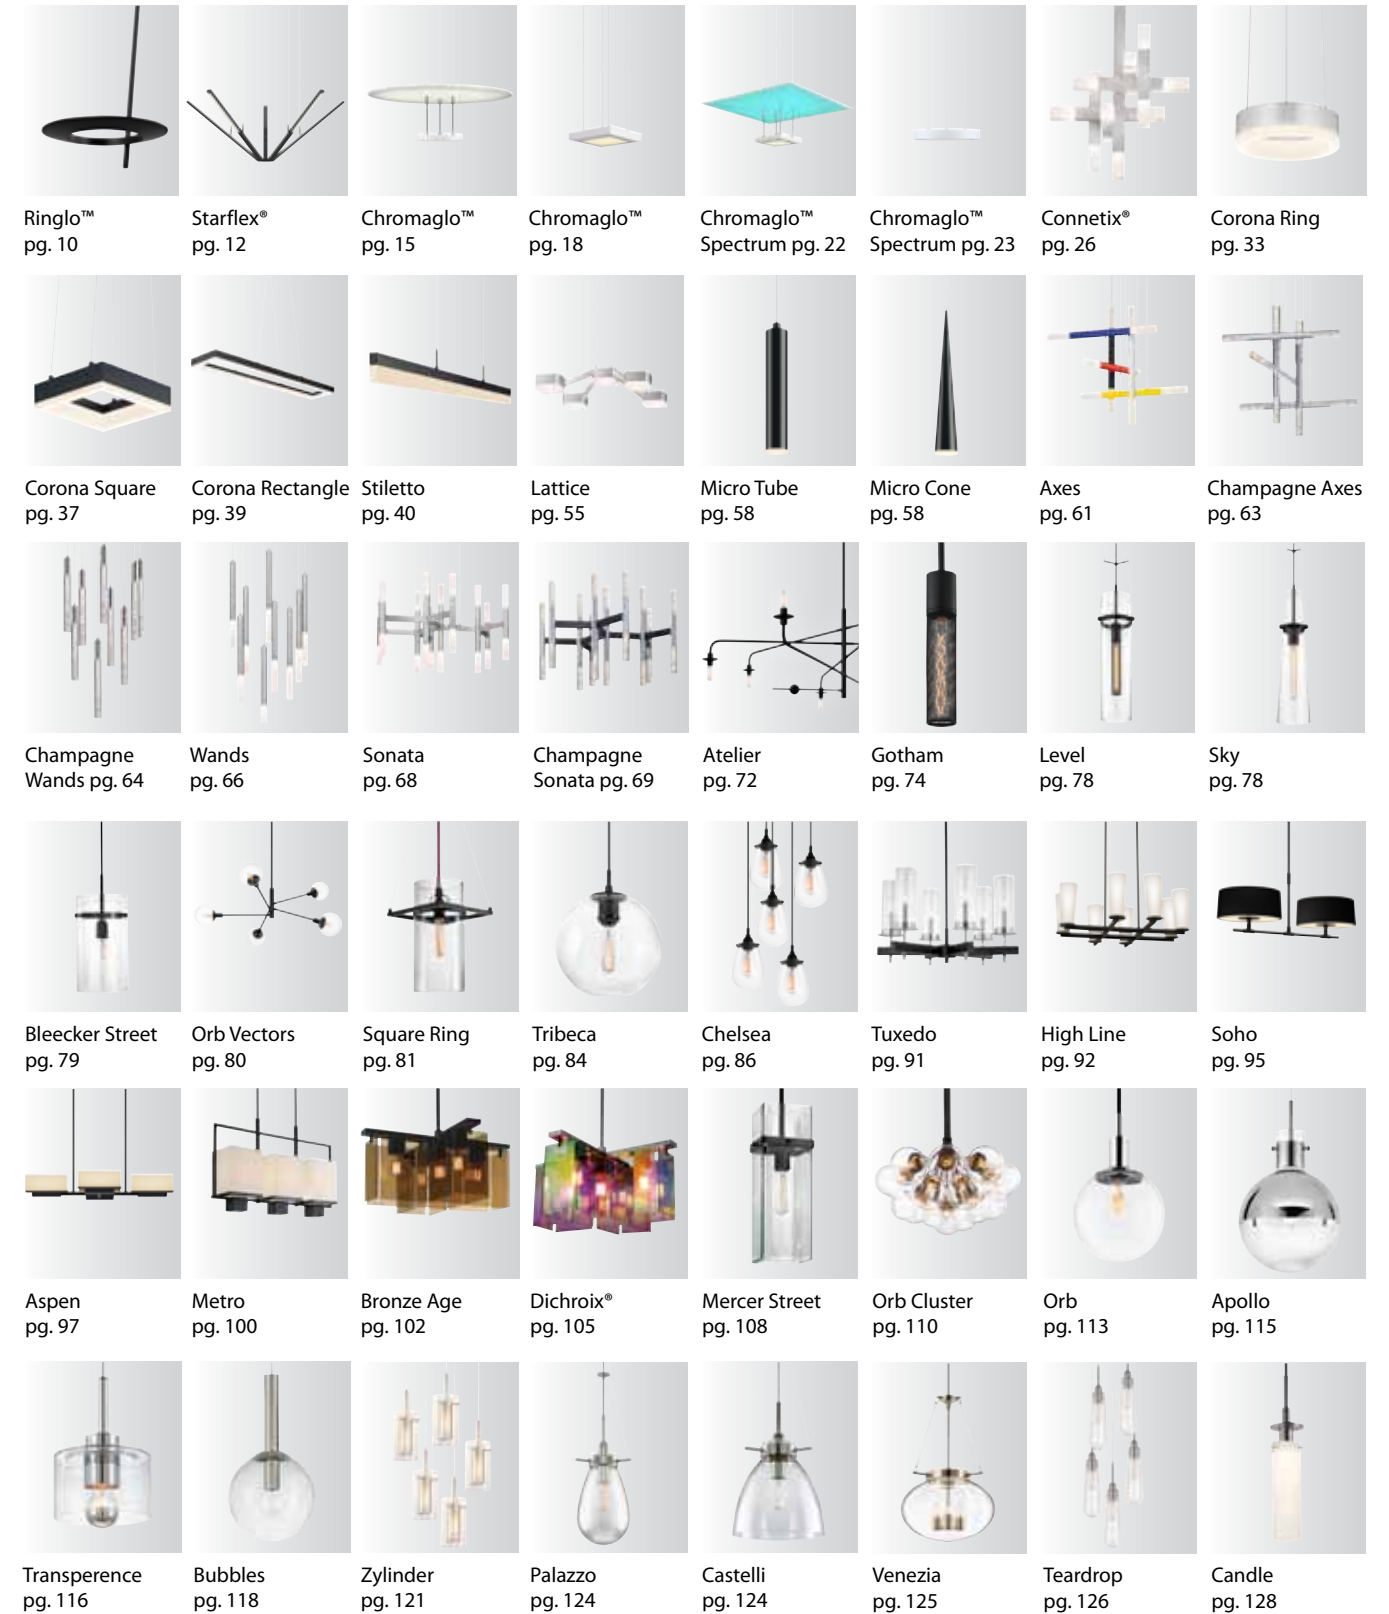

fixtures and pendants