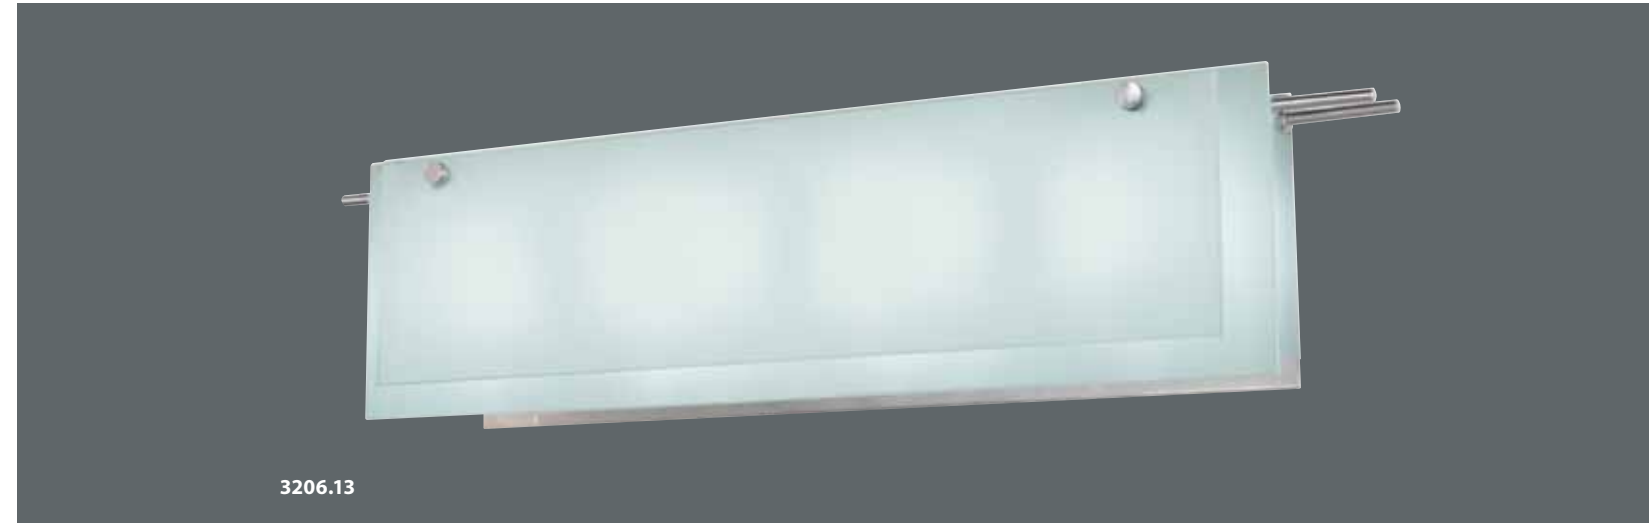

suspended glass

Illumination radiates between suspended layers of softly etched glass panels with a hint of sea foam aqua. The crisply lit edges define space and float independently in air.

suspended glass

3200

Suspended Glass Sconce

14" h x 11 1/2" w
Shade: Etched Glass
14" h x 7 1/2" w
Extension: 5"
Wall Plate: 12" x 4 1/2"
Bulb: (2) 60w Candelabra Base

3200.13 Satin Nickel

3205

Suspended Glass 18" Bath Bar

7" h x 18" w
Shade: Etched Glass
7" h x 16" w
Extension: 5"
Wall Plate: 7" x 12"
Bulb: (3) 60w Candelabra Base

3205.13 Satin Nickel

3206

Suspended Glass 24" Bath Bar

7" h x 24" w
Shade: Etched Glass
7" h x 20" w
Extension: 5"
Wall Plate: 7" x 18"
Bulb: (4) 60w Candelabra Base

3206.13 Satin Nickel

3208

Suspended Glass 36" Bath Bar

7" h x 36" w
Shade: Etched Glass
7" h x 32" w
Extension: 5"
Wall Plate: 7" x 30"
Bulb: (6) 60w Candelabra Base

3208.13 Satin Nickel