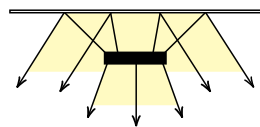

2413.03

2412.03

2413

Chromaglo™ Bright White LED 3-Light Reflector Pendant

5" H x 44" W x 12" D
Head: Die-Cast Aluminum w/White Acrylic
Diffuser and White Etched Glass Reflector
Canopy: 22 3/4" x 5 1/4", w/6' Adjustable Cord
LED: 85w total, 5940 Lumens (2160 Up, 3780 Down)
Warm White (3000K), 80 CRI
120VAC Input w/12VAC Transformer
Dimmable by Electronic Low Voltage (ELV)

2413.03 Satin White

2412

Chromaglo™ Bright White LED 2-Light Reflector Pendant

4 3/4" H x 31 1/2" W x 12" D
Head: Die-Cast Aluminum w/White Acrylic
Diffuser and White Etched Glass Reflector
Canopy: 22 3/4" x 5 1/4", w/6' Adjustable Cord
LED: 57w total, 3960 Lumens (1440 Up, 2520 Down)
Warm White (3000K), 80 CRI
120VAC Input w/12VAC Transformer
Dimmable by Electronic Low Voltage (ELV)

2412.03 Satin White

chromaglo™
bright white