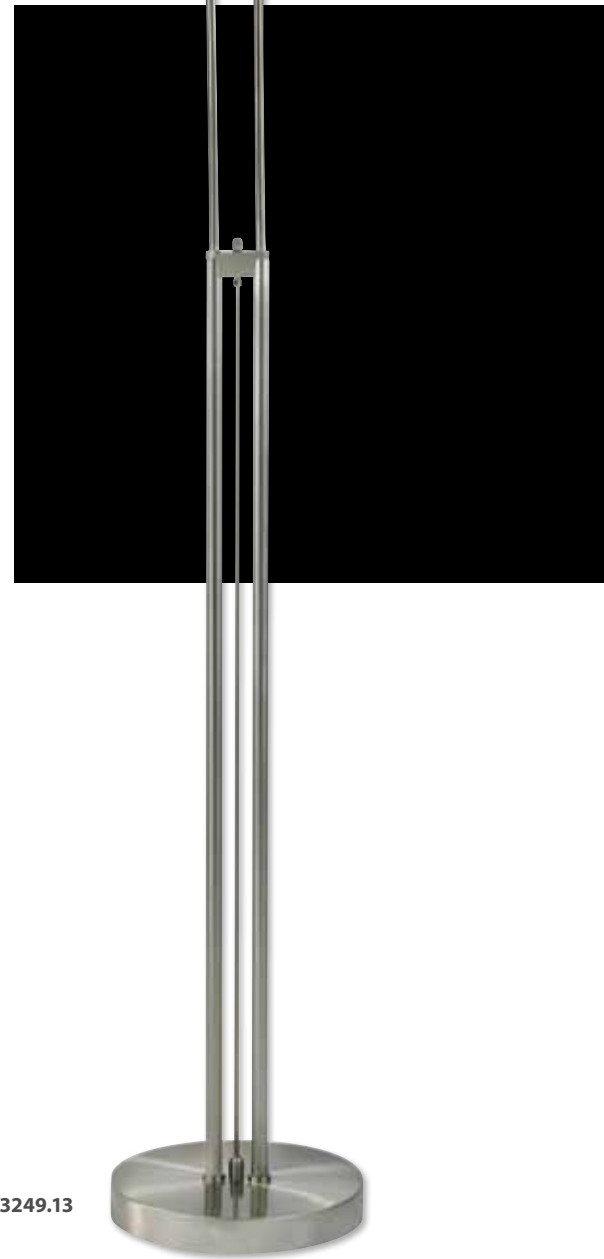

3249

Flare Torchiere
72" H X 11" DIA
Shade: Metal & Etched Glass
2 3/4" H X 11" DIA
Base: 11" DIA
Switch: Rotary Dimmer
Bulb: (1) 150w T3 Double-Ended
Halogen RSC Base (included)

- **3249.13** Satin Nickel
- **3249.29** Europa Bronze

3249.13