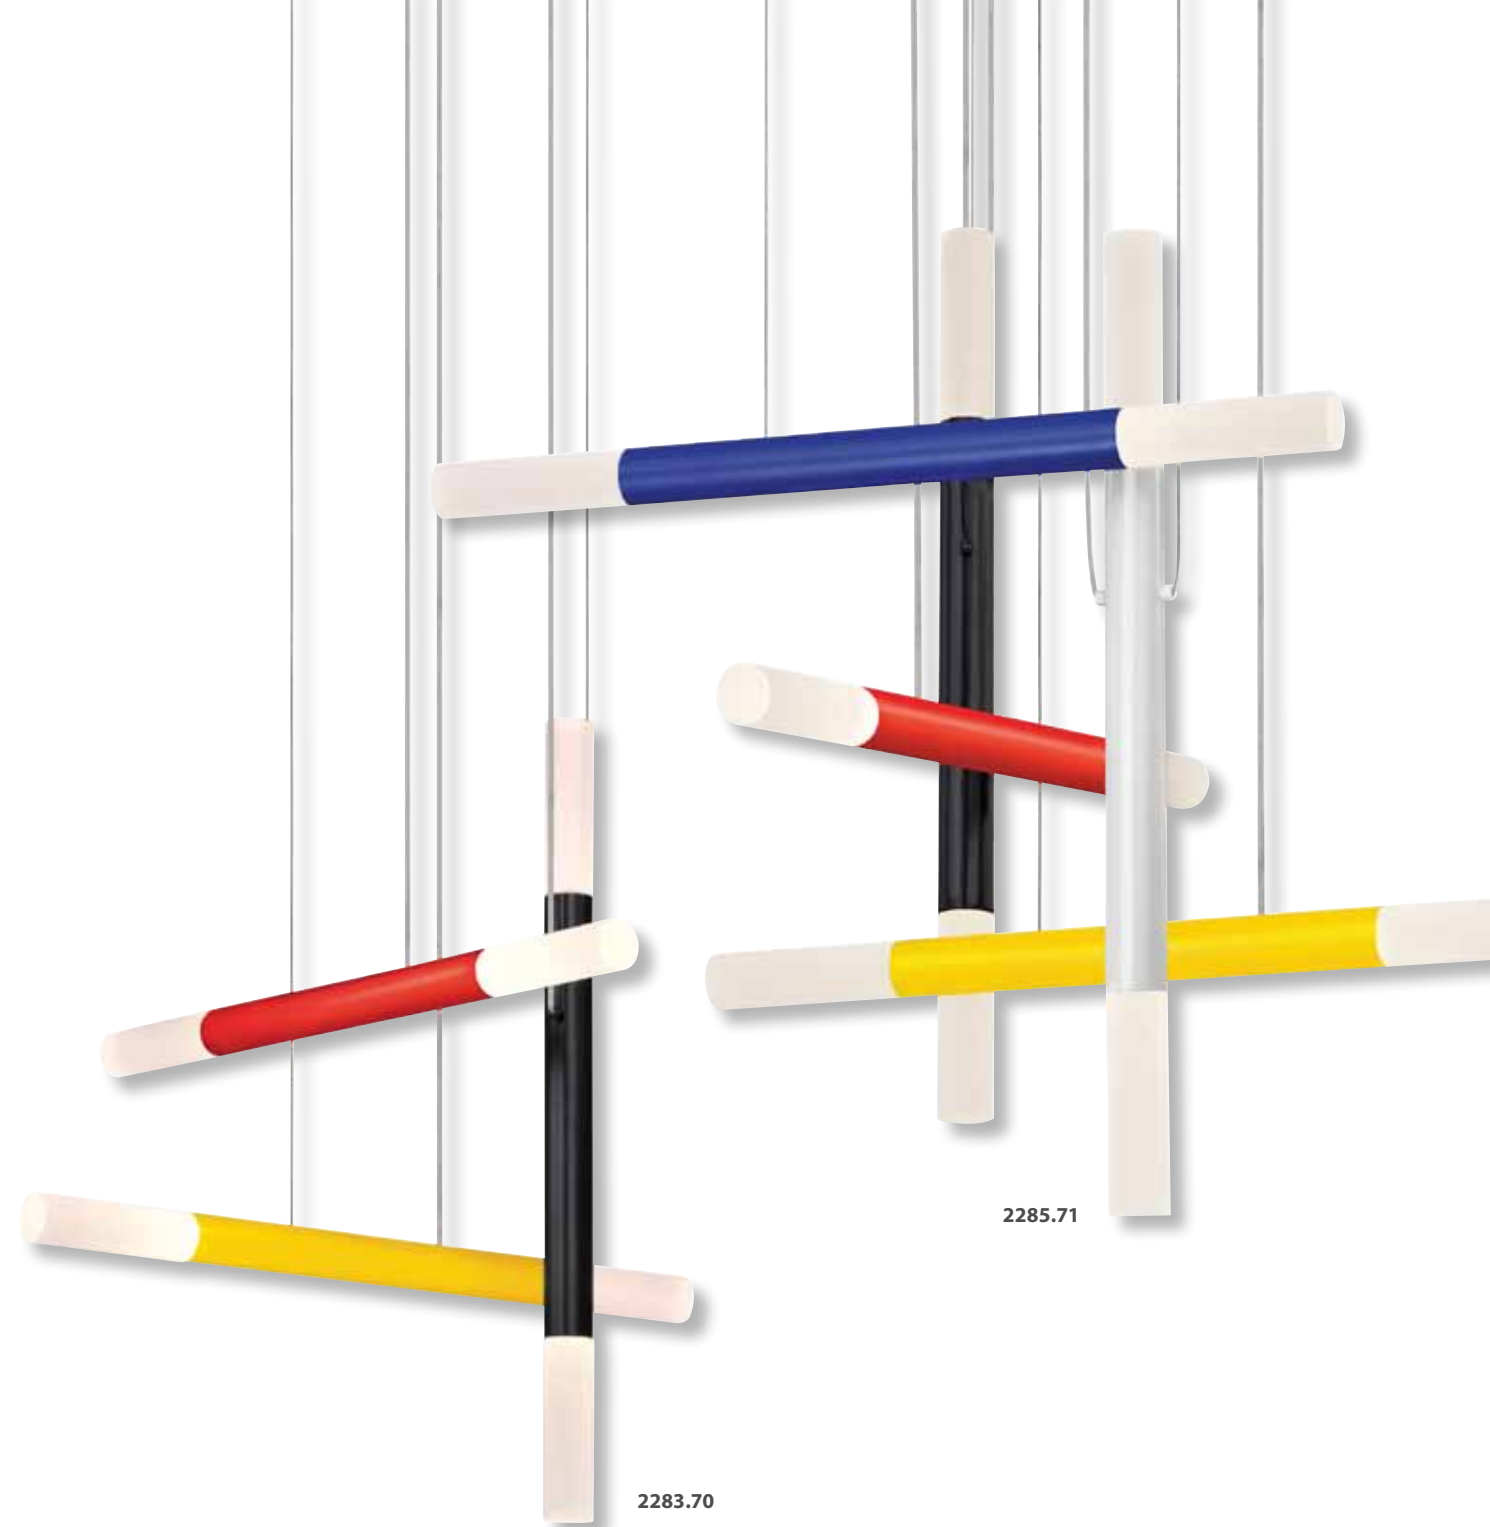

## axes

2283

**Axes-3 LED Pendant**

16" H x 16" W x 16" D  
 Shade: Frosted Acrylic  
 Canopy: 8" DIA w/6' Adjustable Cable  
 LED (6): 15w total, 1200 Lumens  
 Warm White (3000K), 80 CRI  
 120VAC Input w/LED Driver  
 Dimmable by Electronic Low Voltage (ELV)  
 or Standard (TRIAC) Incandescent