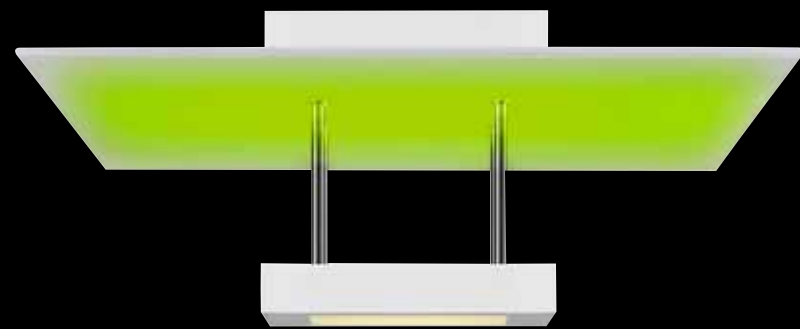

# Set The Tone Change The Mood Color Your Life

Chromaglo™ Spectrum brings the excitement of variable color illumination with infinite opportunities to change the environment and alter the mood. Spectrum lets you control the lighting in a variety of ways with options and variability in direction, distribution, intensity, and color.

2606.03 Spectrum LED Square Pendant (see p.22)

2605.03 Spectrum LED Round Pendant (see p.23)

*U.S. and Foreign Patents Pending*

chromaglo™  
SPECTRUM

2602.03

2600.03

2608.03