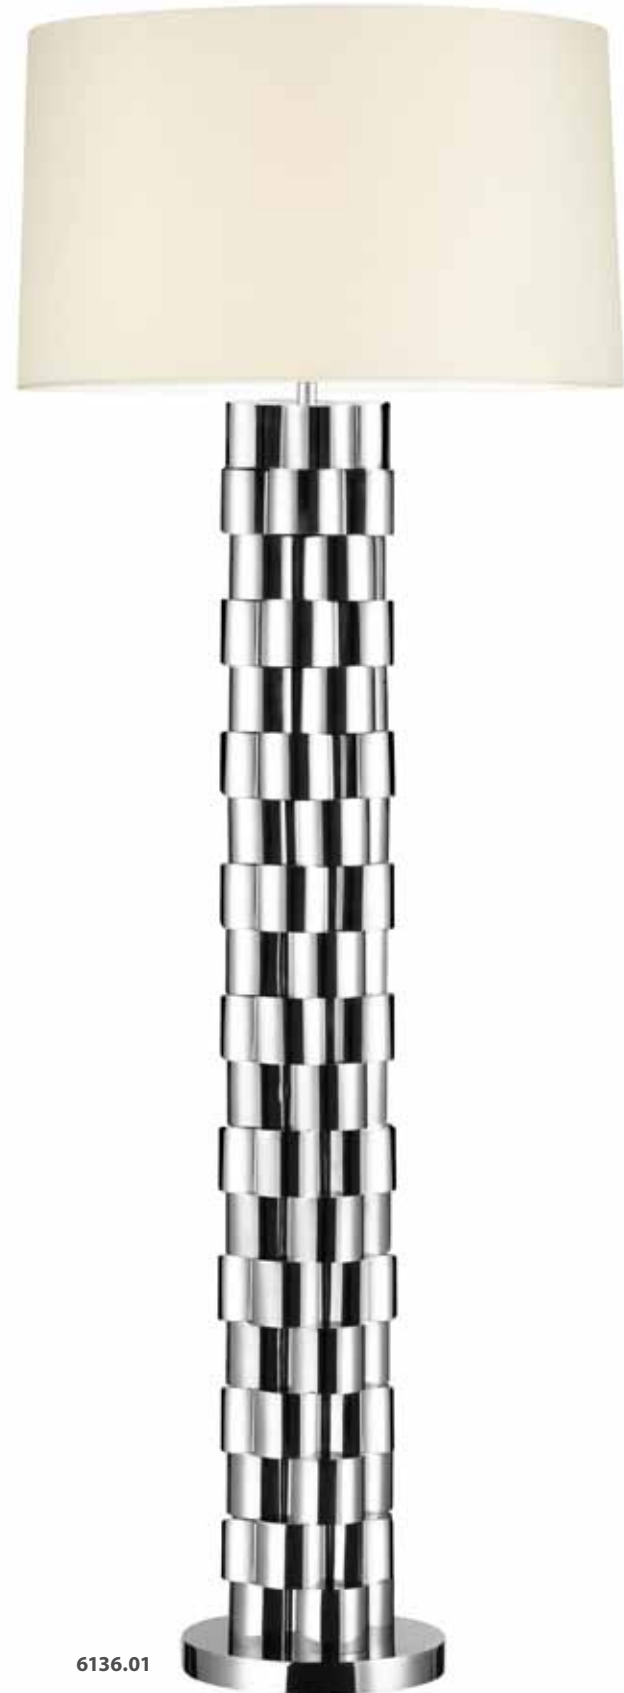

6136.01

6135

Setai Table Lamp

34" H x 17" DIA
Shade: Off-White Linen
16" H x 17" DIA
Base: 6 1/4" DIA
Switch: 3-Way Turn Switch
Bulb: (1) 150w Medium Base

6135.01 Polished Chrome

6136

Setai Floor Lamp

64 1/2" H x 24" DIA
Shade: Off-White Linen
16" H x 24" DIA
Base: 10" DIA
Switch: 3-Way Turn Switch
Bulb: (1) 150w Medium Base

6136.01 Polished Chrome