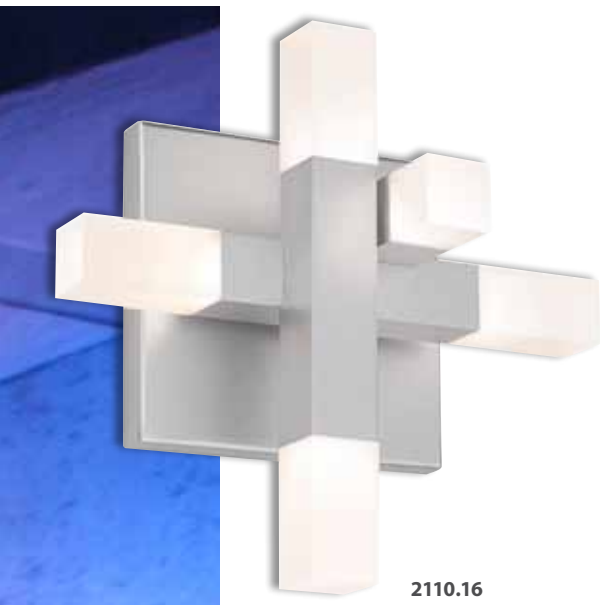

2111.16

2110.16

CONNEXIX®

Illumination from the Art of Technology®