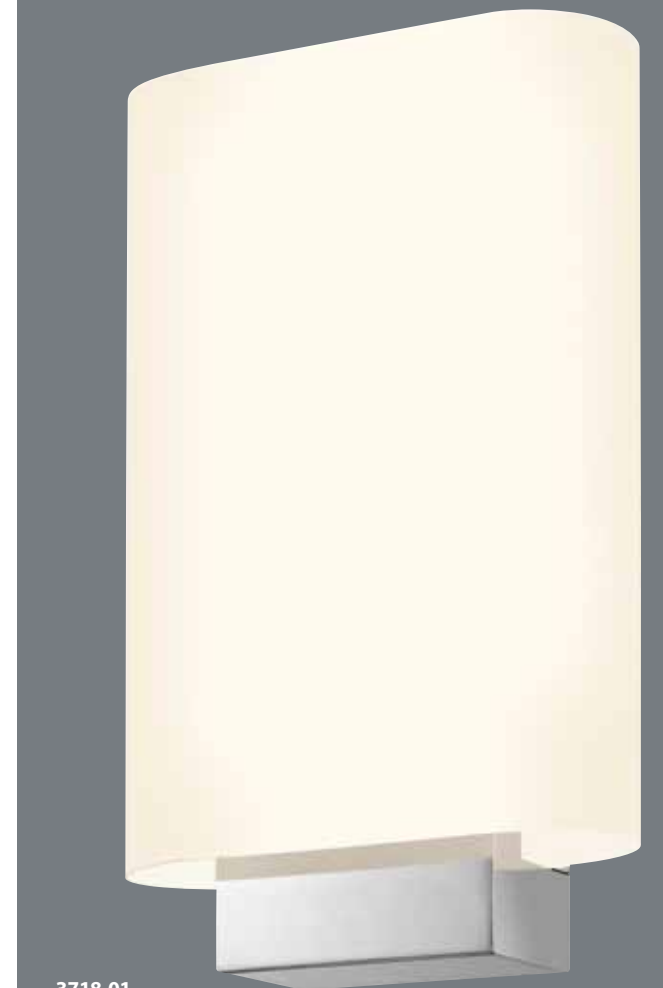

3715.01

3718.01

3718

Link LED Tall Sconce

13 1/2" H x 8" W
Shade: White Etched Cased Glass
12" H x 8" W x 3 1/2" D
Extension: 4"
Wall Plate: 13 1/4" x 4 1/2"
LED (2): 9w total, 800 Lumens
Warm White (3000K), 80 CRI
120VAC Input Voltage w/Surge Protection
Dimmable by Electronic Low Voltage (ELV)
or Standard (TRIAC) Incandescent

ADA
3718.01 Polished Chrome