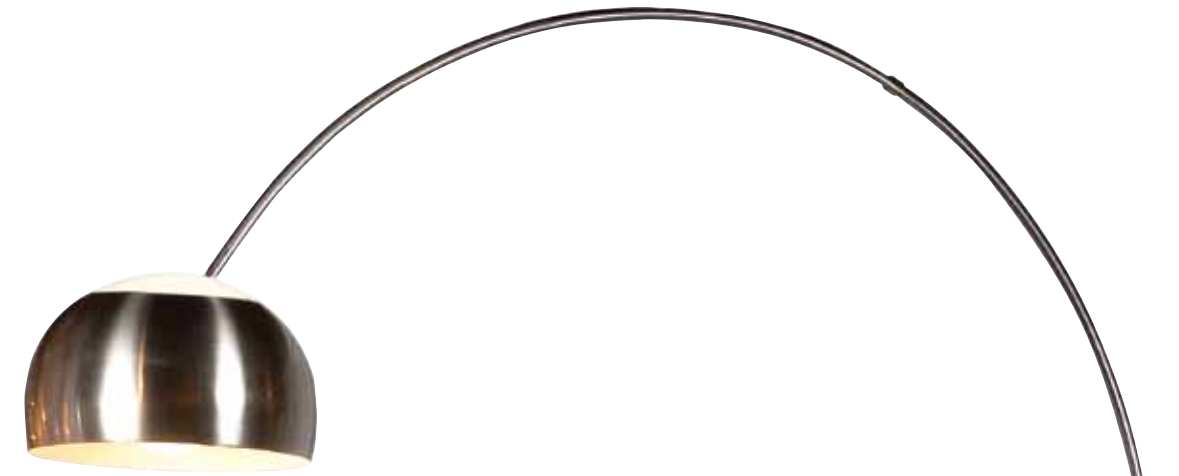

4097

Arc Shade Floor Lamp

78 1/2"-93 1/2" H ADJ. X 66 1/2" W X 18" D

Shade: Linen, 9" H X 18" DIA

w/White Glass Diffuser

Base: 15" DIA

White Marble Base

Switch: Floor Dimmer

Bulb: (1) 100w Medium Base

4097.13K Satin Nickel w/Black Linen Shade

4097.13W Satin Nickel w/Off-White Linen Shade

arc shade

4097.13K

4097.13W

arc

4096

Arc Floor Lamp

78 1/2"-93 1/2" H ADJ. X 65" W X 15" D

Shade: Metal & Etched Glass

8" H X 13" DIA

Base: 15" DIA

White Marble Base

Switch: Floor Dimmer

Bulb: (1) 100w Medium Base

4096.13G Satin Nickel

4096.13G