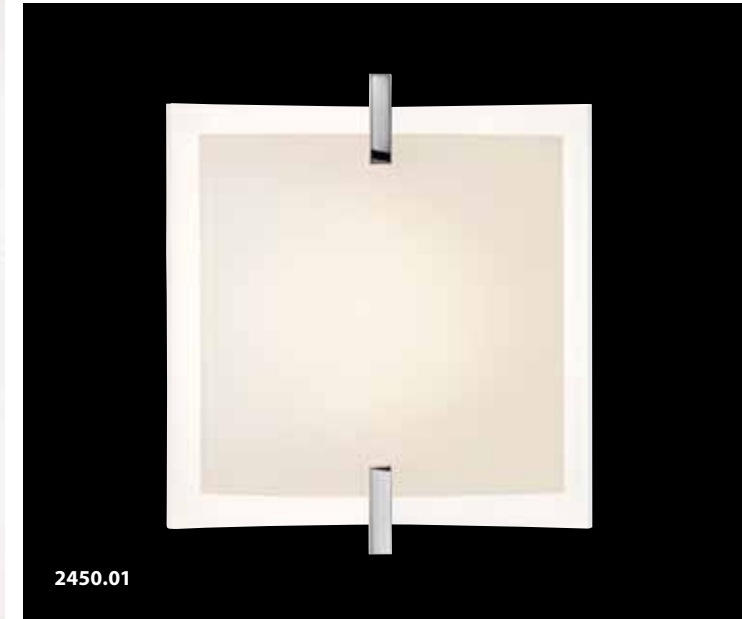

scudo LED

1727

Scudo LED Sconce

8" H x 7" W
Shade: White Etched Glass
6" H x 7" W x 2 1/2" D
Extension: 4"
Wall Plate: 5 1/2" DIA
LED: 9w, 800 Lumens
Warm White (3000K), 80 CRI
120VAC Input w/Surge Protection
Dimmable by Electronic Low Voltage (ELV)
or Standard (TRIAC) Incandescent
ADA

1727.16 Bright Satin Aluminum
1727.98 Textured White

1727.98

CORSO LED

Elegant modern simplicity in a softly contoured form

1725.16

1725.98

1725

Corso LED Sconce

4 1/2" H x 13" W
Shade: Metal w/White Glass Diffuser
Extension: 4"
Wall Plate: 4 1/2" x 8"
LED: 21w, 1440 Lumens
Warm White (3000K), 80 CRI
120VAC Input w/12VAC Transformer
Dimmable by Electronic Low Voltage (ELV)
ADA

1725.16 Bright Satin Aluminum
1725.98 Textured White

2452.01

2450.01

2450.01

2452

Double Arc LED Tall Sconce

12 1/2" H x 6" W
Shade: White Etched Glass
11" H x 5" W x 1" D
Extension: 3 1/4"
Wall Plate: 11 1/4" x 5"
LED: 11w, 720 Lumens
Warm White (3000K), 80 CRI
120VAC Input w/12VAC Transformer
Dimmable by Electronic Low Voltage (ELV)
ADA

2452.01 Polished Chrome

2450

Double Arc LED Sconce

6 3/4" H x 6" W
Shade: White Etched Glass
5" H x 5" W x 1" D
Extension: 3 1/4"
Wall Plate: 5 1/2" x 4 1/2"
LED: 5w, 360 Lumens
Warm White (3000K), 80 CRI
120VAC Input w/12VAC Transformer
Dimmable by Electronic Low Voltage (ELV)
ADA

2450.01 Polished Chrome

double arc