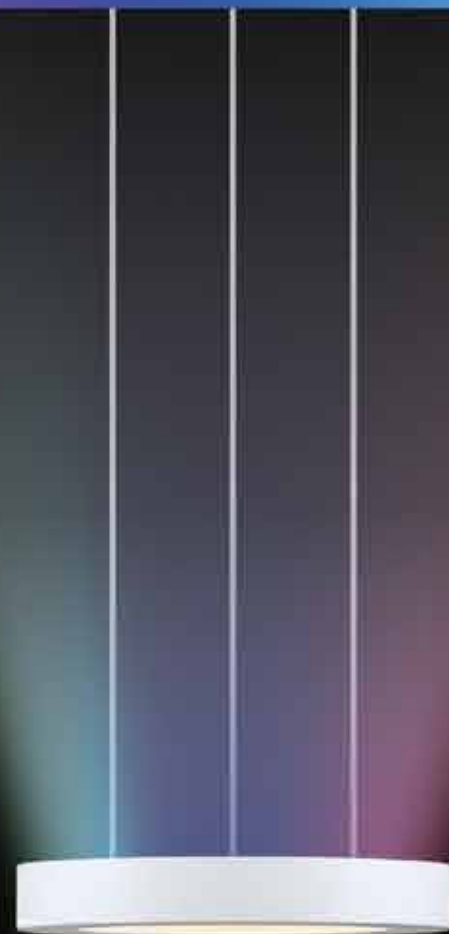

2605.03 Spectrum LED Round Pendant (see p.23)

U.S. and Foreign Patents Pending

chromaglo™
SPECTRUM