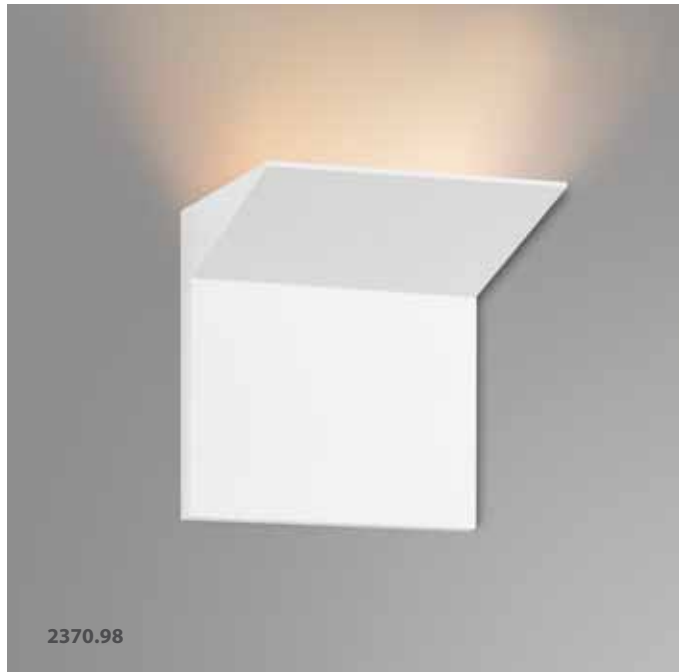

bracket

wedge LED

2372

Bracket LED Sconce
4 1/2" H x 4 1/2" W
Head: Die Cast Aluminum
Extension: 4"
Wall Plate: 4 1/2" sq
LED: 13w, 900 Lumens
Warm White (3000K), 80 CRI
120VAC Input w/12VAC Transformer
Dimmable by Electronic Low Voltage (ELV)
ADA

46 **2372.98** Textured White

2370

Wedge LED Sconce
4 1/2" H x 4 1/2" W
Head: Die Cast Aluminum
Extension: 4"
Wall Plate: 4 1/2" sq
LED: 13w, 900 Lumens
Warm White (3000K), 80 CRI
120VAC Input w/12VAC Transformer
Dimmable by Electronic Low Voltage (ELV)
ADA

2370.98 Textured White