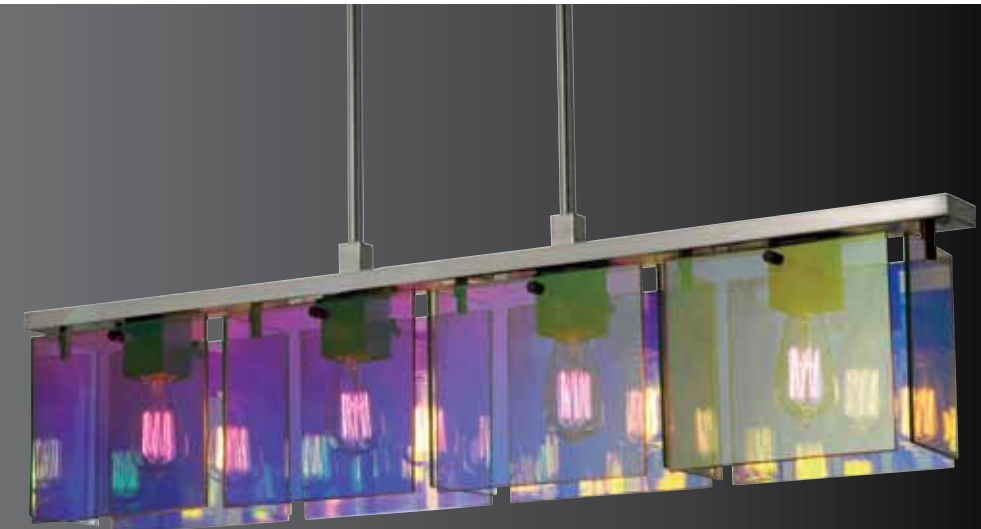

3174.13

3170

Dichroix® Sconce

8 1/2" H x 5" W
Shade: Dichroic Glass
8" H x 5" W x 3 1/4" D
Extension: 4 1/2"
Wall Plate: 8 1/2" x 5"
Bulb: (1) 60w Medium Base
Shown with 60w T10 Bulb

3170.13 Satin Nickel
3170.51 Black Brass

3175

Dichroix® 5-Light Square Pendant

12" H x 24 1/2" W x 24 1/2" D
Shade: Dichroic Glass
9 1/2" H x 22" W x 22" D
Canopy: 4 1/2" sq w/Hang Straight
Stem Kit: (3) 12" + (1) 6"
Bulb: (5) 60w Medium Base
Shown with 60w Vintage Carbon Filament Bulb

3175.13 Satin Nickel
3175.51 Black Brass

3176

Dichroix® 6-Light Bar Pendant

10" H x 58 1/2" W x 6" D
Shade: Dichroic Glass
7 1/2" H x 55 1/2" W x 5 1/2" D
Canopy: 34" x 4 1/2" w/Hang Straight
Stem Kit: (6) 12" + (2) 6"
Bulb: (6) 60w Medium Base
Shown with 60w Vintage Carbon Filament Bulb

3176.13 Satin Nickel
3176.51 Black Brass

3177

Dichroix® Surface Mount

11" H x 7 1/2" W x 7" D
Shade: Dichroic Glass
9 1/2" H x 7 1/2" W x 6 1/2" D
Canopy: 5 1/2" sq
Bulb: (1) 60w Medium Base
Shown with 60w Vintage Carbon Filament Bulb

3177.13 Satin Nickel
3177.51 Black Brass

3178

Dichroix® 4-Light Surface Mount

9" H x 13" W x 13" D
Shade: Dichroic Glass
7 1/2" H x 12 1/2" W x 12 1/2" D
Canopy: 10" sq
Bulb: (4) 60w Medium Base
Shown with 60w Vintage Carbon Filament Bulb

3178.51 Black Brass

3174

Dichroix® 4-Light Bar Pendant

10" H x 40" W x 6" D
Shade: Dichroic Glass
7 1/2" H x 37" W x 5 1/2" D
Canopy: 16" x 4 1/2" w/Hang Straight
Stem Kit: (6) 12" + (2) 6"
Bulb: (4) 60w Medium Base
Shown with 60w Vintage Carbon Filament Bulb

3174.13 Satin Nickel
3174.51 Black Brass

DICHROIX®

As you rotate a piece of Dichroic Glass, even slightly, you see a shifting rainbow of colors.

SONNEMAN
A WAY OF LIGHT