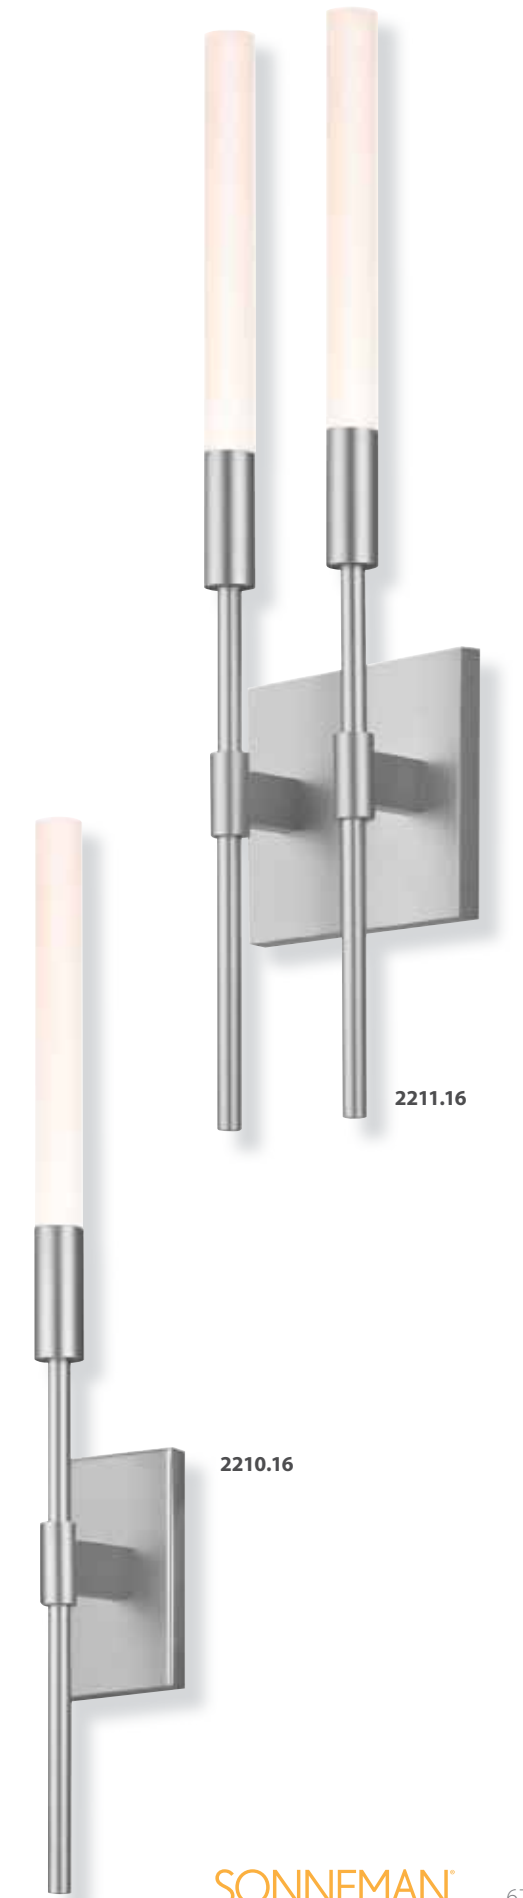

2212.16

2219.16

2213.16

2215.16

2216.16

2214.16

wands

LED illumination is projected through crisp white luminous frosted acrylics. These solid, candle-like forms of bright satin aluminum LED Wands can be clustered in multiples or used individually to illuminate and ornament with technological excitement.

2212

Wands 1-Light LED Pendant

11 3/4" H x 1" DIA
Shade: Frosted Acrylic
Canopy: 4 1/2" DIA w/6' Adjustable Cord
LED: 3w, 200 Lumens
Warm White (3000K), 80 CRI
100-240VAC Input w/LED Driver
Non-Dimmable

2212.16 Bright Satin Aluminum

2219

Wands 9-Light LED Round Pendant

11 3/4" H x 11" DIA
Shade: Frosted Acrylic
Canopy: 12" DIA w/6' Adjustable Cord
LED (9): 24w total, 1800 Lumens
Warm White (3000K), 80 CRI
120VAC Input w/LED Driver
Dimmable by Electronic Low Voltage (ELV)

2219.16 Bright Satin Aluminum

2213

Wands 3-Light LED Round Pendant

11 3/4" H x 7" DIA
Shade: Frosted Acrylic
Canopy: 8" DIA w/6' Adjustable Cord
LED (3): 8w total, 600 Lumens
Warm White (3000K), 80 CRI
100-240VAC Input w/LED Driver
Non-Dimmable

2213.16 Bright Satin Aluminum

2215

Wands 5-Light LED Round Pendant

11 3/4" H x 9" DIA
Shade: Frosted Acrylic
Canopy: 10" DIA w/6' Adjustable Cord
LED (5): 13w total, 1000 Lumens
Warm White (3000K), 80 CRI
120VAC Input w/LED Driver
Dimmable by Electronic Low Voltage (ELV) or Standard (TRIAC) Incandescent

2215.16 Bright Satin Aluminum

2214

Wands 3-Light LED Rectangle Pendant

11 3/4" H x 15" w x 1" D
Shade: Frosted Acrylic
Canopy: 16" x 4 3/4" w/6' Adjustable Cord
LED (3): 8w total, 600 Lumens
Warm White (3000K), 80 CRI
100-240VAC Input w/LED Driver
Non-Dimmable

2214.16 Bright Satin Aluminum

2216

Wands 5-Light LED Rectangle Pendant