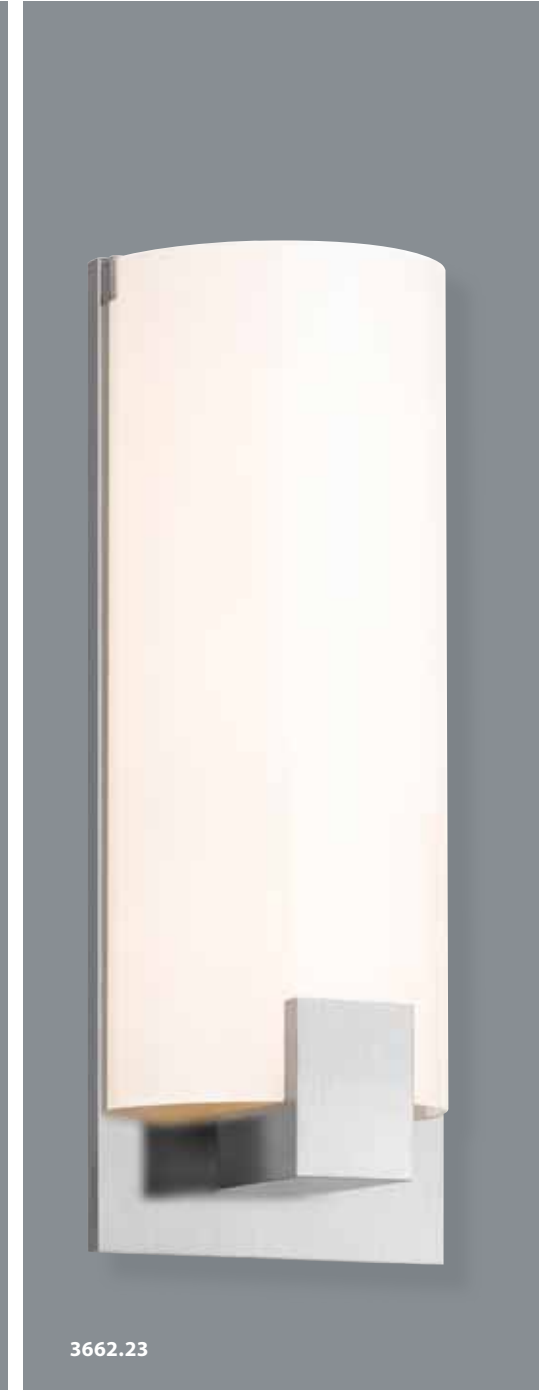

3662.23

century

3781

Century Long Sconce
13 1/2" H x 4 1/2" W
Shade: White Cased Glass
12 1/2" H x 4" DIA
Extension: 5 1/2"
Wall Plate: 10 1/2" x 4 1/2"
Bulb: (2) 60w Medium Base
3781.13 Satin Nickel

3780

Century Bowl Sconce
6" H x 7" W
Shade: White Cased Glass
5" H x 7" DIA
Extension: 8 1/2"
Wall Plate: 6" x 4 1/2"
Bulb: (1) 60w Medium Base
3780.13 Satin Nickel

3782

Century Short Sconce
7" H x 4 1/2" W
Shade: White Cased Glass
6" H x 4" DIA
Extension: 5 1/2"
Wall Plate: 6" x 4 1/2"
Bulb: (1) 60w Medium Base
3782.13 Satin Nickel

3663

Tangent Round Sconce
16 1/4" H x 6 1/2" W
Shade: White Glass, 13 3/4" H x 6" W x 3" D
Extension: 3 1/2"
Wall Plate: 16 1/4" x 6 1/2"
Bulb: (3) 60w Candelabra Base
ADA
3663.01 Polished Chrome
3663.23 Satin Chrome
3663.26 Dark Bronze

3662

Tangent Square Sconce
16 1/4" H x 6 1/2" W
Shade: White Glass, 13 3/4" H x 6" W x 3" D
Extension: 3 1/2"
Wall Plate: 16 1/4" x 6 1/2"
Bulb: (3) 60w Candelabra Base
ADA
3662.01 Polished Chrome
3662.23 Satin Chrome
3662.26 Dark Bronze