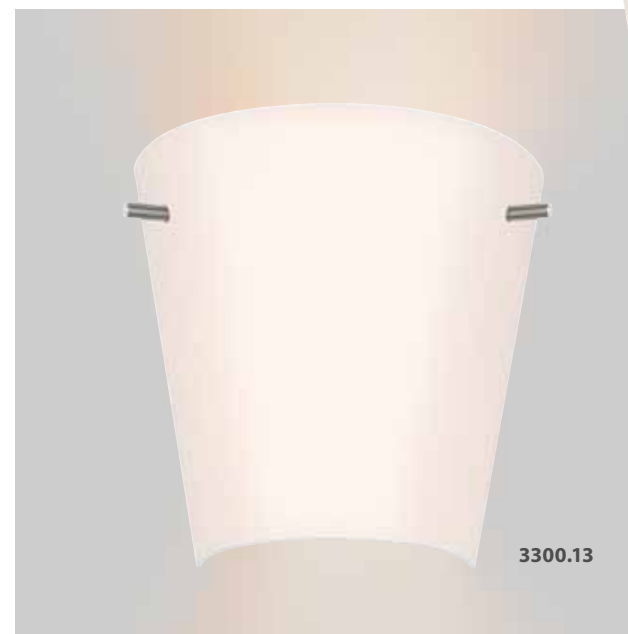

3298

Vogue Small Pendant

15 1/2" H x 13 1/2" DIA
Shade: White Etched Cased Glass
11" H x 11 1/2" DIA
Canopy: 5" DIA w/10" Adjustable
Black Silk Covered Cord
Bulb: (1) 60w Medium Base

3298.13 Satin Nickel
3298.35 Polished Nickel

3299

Vogue Large Pendant

19" H x 15" DIA
Shade: White Etched Cased Glass
15" H x 13 1/2" DIA
Canopy: 5" DIA w/10" Adjustable
Black Silk Covered Cord
Bulb: (1) 60w Medium Base

3299.13 Satin Nickel
3299.35 Polished Nickel

3299.13

3300.13

3298.13

3300

Vogue Sconce

11" H x 11 1/2" W
Shade: White Etched Cased Glass
11" H x 11 1/2" W x 5 3/4" D
Extension: 5 3/4"
Wall Plate: 9" x 6 1/4"
Bulb: (1) 60w Medium Base

3300.13 Satin Nickel
3300.35 Polished Nickel

vogue

Sophisticated and elegantly minimal

3297.10

3297

Vogue Table Lamp

26" H x 13 1/2" DIA
Shade: White Etched Cased Glass
11" H x 11 1/2" DIA
Base: 8" sq
Switch: Rotary In-Line Cord Dimmer
Bulb: (1) 100w Medium Base

3297.10 Satin Aluminum