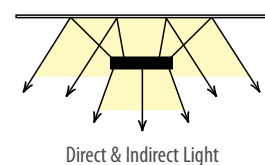

### Chromaglo™ Spectrum LED Round Pendant

1" H x 7" DIA  
Head: Die-Cast Aluminum  
w/White Acrylic Diffuser  
Canopy: 6" DIA, w/6' Adjustable Cord

2605.03 Satin White (see p.20)

2609.03

direct + indirect lighting  
variable color uplight  
with white downlight