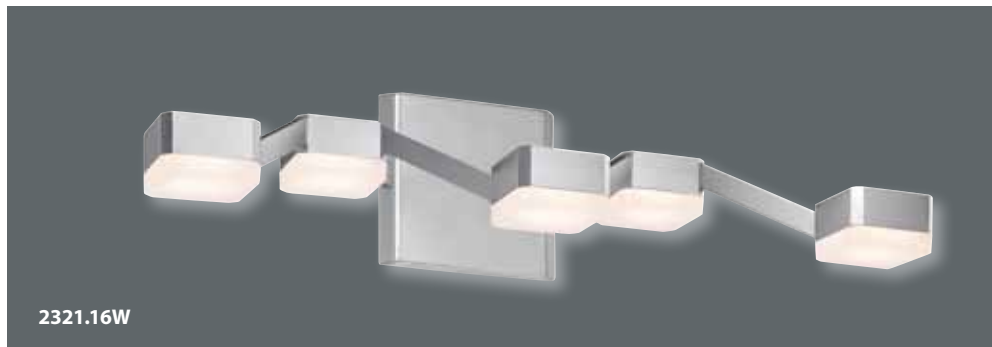

2326.16W

2320.16W

2321.16W