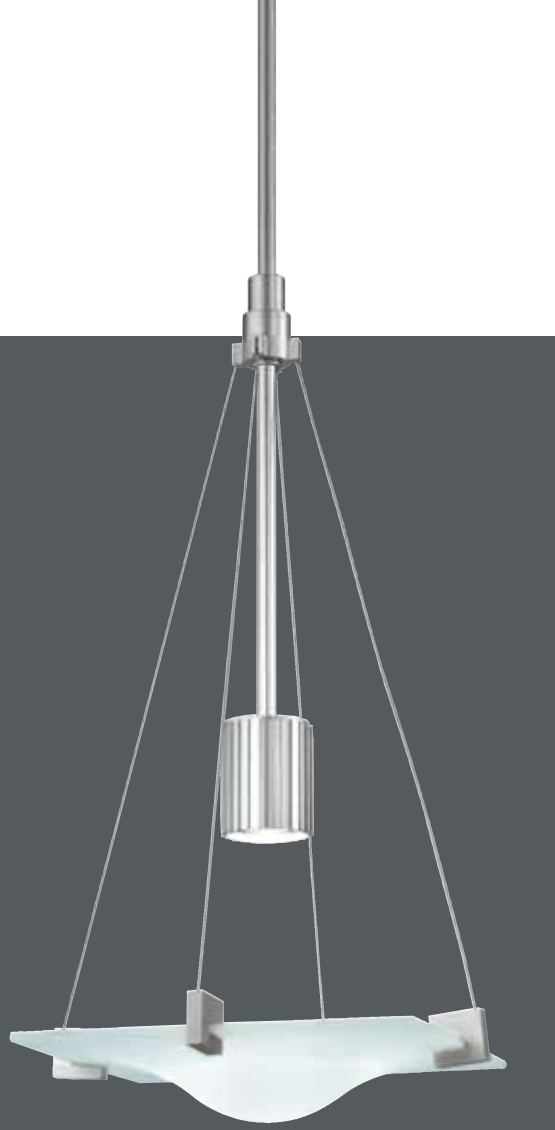

3401.04

3404.04

3403.04

3400.04

3402.04

3405.04

handkerchief

3401

Handkerchief 11" Square Pendant

22" H x 11" W x 11" D
Shade: Etched Glass
10" W x 10" D

Canopy: 5 1/2" DIA w/Hang Straight
Stem Kit: (3) 12" + (1) 6"
Bulb: (1) 50w MR16 Halogen
GU10 Base (included)

3401.04 Satin Silver

3400

Handkerchief 32" Rectangle Pendant

39" H x 33" W x 10" D
Shade: Etched Glass
32" W x 10" D

Canopy: 5 1/2" DIA w/Hang Straight
Stem Kit: (3) 12" + (1) 6"
Bulb: (3) 50w MR16 Halogen
GU10 Base (included)

3400.04 Satin Silver

3404

Handkerchief 22" Semi-Flush

12" H x 22" W x 22" D
Shade: Etched Glass
21" W x 21" D

Canopy: 5 1/2" DIA
Bulb: (1) 50w MR16 Halogen
GU10 Base (included)

3404.04 Satin Silver

3402

Handkerchief 22" Square Pendant

39" H x 22" W x 22" D
Shade: Etched Glass
21" W x 21" D

Canopy: 5 1/2" DIA w/Hang Straight
Stem Kit: (3) 12" + (1) 6"
Bulb: (4) 50w MR16 Halogen
GU10 Base (included)

3402.04 Satin Silver

3403

Handkerchief 11" Semi-Flush

10" H x 11" W x 11" D
Shade: Etched Glass
10" W x 10" D

Canopy: 5 1/2" DIA
Bulb: (1) 50w MR16 Halogen
GU10 Base (included)

3403.04 Satin Silver

3405

Handkerchief 11" Square Sconce

11" H x 11" W
Shade: Etched Glass
10" H x 10" W

Extension: 4"
Wall Plate: 9" sq
Bulb: (2) 60w Candelabra Base
ADA

3405.04 Satin Silver