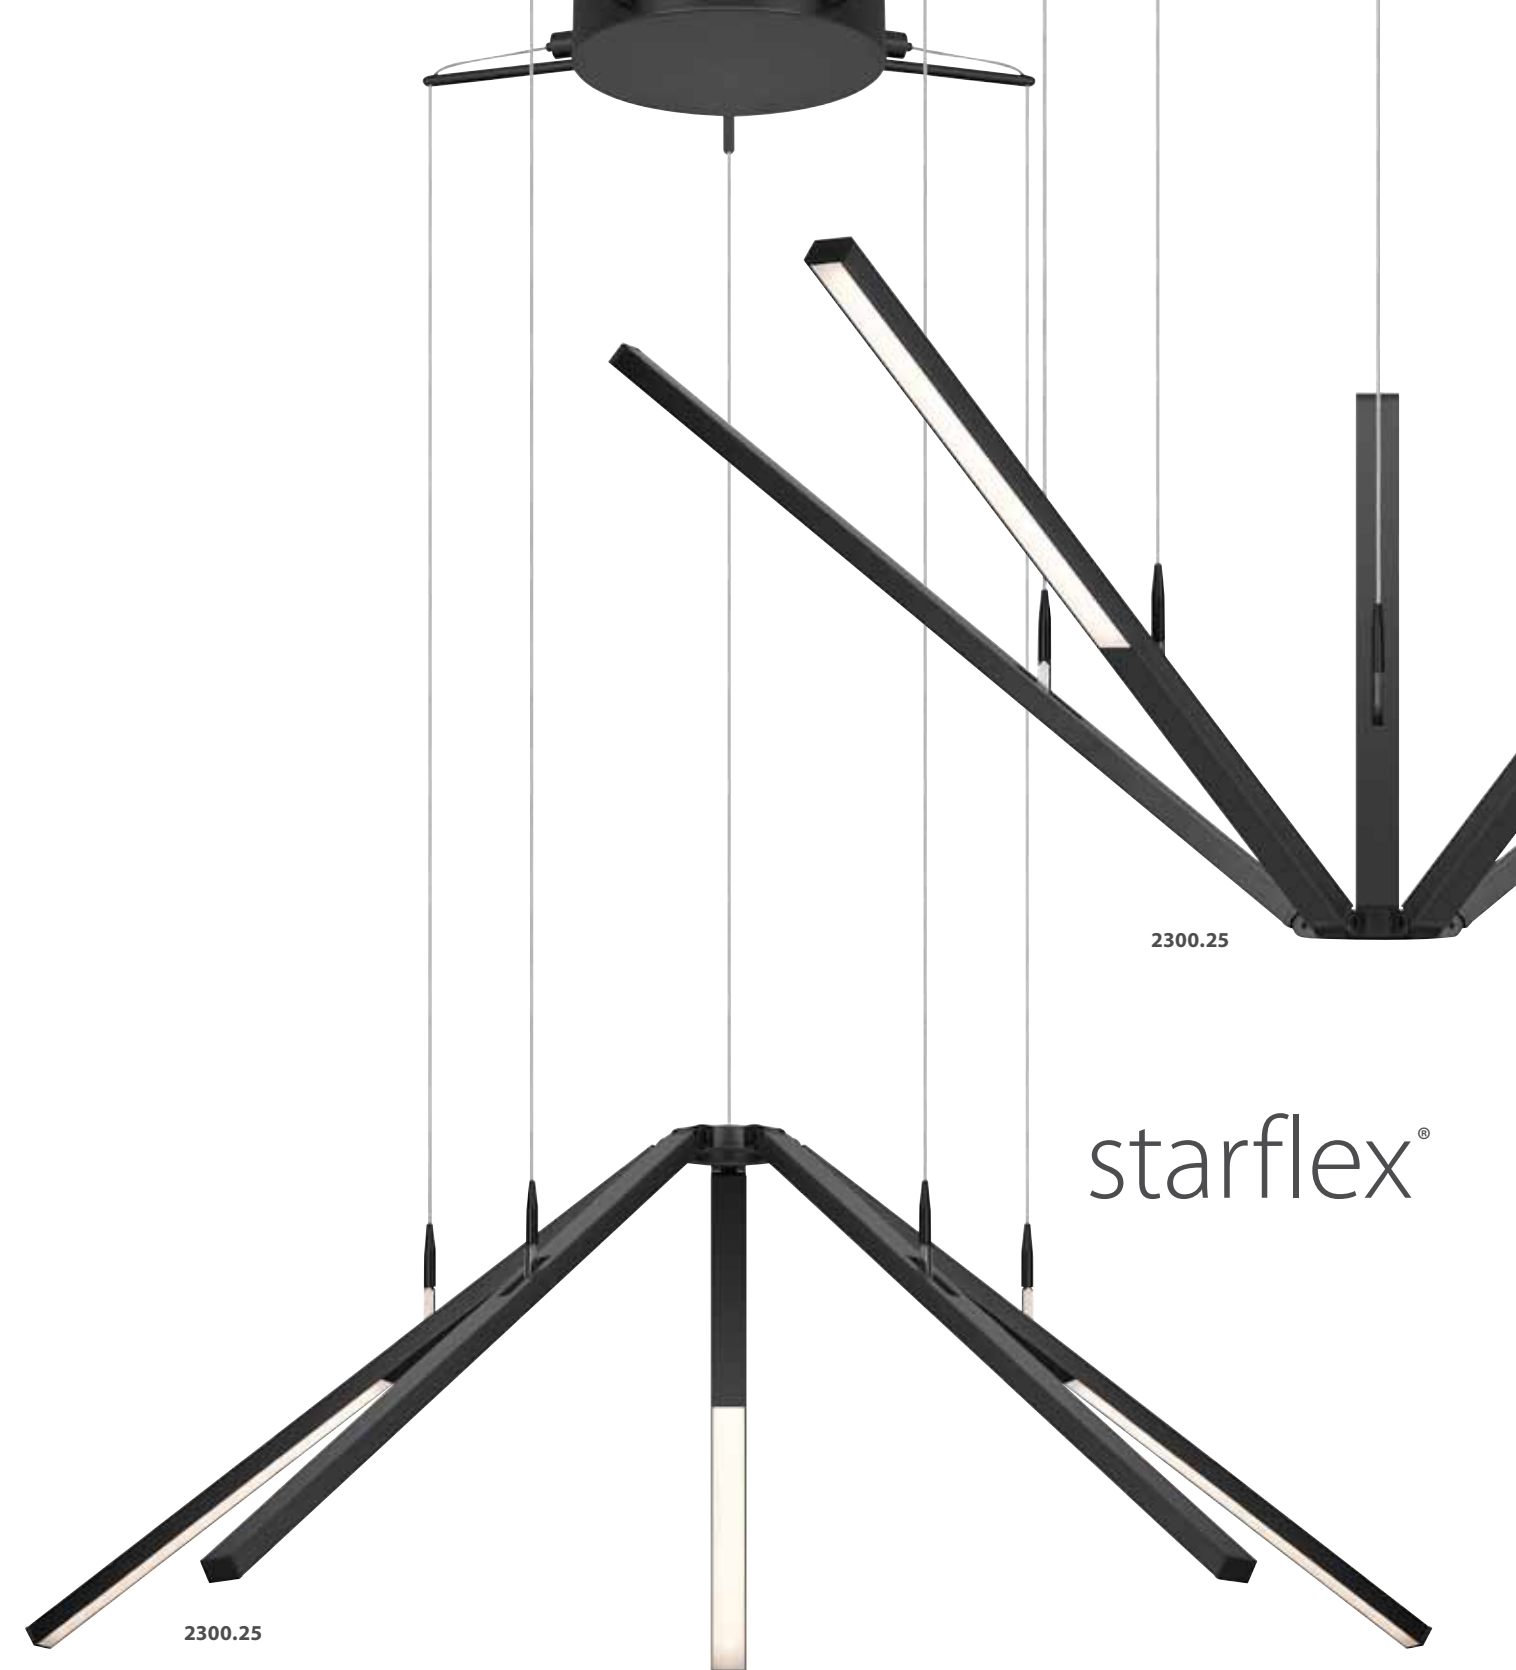

## Ringlo™ ceiling torchiere

2416.03

2300.16

starflex®

2300

Starflex® LED Pendant

2" H x 34" DIA

Shade: Frosted Acrylic w/Microlens Diffuser

Canopy: 6" DIA w/10' Adjustable Cord

LED (5): 25w total, 2000 Lumens

Warm White (3000K), 80 CRI

100-277VAC Input w/LED Driver

Dimmable by Electronic Low Voltage (ELV)

**2300.16** Bright Satin Aluminum

**2300.25** Satin Black

2300.25

starflex®

2300.25

Suspended in perfect balance, Starflex® transforms its posture at a feather's touch. It simultaneously adjusts five arms of glare-free LED light in a coordinated, star-like movement. Starflex® can remain freely adjustable or be set to hold its perfect pose. Design in collaboration with Peter Polick.

## chromaglo™ bright white

2400

**Chromaglo™ Bright White LED Round Reflector Pendant**

7" H x 22" DIA  
 Head: Die-Cast Aluminum w/White Acrylic Diffuser and White Etched Glass Reflector  
 Canopy: 6" DIA, w/6' Adjustable Cord  
 LED: 29w total, 1980 Lumens (720 Up, 1260 Down)  
 Warm White (3000K), 80 CRI  
 120VAC Input w/12VAC Transformer  
 Dimmable by Electronic Low Voltage (ELV)