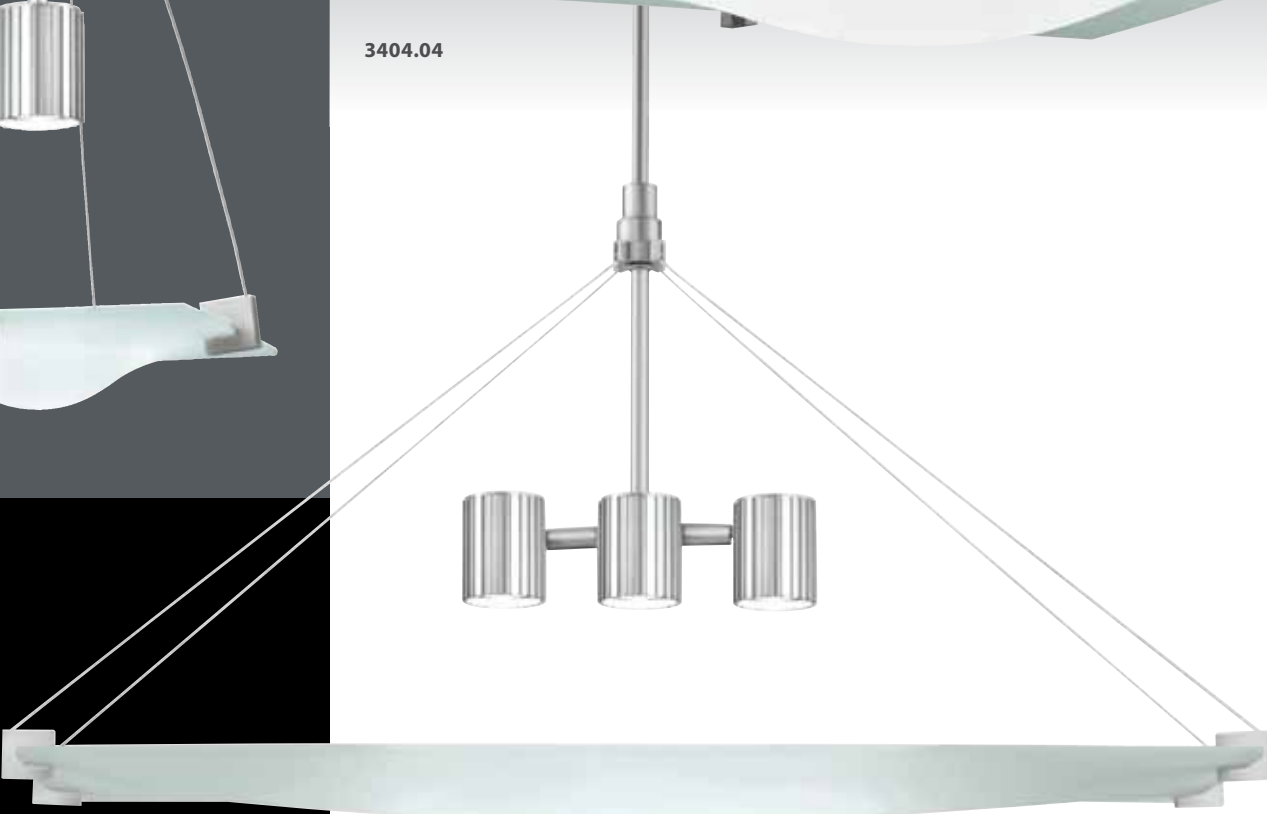

3401.04

3404.04

3403.04

3400.04

3402.04

3405.04

handkerchief

3401

Handkerchief 11" Square Pendant

22" H x 11" W x 11" D
Shade: Etched Glass
10" W x 10" D

Canopy: 5 1/2" DIA w/Hang Straight
Stem Kit: (3) 12" + (1) 6"
Bulb: (1) 50w MR16 Halogen
GU10 Base (included)

3401.04 Satin Silver

3400

Handkerchief 32" Rectangle Pendant

39" H x 33" W x 10" D
Shade: Etched Glass
32" W x 10" D

Canopy: 5 1/2" DIA w/Hang Straight
Stem Kit: (3) 12" + (1) 6"
Bulb: (3) 50w MR16 Halogen
GU10 Base (included)

3400.04 Satin Silver

3404

Handkerchief 22" Semi-Flush

12" H x 22" W x 22" D
Shade: Etched Glass
21" W x 21" D

Canopy: 5 1/2" DIA
Bulb: (1) 50w MR16 Halogen
GU10 Base (included)

3404.04 Satin Silver

3402

Handkerchief 22" Square Pendant

39" H x 22" W x 22" D
Shade: Etched Glass
21" W x 21" D

Canopy: 5 1/2" DIA w/Hang Straight
Stem Kit: (3) 12" + (1) 6"
Bulb: (4) 50w MR16 Halogen
GU10 Base (included)

3402.04 Satin Silver

3403

Handkerchief 11" Semi-Flush

10" H x 11" W x 11" D
Shade: Etched Glass
10" W x 10" D

Canopy: 5 1/2" DIA
Bulb: (1) 50w MR16 Halogen
GU10 Base (included)

3403.04 Satin Silver

3405

Handkerchief 11" Square Sconce

11" H x 11" W
Shade: Etched Glass
10" H x 10" W

Extension: 4"
Wall Plate: 9" sq
Bulb: (2) 60w Candelabra Base
ADA

3405.04 Satin Silver