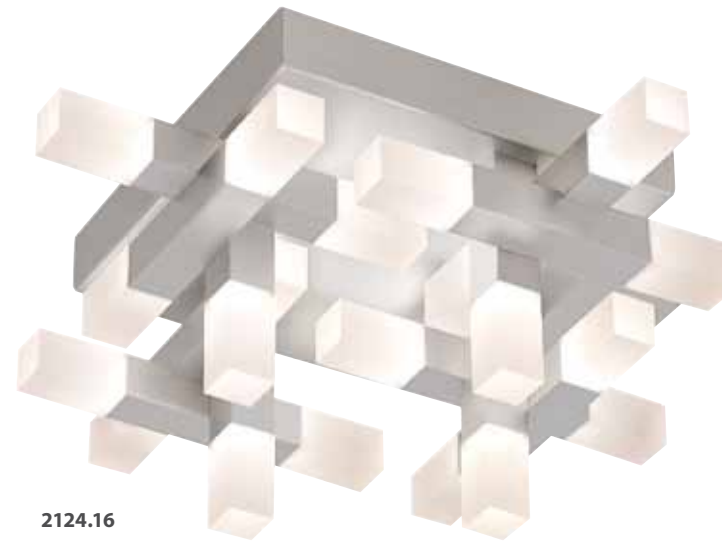

2124.16

2124

Connetix® 16" LED Surface Mount

6 1/2" H x 16" W x 16" D

Shade: Frosted Acrylic

Canopy: 9" sq

Optional 16" Reflector Plate Available

LED (20): 34w total, 3200 Lumens

Warm White (3000K), 80 CRI

100-277VAC Input w/LED Driver

Dimmable by Electronic Low Voltage (ELV)

2124.16 Bright Satin Aluminum

2110

Connetix® LED Sconce

8" H x 8" W

Shade: Frosted Acrylic

Extension: 4"

Wall Plate: 4 1/2" sq

LED (5): 11w total, 1000 Lumens

Warm White (3000K), 80 CRI

120VAC Input w/LED Driver

Dimmable by Electronic Low Voltage (ELV)

or Standard (TRIAC) Incandescent

ADA

2110.16 Bright Satin Aluminum

2111

Connetix® LED Large Sconce

13" H x 23" W

Shade: Frosted Acrylic

Extension: 6"

Wall Plate: 4 1/2" x 7"

LED (13): 20w total, 2000 Lumens

Warm White (3000K), 80 CRI

120VAC Input w/LED Driver

Dimmable by Electronic Low Voltage (ELV)

or Standard (TRIAC) Incandescent

2111.16 Bright Satin Aluminum

2114

Connetix® LED Bath Bar

10" H x 29" W

Shade: Frosted Acrylic

Extension: 5"

Wall Plate: 4 1/2" x 24"

LED (20): 34w total, 3200 Lumens

Warm White (3000K), 80 CRI

100-277VAC Input w/LED Driver

Dimmable by Electronic Low Voltage (ELV)

2114.16 Bright Satin Aluminum