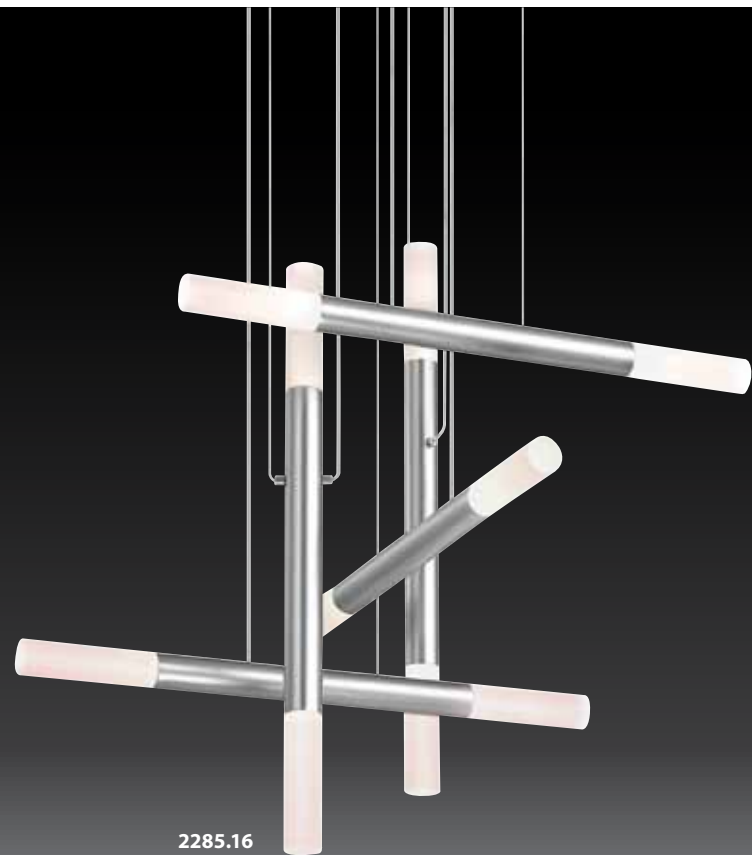

champagne axes

Axes can be placed in an infinite variety of limitless patterns across an expanse.

2285.16

2283.16

2295.01

2293.01

axes

2285

Axes-5 LED Pendant

20" H x 18" W x 16" D
Shade: Frosted Acrylic
Canopy: 12" DIA w/6' Adjustable Cable
LED (10): 25w total, 2000 Lumens
Warm White (3000K), 80 CRI
120VAC Input w/LED Driver
Dimmable by Electronic Low Voltage (ELV)
or Standard (TRIAC) Incandescent

2285.16 Bright Satin Aluminum
2285.71 Black/Red/Yellow/Blue/White

2283

Axes-3 LED Pendant

16" H x 16" W x 16" D
Shade: Frosted Acrylic
Canopy: 8" DIA w/6' Adjustable Cable
LED (6): 15w total, 1200 Lumens
Warm White (3000K), 80 CRI
120VAC Input w/LED Driver
Dimmable by Electronic Low Voltage (ELV)
or Standard (TRIAC) Incandescent

2283.16 Bright Satin Aluminum
2283.70 Black/Red/Yellow

2295

Champagne Axes-5 LED Pendant

20" H x 18" W x 16" D
Shade: Champagne Acrylic
Canopy: 12" DIA w/6' Adjustable Cable
LED (10): 25w total, 2000 Lumens
Warm White (3000K), 80 CRI
120VAC Input w/LED Driver
Dimmable by Electronic Low Voltage (ELV)
or Standard (TRIAC) Incandescent

2295.01 Polished Chrome

2293

Champagne Axes-3 LED Pendant

16" H x 16" W x 16" D
Shade: Champagne Acrylic
Canopy: 8" DIA w/6' Adjustable Cable
LED (6): 15w total, 1200 Lumens
Warm White (3000K), 80 CRI
120VAC Input w/LED Driver
Dimmable by Electronic Low Voltage (ELV)
or Standard (TRIAC) Incandescent

2293.01 Polished Chrome