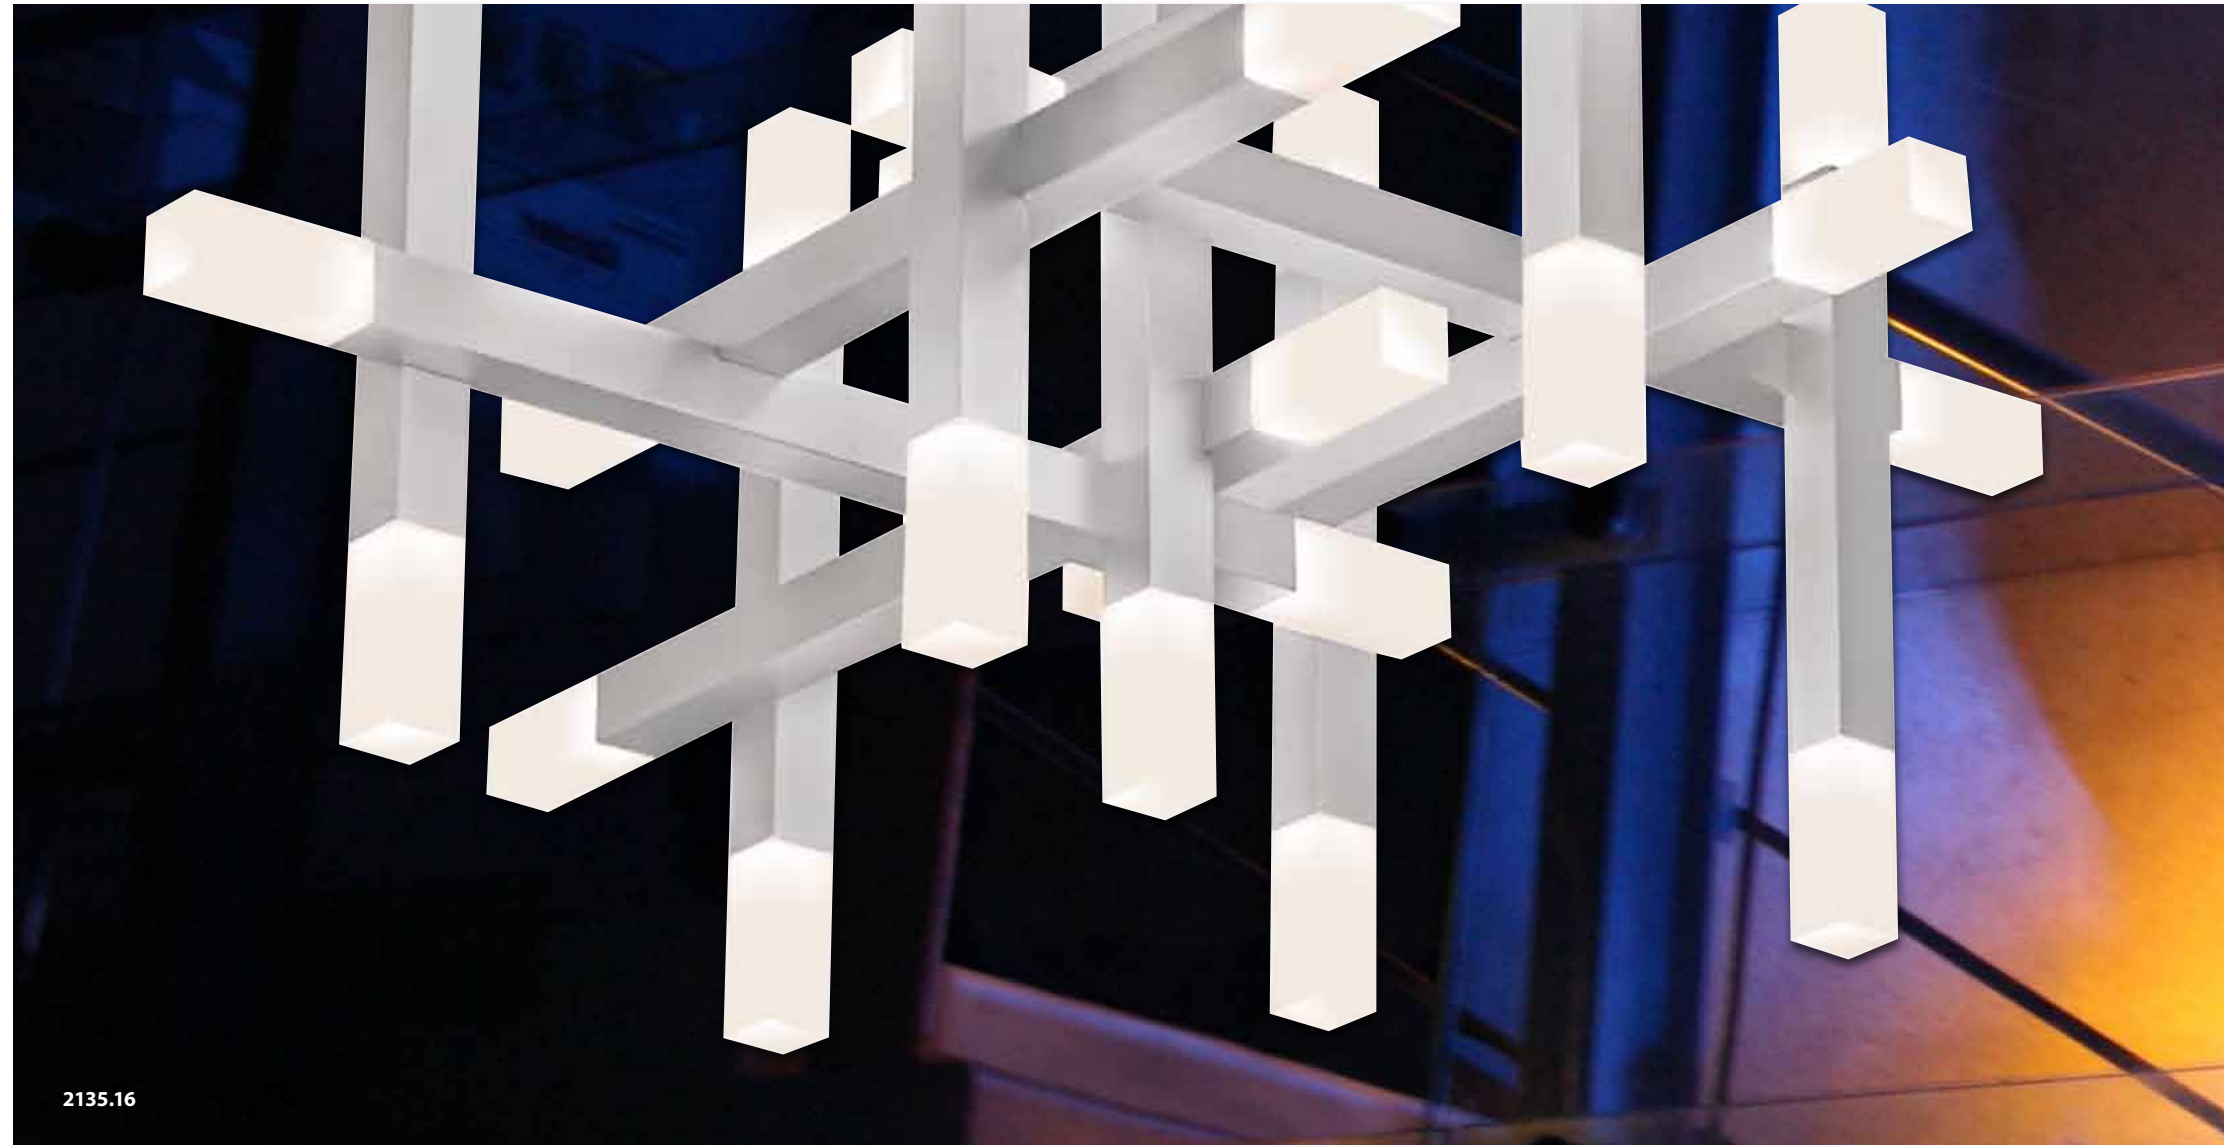

2135.16

2143

Connetix® LED Tri-Ped Table Lamp

22 1/2" H x 15" W x 14" D

Shade: Frosted Acrylic

Base: 6" sq

Switch: Rotary Dimmer

LED (16): 25w total, 2400 Lumens

Warm White (3000K), 80 CRI

100-277VAC Input w/LED Driver

2143.16 Bright Satin Aluminum

CONNEXIX®

Illumination from the Art of Technology®