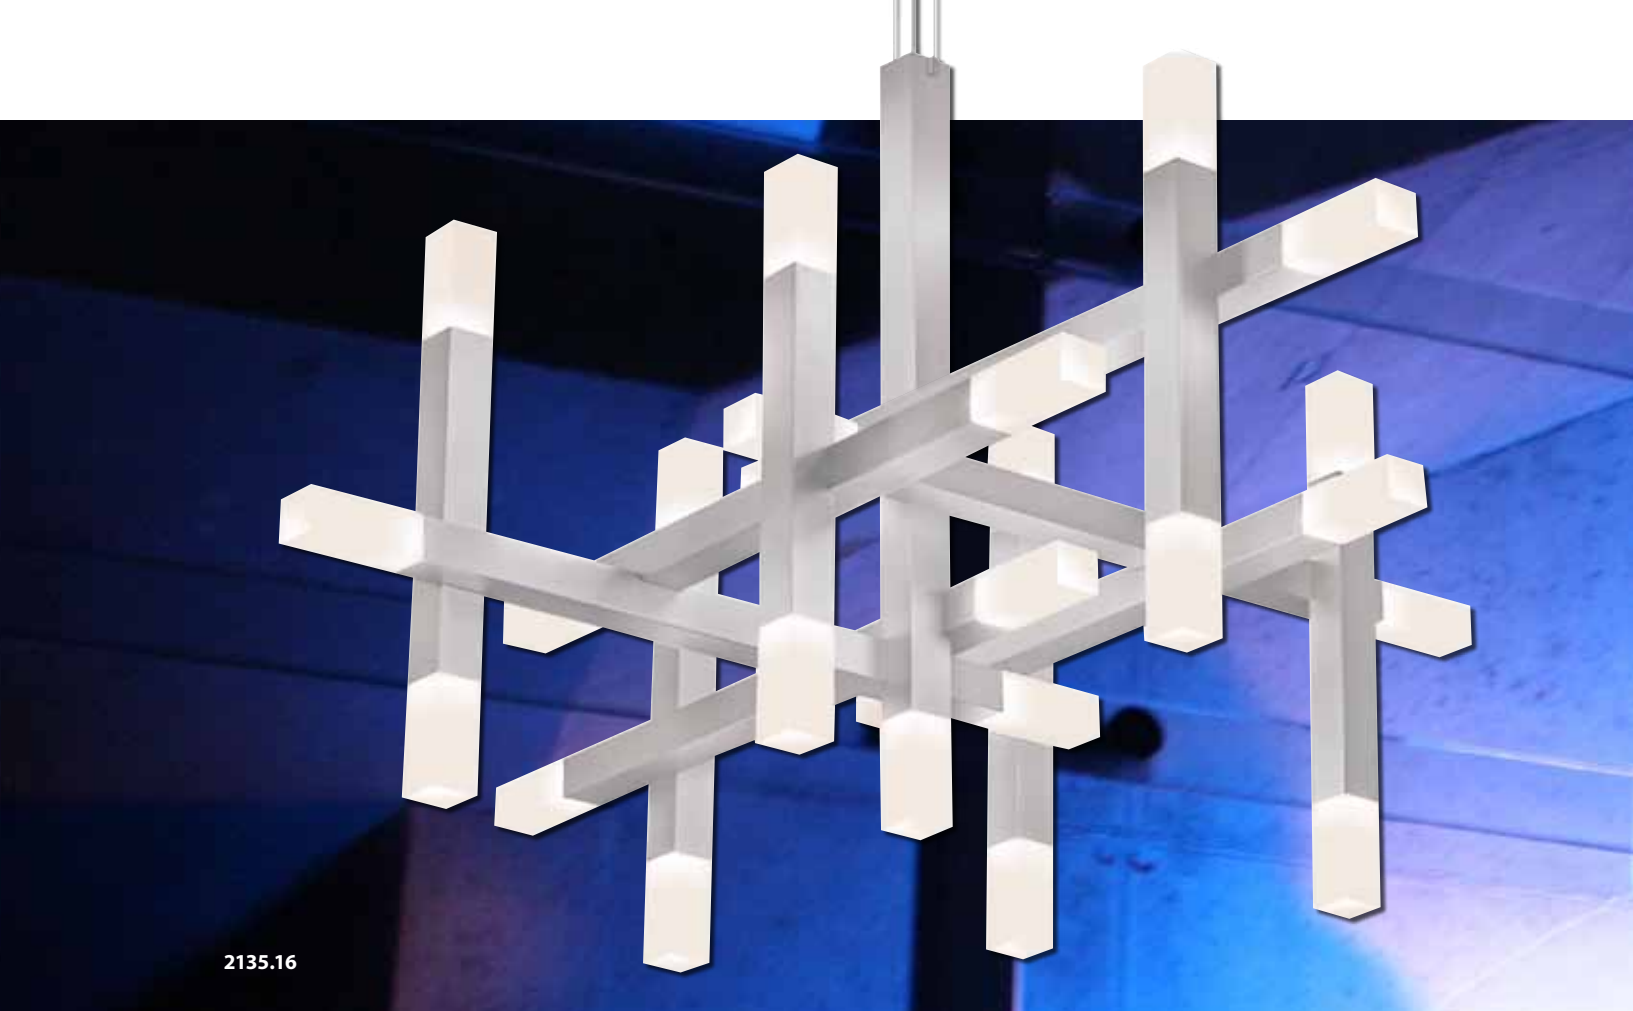

2135.16

CONNETIX®

Illumination from the Art of Technology®

2133

Connetix® LED Bar Pendant

18 1/2" H x 38" W x 12" D
Shade: Frosted Acrylic
Canopy: 10" x 5 1/2" w/6' Adjustable Cable
LED (26): 40w total, 3900 Lumens
Warm White (3000K), 80 CRI
120VAC Input w/LED Driver
Dimmable by Electronic Low Voltage (ELV)
or Standard (TRIAC) Incandescent

2133.16 Bright Satin Aluminum

2135

Connetix® LED Pendant

19" H x 28" W x 28" D
Shade: Frosted Acrylic
Canopy: 6 1/2" sq w/6' Adjustable Cable
LED (25): 34w total, 3400 Lumens
Warm White (3000K), 80 CRI
100-277VAC Input w/LED Driver
Dimmable by Electronic Low Voltage (ELV)

2135.16 Bright Satin Aluminum