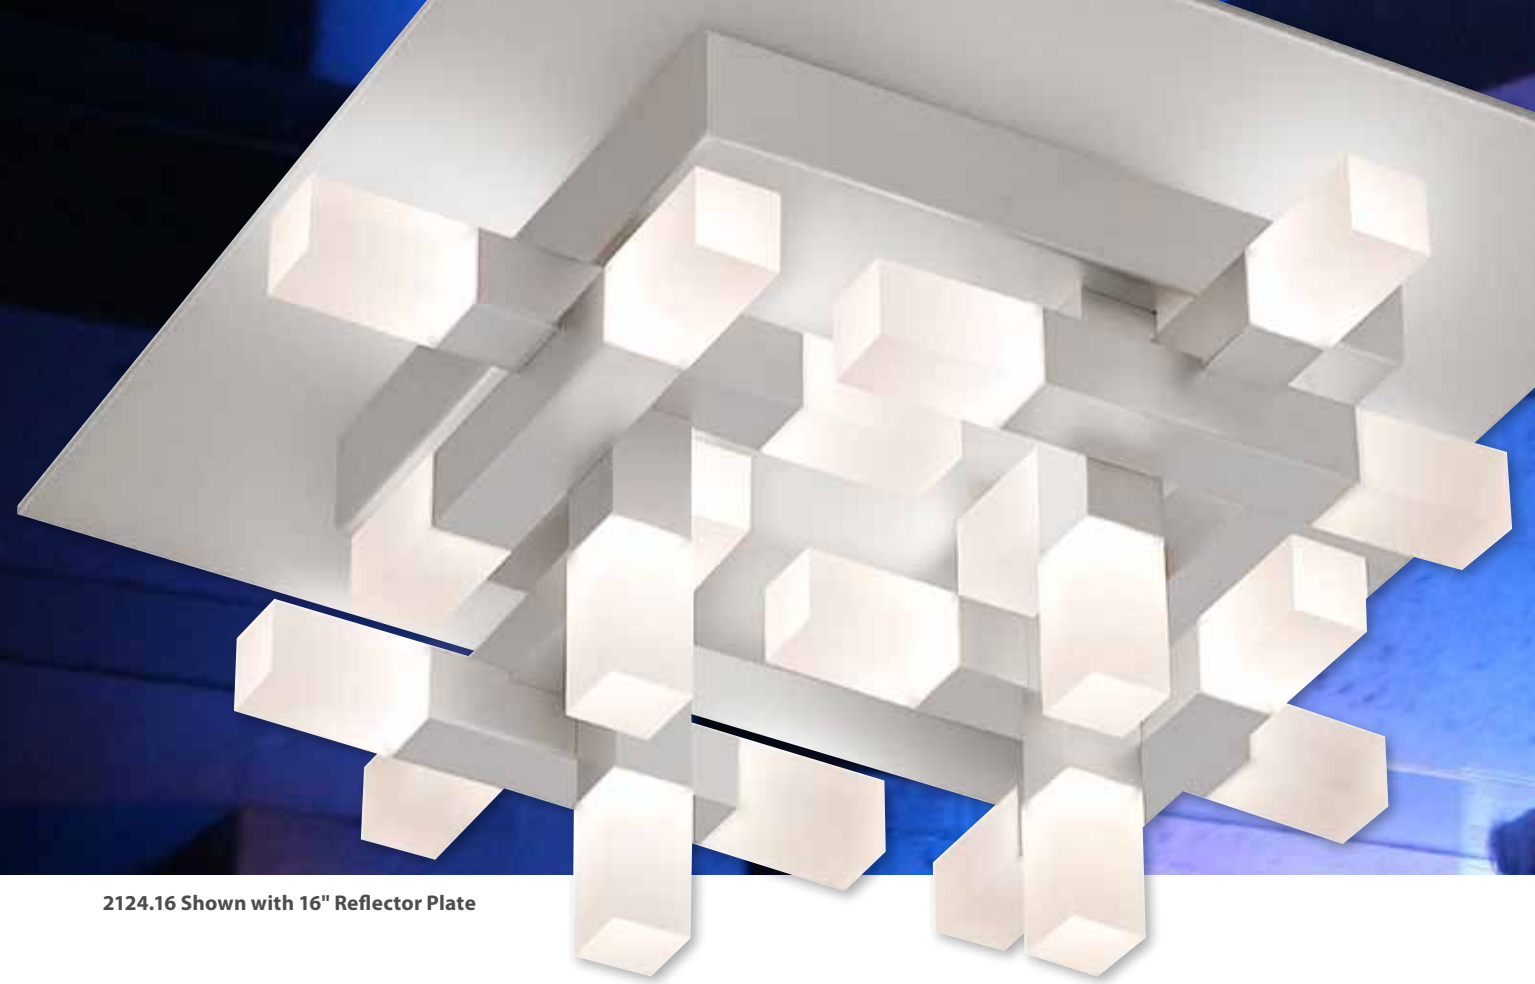

2124.16 Shown with 16" Reflector Plate