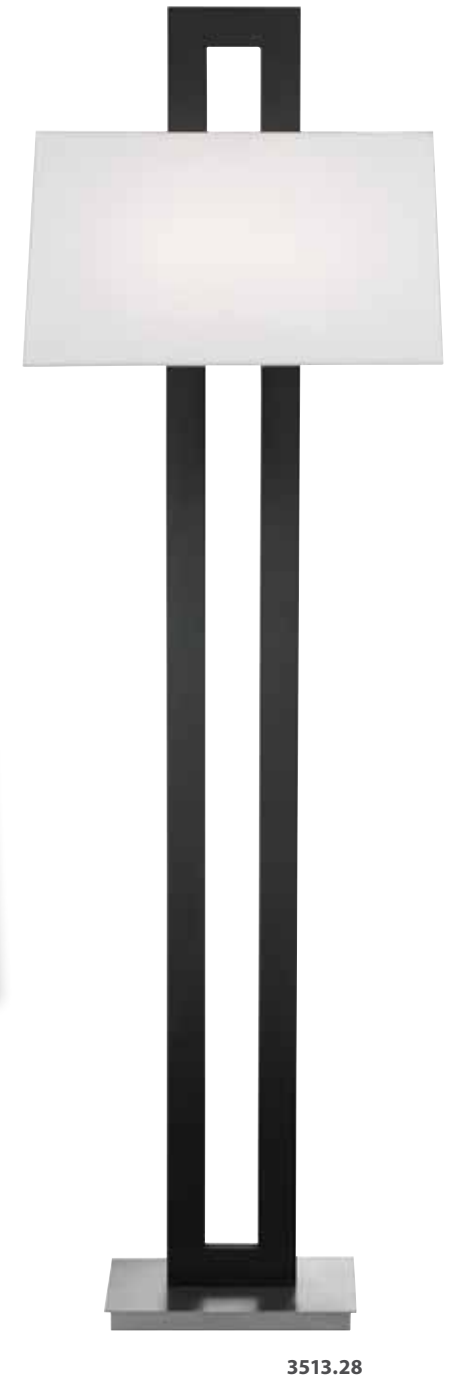

3515.28

3513.28