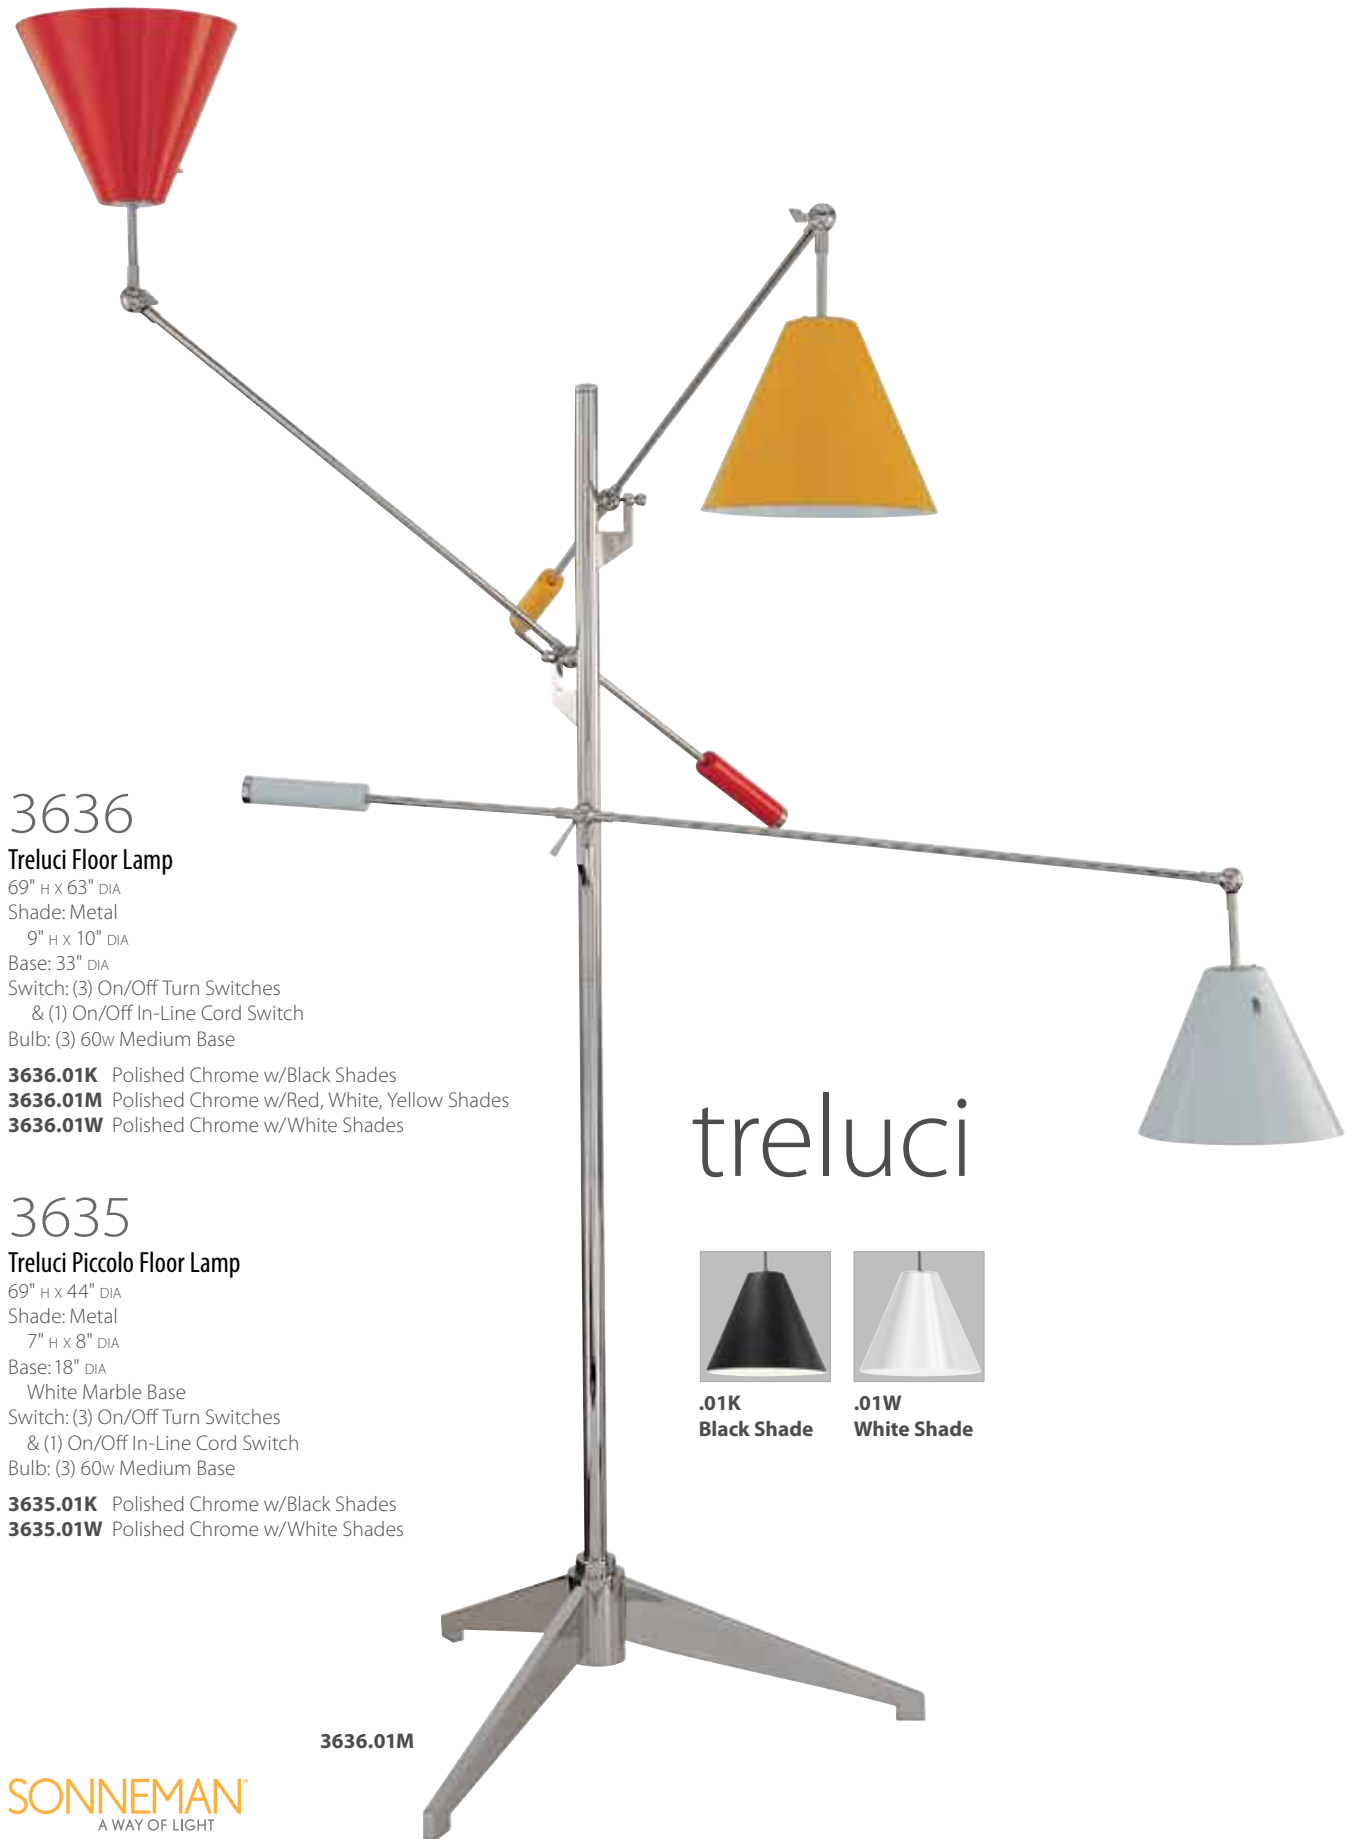

3636

Treluci Floor Lamp

69" H x 63" DIA
Shade: Metal
9" H x 10" DIA
Base: 33" DIA
Switch: (3) On/Off Turn Switches
& (1) On/Off In-Line Cord Switch
Bulb: (3) 60w Medium Base

3636.01K Polished Chrome w/Black Shades

3636.01M Polished Chrome w/Red, White, Yellow Shades

3636.01W Polished Chrome w/White Shades

treluci

3635

Treluci Piccolo Floor Lamp

69" H x 44" DIA
Shade: Metal
7" H x 8" DIA
Base: 18" DIA
White Marble Base
Switch: (3) On/Off Turn Switches
& (1) On/Off In-Line Cord Switch
Bulb: (3) 60w Medium Base

3635.01K Polished Chrome w/Black Shades

3635.01W Polished Chrome w/White Shades

3636.01M