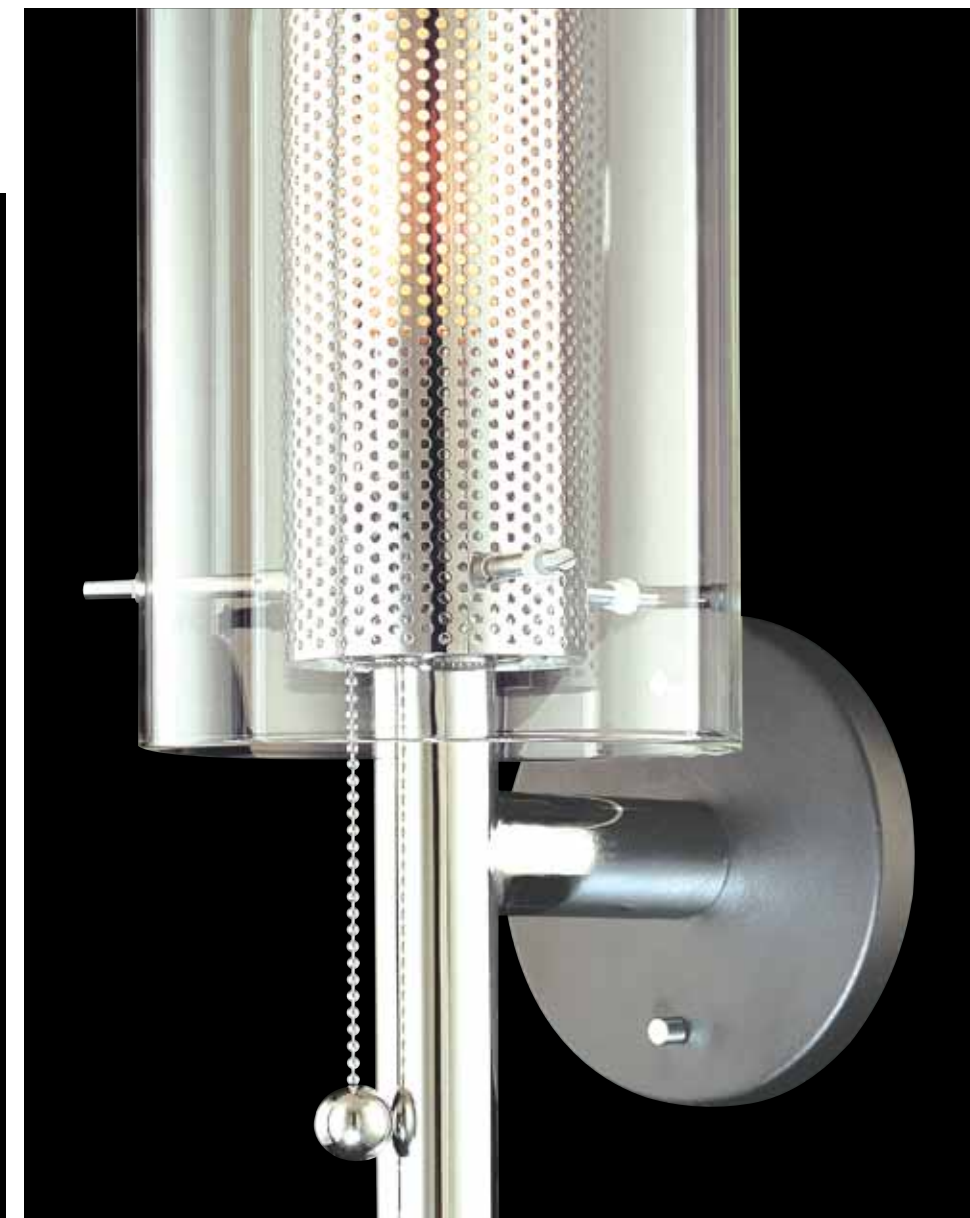

4393

Zylinder Floor Lamp

59 1/2" H X 10" DIA
Shade: Clear Glass
11" H X 6" DIA
Inner Shade: Perforated Metal
Base: 10" DIA
Switch: High/Low Pull Chain
Bulb: (1) 60w Medium Base

4393.57 Chrome/Black

4392

Zylinder Table Lamp

22 1/2" H X 8" DIA
Shade: Clear Glass
11" H X 6" DIA
Inner Shade: Perforated Metal
Base: 8" DIA
Switch: High/Low Pull Chain
Bulb: (1) 60w Medium Base

4392.57 Chrome/Black

4397

Zylinder 5-Light Round Pendant

16 1/2" H X 20" DIA
Shade: Clear Glass
11" H X 6" DIA
Inner Shade: Perforated Metal
Canopy: 18" DIA
w/10' Adjustable Cord
Bulb: (5) 60w Medium Base

4397.57 Chrome/Black

4391

Zylinder Sconce

16" H X 6 1/2" W
Shade: Clear Glass
11" H X 6" DIA
Inner Shade: Perforated Metal
Extension: 7"
Wall Plate: 5" DIA
Switch: High/Low Pull Chain
Bulb: (1) 60w Medium Base

4391.57 Chrome/Black