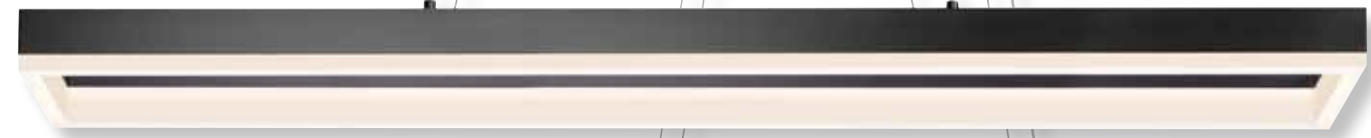

2310.25

corona rectangle

2308

Corona 31" LED Rectangle Pendant

2" H x 31" W x 7" D
Shade: Frosted Acrylic
Canopy: 6" sq w/6' Adjustable Cable
LED: 24w, 2150 Lumens
Warm White (3000K), 80 CRI
100-277VAC Input w/LED Driver
Dimmable by Electronic Low Voltage (ELV)

2308.16 Bright Satin Aluminum
2308.25 Satin Black

2310

Corona 43" LED Rectangle Pendant

2" H x 43" W x 7" D
Shade: Frosted Acrylic
Canopy: 6" sq w/6' Adjustable Cable
LED: 31w, 2750 Lumens
Warm White (3000K), 80 CRI
100-277VAC Input w/LED Driver
Dimmable by Electronic Low Voltage (ELV)

2310.16 Bright Satin Aluminum
2310.25 Satin Black