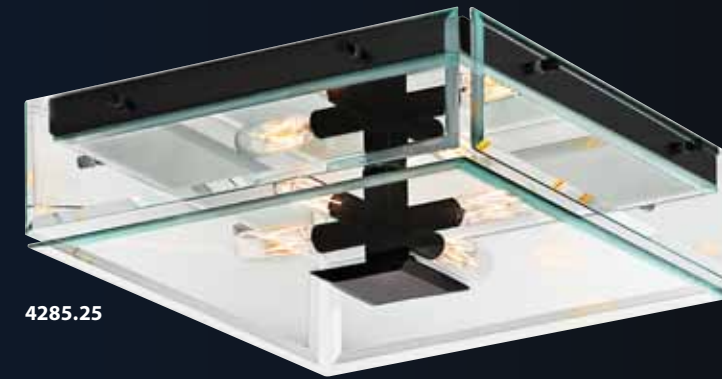

4285.25

mercero street

4282

Mercer Street Double Sconce

16 1/4" H x 8 1/4" W
Shade: Clear Beveled Glass
16 1/4" H x 8 1/4" W x 1/4" D
Extension: 4"
Wall Plate: 14" x 6"
Bulb: (2) 60w Medium Base
Shown with 60w T10 Bulb

4282.01 Polished Chrome
4282.25 Satin Black

4281

Mercer Street Pendant

15" H x 5 3/4" W x 5 3/4" D
Shade: Clear Beveled Glass
15" H x 5" W x 5" D
Canopy: 4 1/2" sq w/Hang Straight
Stem Kit: (3) 12" + (1) 6"
Bulb: (1) 60w Medium Base
Shown with 60w T10 Bulb

4281.01 Polished Chrome
4281.25 Satin Black

4280

Mercer Street Sconce

16 1/4" H x 5 3/4" W
Shade: Clear Beveled Glass
15" H x 5" W x 5" D
Extension: 6"
Wall Plate: 16 1/4" x 5 1/2"
Bulb: (1) 60w Medium Base
Shown with 60w T10 Bulb

4280.01 Polished Chrome
4280.25 Satin Black

4285

Mercer Street Surface Mount

4 1/2" H x 16 3/4" W x 16 3/4" D
Shade: Clear Beveled Glass
4" H x 15 3/4" W x 15 3/4" D
Canopy: 14" sq
Bulb: (4) 60w Candelabra Base
Shown with 40w Vintage
Carbon Filament T8 Bulb

4285.01 Polished Chrome
4285.25 Satin Black