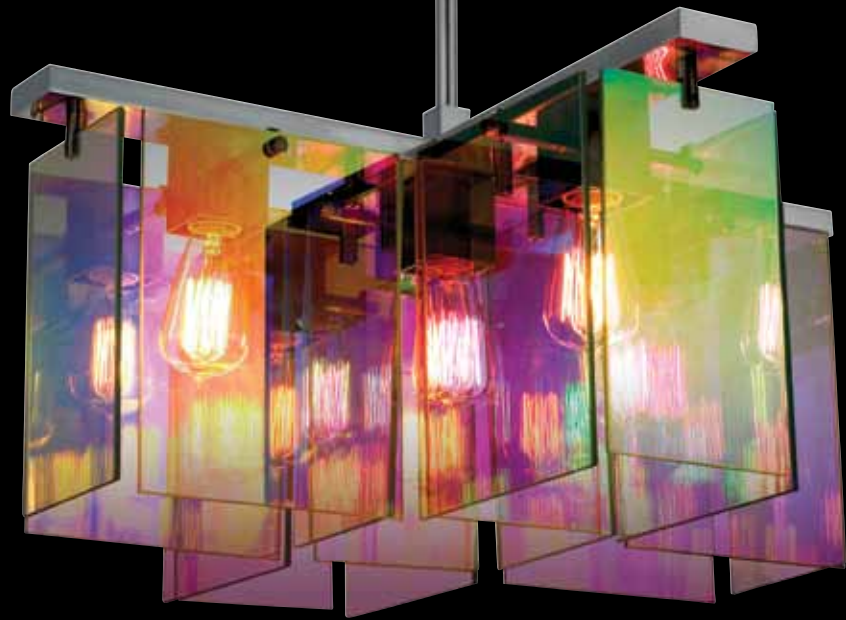

3175.13

3176.51

3170

Dichroix® Sconce

8 1/2" H x 5" W
Shade: Dichroic Glass
8" H x 5" W x 3 1/4" D
Extension: 4 1/2"
Wall Plate: 8 1/2" x 5"
Bulb: (1) 60w Medium Base
Shown with 60w T10 Bulb

3170.13 Satin Nickel
3170.51 Black Brass

3175

Dichroix® 5-Light Square Pendant

12" H x 24 1/2" W x 24 1/2" D
Shade: Dichroic Glass
9 1/2" H x 22" W x 22" D
Canopy: 4 1/2" sq w/Hang Straight
Stem Kit: (3) 12" + (1) 6"
Bulb: (5) 60w Medium Base
Shown with 60w Vintage Carbon Filament Bulb

3175.13 Satin Nickel
3175.51 Black Brass

3176

Dichroix® 6-Light Bar Pendant

10" H x 58 1/2" W x 6" D
Shade: Dichroic Glass
7 1/2" H x 55 1/2" W x 5 1/2" D
Canopy: 34" x 4 1/2" w/Hang Straight
Stem Kit: (6) 12" + (2) 6"
Bulb: (6) 60w Medium Base
Shown with 60w Vintage Carbon Filament Bulb

3176.13 Satin Nickel
3176.51 Black Brass

3177

Dichroix® Surface Mount

11" H x 7 1/2" W x 7" D
Shade: Dichroic Glass
9 1/2" H x 7 1/2" W x 6 1/2" D
Canopy: 5 1/2" sq
Bulb: (1) 60w Medium Base
Shown with 60w Vintage Carbon Filament Bulb

3177.13 Satin Nickel
3177.51 Black Brass

3178

Dichroix® 4-Light Surface Mount

9" H x 13" W x 13" D
Shade: Dichroic Glass
7 1/2" H x 12 1/2" W x 12 1/2" D
Canopy: 10" sq
Bulb: (4) 60w Medium Base
Shown with 60w Vintage Carbon Filament Bulb

3178.51 Black Brass

3174

Dichroix® 4-Light Bar Pendant

10" H x 40" W x 6" D
Shade: Dichroic Glass
7 1/2" H x 37" W x 5 1/2" D
Canopy: 16" x 4 1/2" w/Hang Straight
Stem Kit: (6) 12" + (2) 6"
Bulb: (4) 60w Medium Base
Shown with 60w Vintage Carbon Filament Bulb

3174.13 Satin Nickel
3174.51 Black Brass

DICHROIX®

As you rotate a piece of Dichroic Glass, even slightly, you see a shifting rainbow of colors.

SONNEMAN
A WAY OF LIGHT