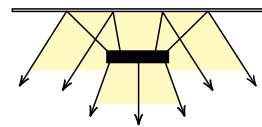

Direct & Indirect Light