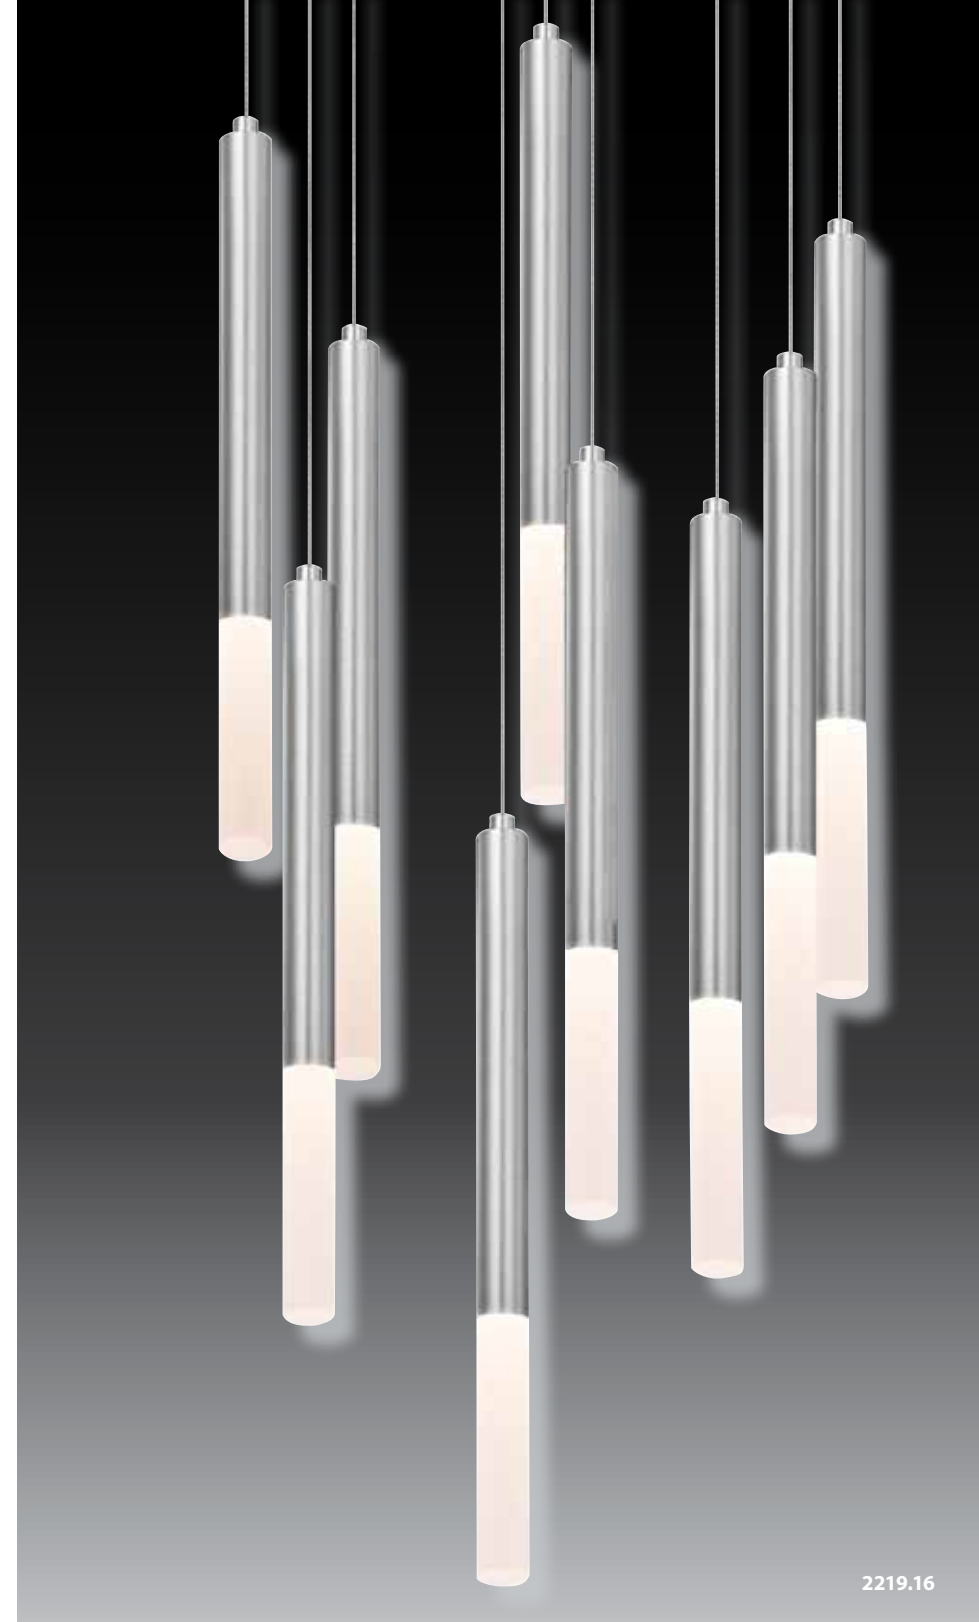

2219.16

2210

Wands 1-Arm LED Sconce

20 3/4" H x 2 1/2" w
Shade: Frosted Acrylic
Extension: 2 1/2"
Wall Plate: 4 3/4" x 2 1/2"
LED: 3w, 200 Lumens
Warm White (3000K), 80 CRI
100-240VAC Input w/LED Driver
Non-Dimmable

ADA

2210.16 Bright Satin Aluminum

2211

Wands 2-Arm LED Sconce

20 3/4" H x 5 1/4" w
Shade: Frosted Acrylic
Extension: 2 1/2"
Wall Plate: 5 1/4" sq
LED (2): 5w total, 400 Lumens
Warm White (3000K), 80 CRI
100-240VAC Input w/LED Driver
Non-Dimmable

ADA

2211.16 Bright Satin Aluminum