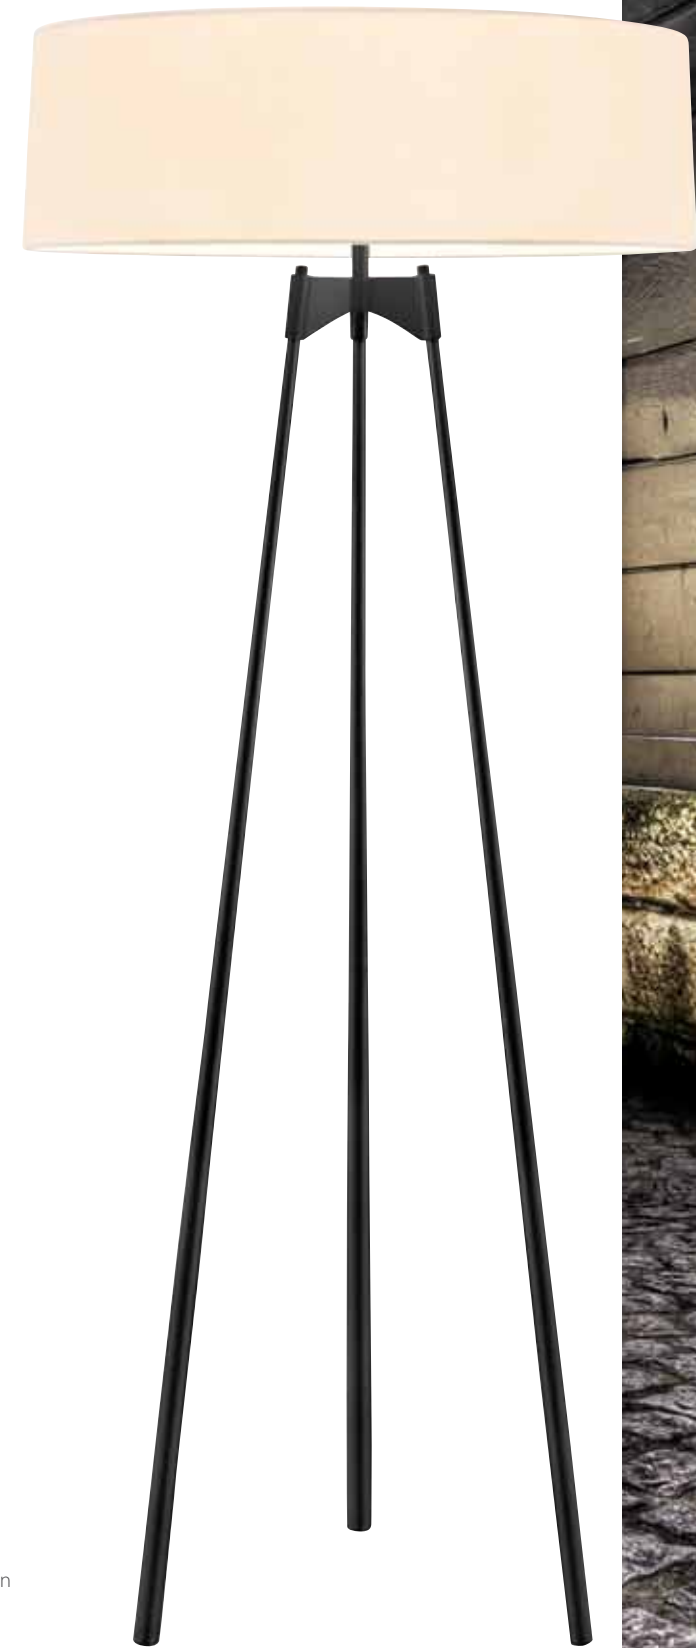

6160

West 12th Table Lamp

32" H x 20" DIA  
Shade: Off-White Linen  
8" H x 20" DIA  
Base: 8" sq  
Switch: On/Off Pull Chain  
Bulb: (2) 100w Medium Base

6160.19 Anthracite

torii

6170

Torii Floor Lamp

65 1/4" H x 26" DIA  
Shade: Off-White Linen  
8" H x 26" DIA  
Base: 19" DIA  
Switch: Rotary Dimmer  
Bulb: (3) 100w Medium Base