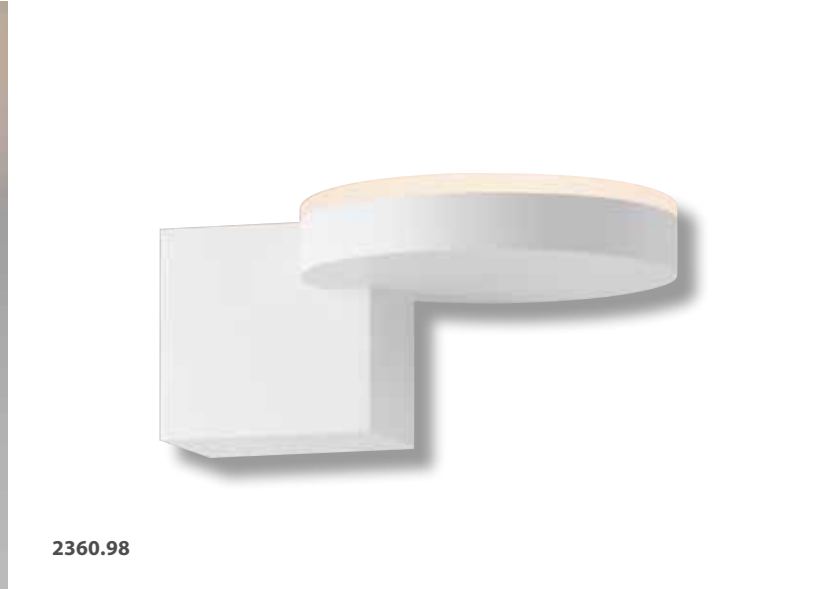

disc-cube

toma

2360

Disc-Cube LED Sconce
3" H x 7 1/4" W
Head: Die Cast Aluminum
w/Frosted Acrylic Diffuser
Extension: 5 1/2"
Wall Plate: 3" sq
LED: 13w, 900 Lumens
Warm White (3000K), 80 CRI
120VAC Input w/12VAC Transformer
Dimmable by Electronic Low Voltage (ELV)
Optional 4 1/2" sq wall plate included
2360.98 Textured White

2362

Toma LED Sconce
4 3/4" DIA
Shade: Die Cast Aluminum
Extension: 2 3/4"
Wall Plate: 4 3/4" DIA
LED: 3w, 200 Lumens
Warm White (3000K), 80 CRI
120VAC Input w/LED Driver
Non-Dimmable
ADA
2362.98 Textured White

2364

Portal LED Sconce
10 3/4" H x 8 1/2" W
Shade: Aluminum
Extension: 2 3/4"
Wall Plate: 4 1/2" x 2 1/2"
LED: 13w, 900 Lumens
Warm White (3000K), 80 CRI
120VAC Input w/12VAC Transformer
Dimmable by Electronic Low Voltage (ELV)
ADA
Optional 4 1/2" sq wall plate included
2364.98 Textured White

portal