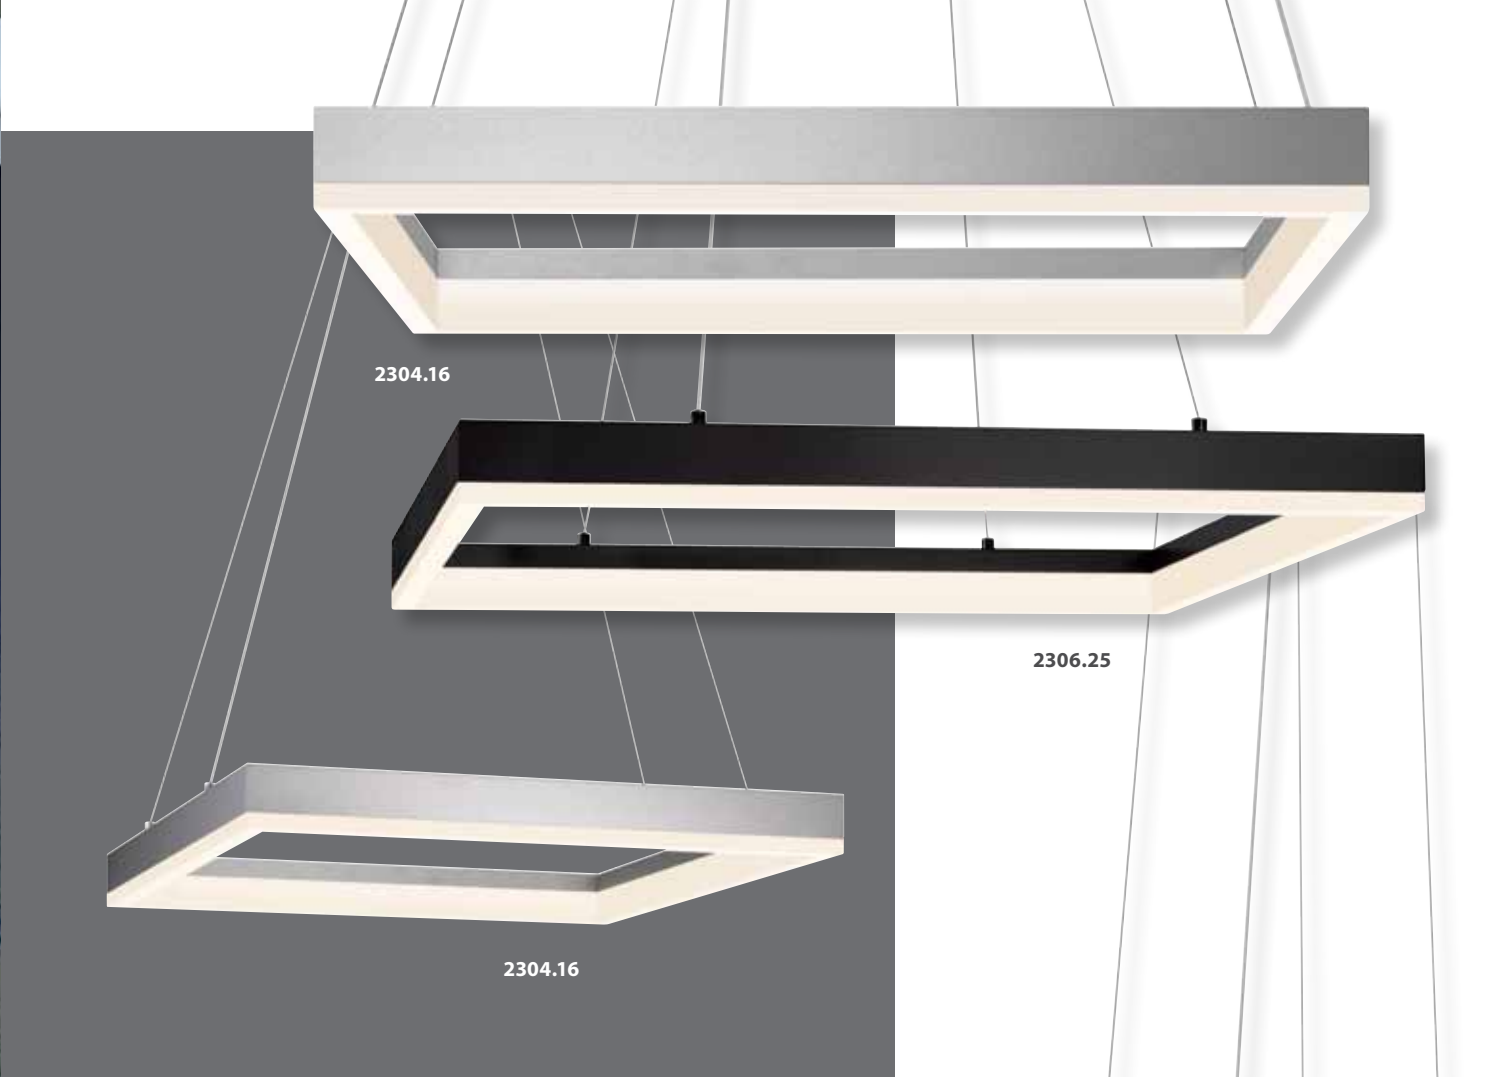

2302

Corona 7" LED Square Pendant

2 1/4" H x 7" W x 7" D
Shade: Frosted Acrylic
Canopy: 6" sq w/6' Adjustable Cable
LED: 9w, 750 Lumens
Warm White (3000K), 80 CRI
120VAC Input w/LED Driver
Dimmable by Electronic Low Voltage (ELV)
or Standard (TRIAC) Incandescent

- **2302.16** Bright Satin Aluminum
- **2302.25** Satin Black

2304

Corona 19" LED Square Pendant

2" H x 19" W x 19" D
Shade: Frosted Acrylic
Canopy: 6" sq w/6' Adjustable Cable
LED: 24w, 2150 Lumens
Warm White (3000K), 80 CRI
100-277VAC Input w/LED Driver
Dimmable by Electronic Low Voltage (ELV)

- **2304.16** Bright Satin Aluminum
- **2304.25** Satin Black

2306

Corona 23" LED Square Pendant

2" H x 23" W x 23" D
Shade: Frosted Acrylic
Canopy: 6" sq w/6' Adjustable Cable
LED: 30w, 2700 Lumens
Warm White (3000K), 80 CRI
100-277VAC Input w/LED Driver
Dimmable by Electronic Low Voltage (ELV)

- **2306.16** Bright Satin Aluminum
- **2306.25** Satin Black