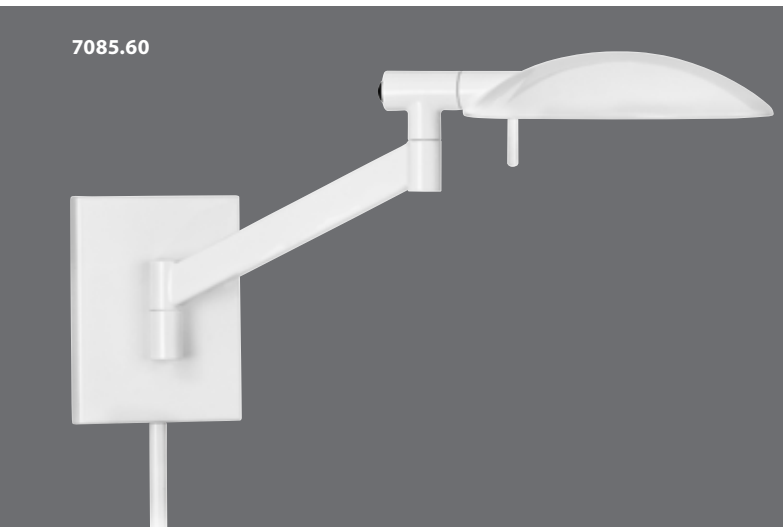

7085.01

7085.60