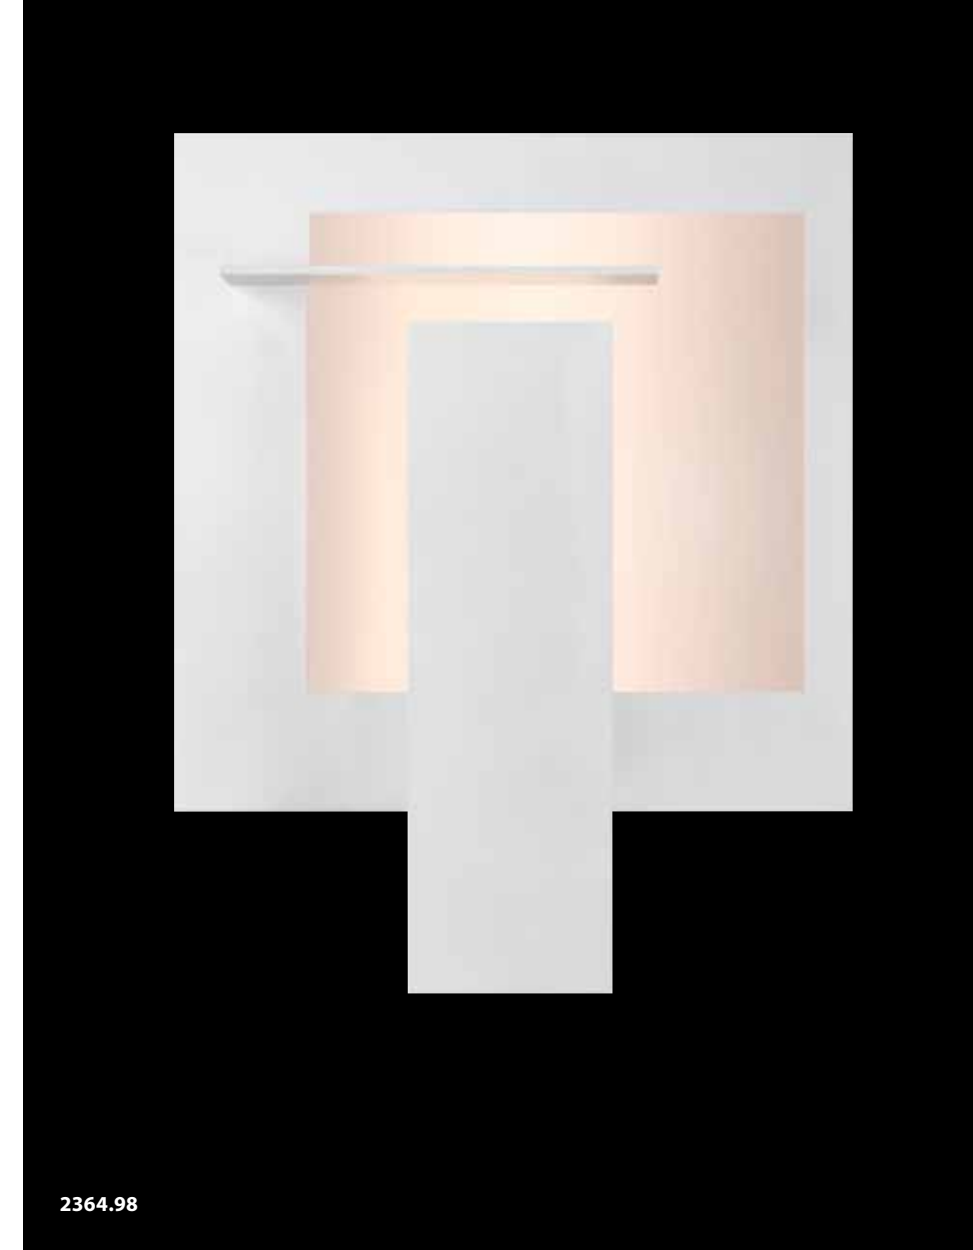

disc-cube

toma

2360

Disc-Cube LED Sconce
3" H x 7 1/4" W
Head: Die Cast Aluminum
w/Frosted Acrylic Diffuser
Extension: 5 1/2"
Wall Plate: 3" sq
LED: 13w, 900 Lumens
Warm White (3000K), 80 CRI
120VAC Input w/12VAC Transformer
Dimmable by Electronic Low Voltage (ELV)
Optional 4 1/2" sq wall plate included
2360.98 Textured White

2362

Toma LED Sconce
4 3/4" DIA
Shade: Die Cast Aluminum
Extension: 2 3/4"
Wall Plate: 4 3/4" DIA
LED: 3w, 200 Lumens
Warm White (3000K), 80 CRI
120VAC Input w/LED Driver
Non-Dimmable
ADA
2362.98 Textured White

2364

Portal LED Sconce
10 3/4" H x 8 1/2" W
Shade: Aluminum
Extension: 2 3/4"
Wall Plate: 4 1/2" x 2 1/2"
LED: 13w, 900 Lumens
Warm White (3000K), 80 CRI
120VAC Input w/12VAC Transformer
Dimmable by Electronic Low Voltage (ELV)
ADA
Optional 4 1/2" sq wall plate included
2364.98 Textured White

portal