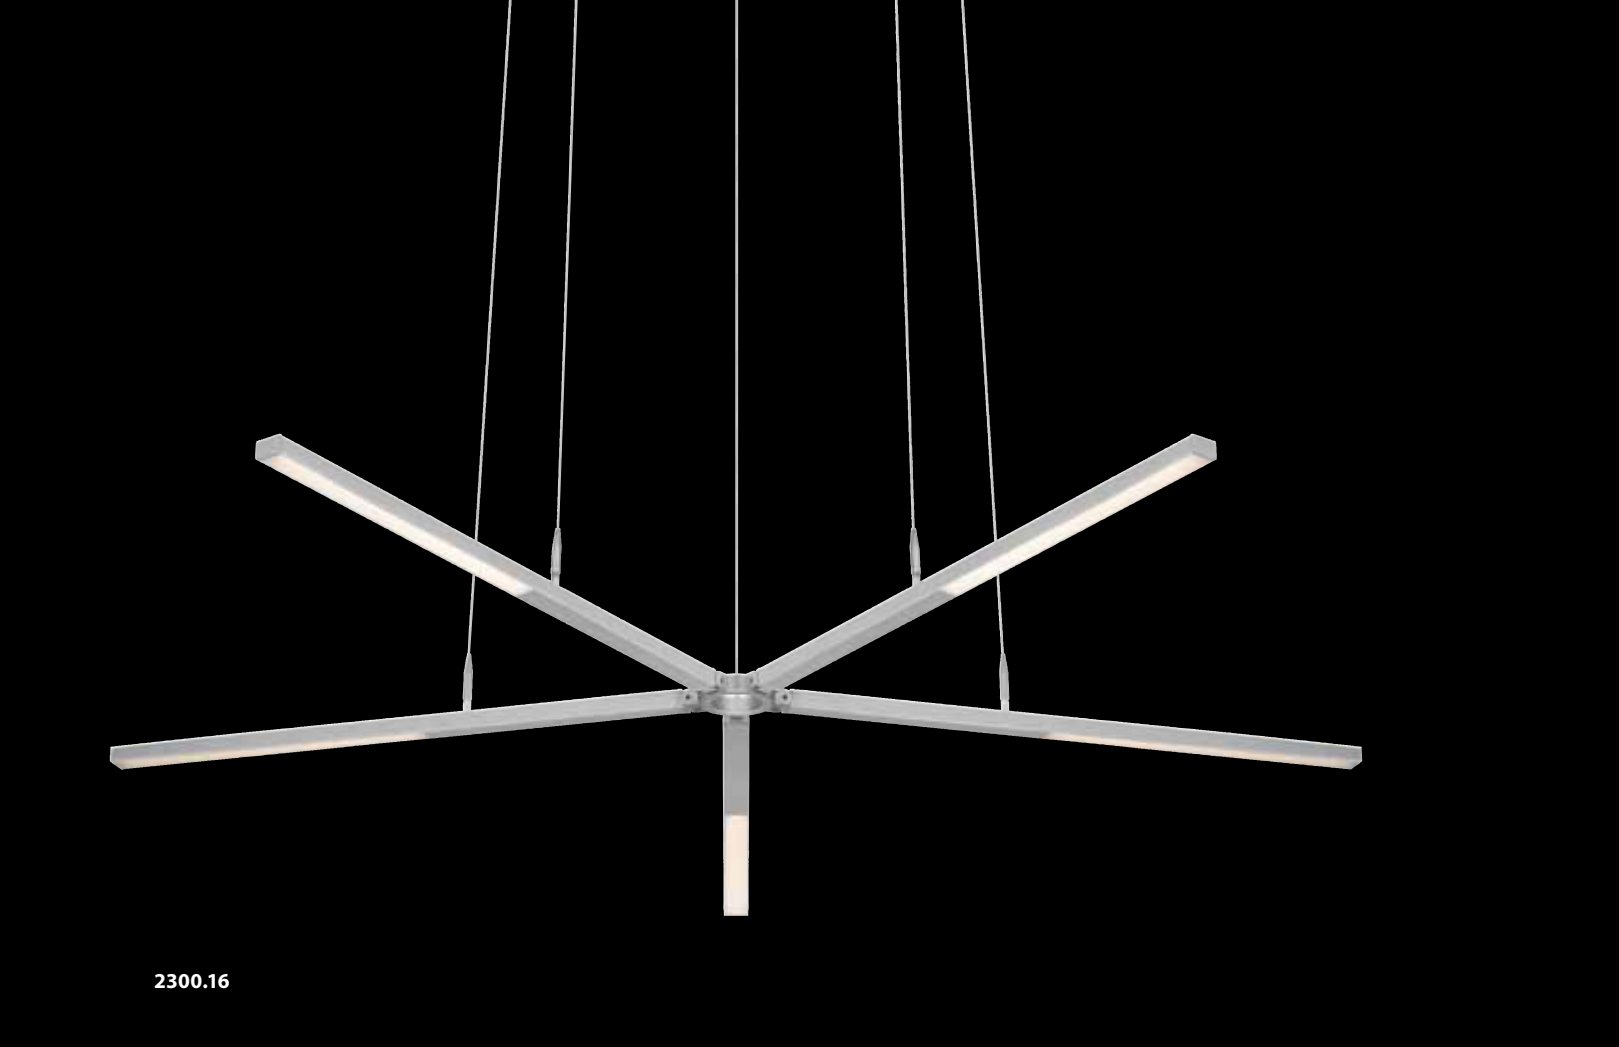

2300.16

starflex®

2300

Starflex® LED Pendant

2" H x 34" DIA

Shade: Frosted Acrylic w/Microlens Diffuser

Canopy: 6" DIA w/10' Adjustable Cord

LED (5): 25w total, 2000 Lumens

Warm White (3000K), 80 CRI

100-277VAC Input w/LED Driver

Dimmable by Electronic Low Voltage (ELV)

2300.16 Bright Satin Aluminum

2300.25 Satin Black

2300.25

starflex®

2300.25

Suspended in perfect balance, Starflex® transforms its posture at a feather's touch. It simultaneously adjusts five arms of glare-free LED light in a coordinated, star-like movement. Starflex® can remain freely adjustable or be set to hold its perfect pose. Design in collaboration with Peter Polick.