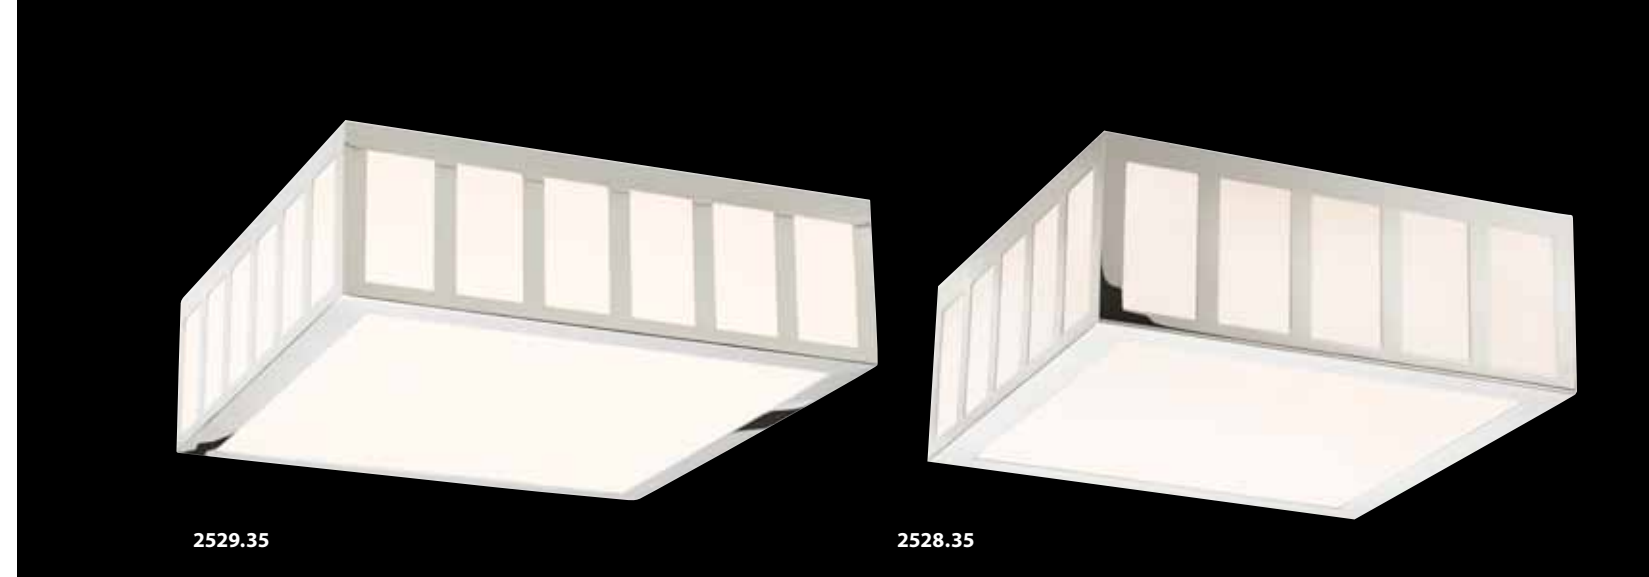

capital

2527

Capital 8" LED Square Surface Mount

5 1/2" H x 8" W x 8" D
Shade: White Glass
Canopy: 8" sq
LED: 13w, 1200 Lumens
Warm White (3000K), 80 CRI
120VAC Input w/Surge Protection
Dimmable by Electronic Low Voltage (ELV)
or Standard (TRIAC) Incandescent

2527.13 Satin Nickel
2527.35 Polished Nickel

2528

Capital 12" LED Square Surface Mount

5 1/2" H x 12 1/2" W x 12 1/2" D
Shade: White Glass
Canopy: 12 1/2" sq
LED: 18w, 1600 Lumens
Warm White (3000K), 80 CRI
120VAC Input w/Surge Protection
Dimmable by Electronic Low Voltage (ELV)
or Standard (TRIAC) Incandescent

2528.13 Satin Nickel
2528.35 Polished Nickel

2529

Capital 15" LED Square Surface Mount

5 1/2" H x 15" W x 15" D
Shade: White Glass
Canopy: 15" sq
LED: 35w, 3200 Lumens
Warm White (3000K), 80 CRI
120VAC Input w/Surge Protection
Dimmable by Electronic Low Voltage (ELV)
or Standard (TRIAC) Incandescent

2529.13 Satin Nickel
2529.35 Polished Nickel

2510

Capital LED Sconce

10 1/4" H x 5" W
Shade: White Glass
Extension: 4"
Wall Plate: 10 1/4" x 5"
LED: 9w, 800 Lumens
Warm White (3000K), 80 CRI
120VAC Input w/Surge Protection
Dimmable by Electronic Low Voltage (ELV)
or Standard (TRIAC) Incandescent
ADA

2510.13 Satin Nickel
2510.35 Polished Nickel

2511

Capital LED Tall Sconce

15" H x 5" W
Shade: White Glass
Extension: 4"
Wall Plate: 15" x 5"
LED: 13w, 1200 Lumens
Warm White (3000K), 80 CRI
120VAC Input w/Surge Protection
Dimmable by Electronic Low Voltage (ELV)
or Standard (TRIAC) Incandescent
ADA

2511.13 Satin Nickel
2511.35 Polished Nickel