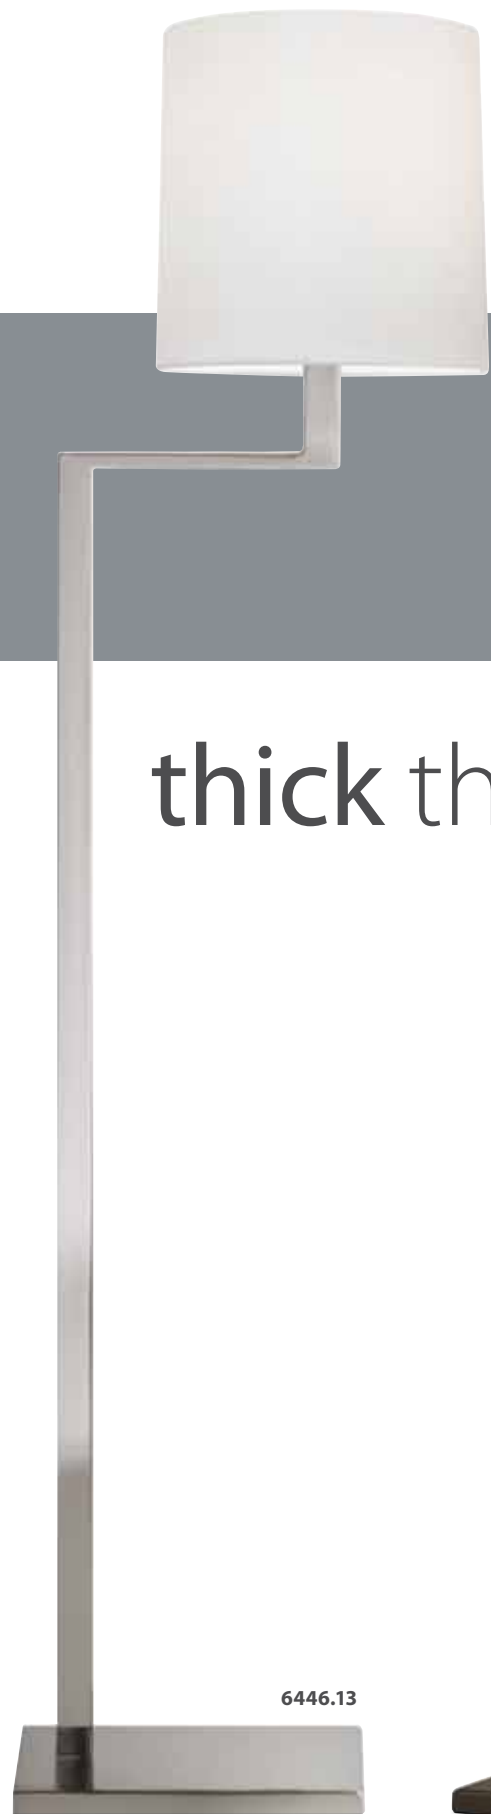

thick thin mini

6446.13