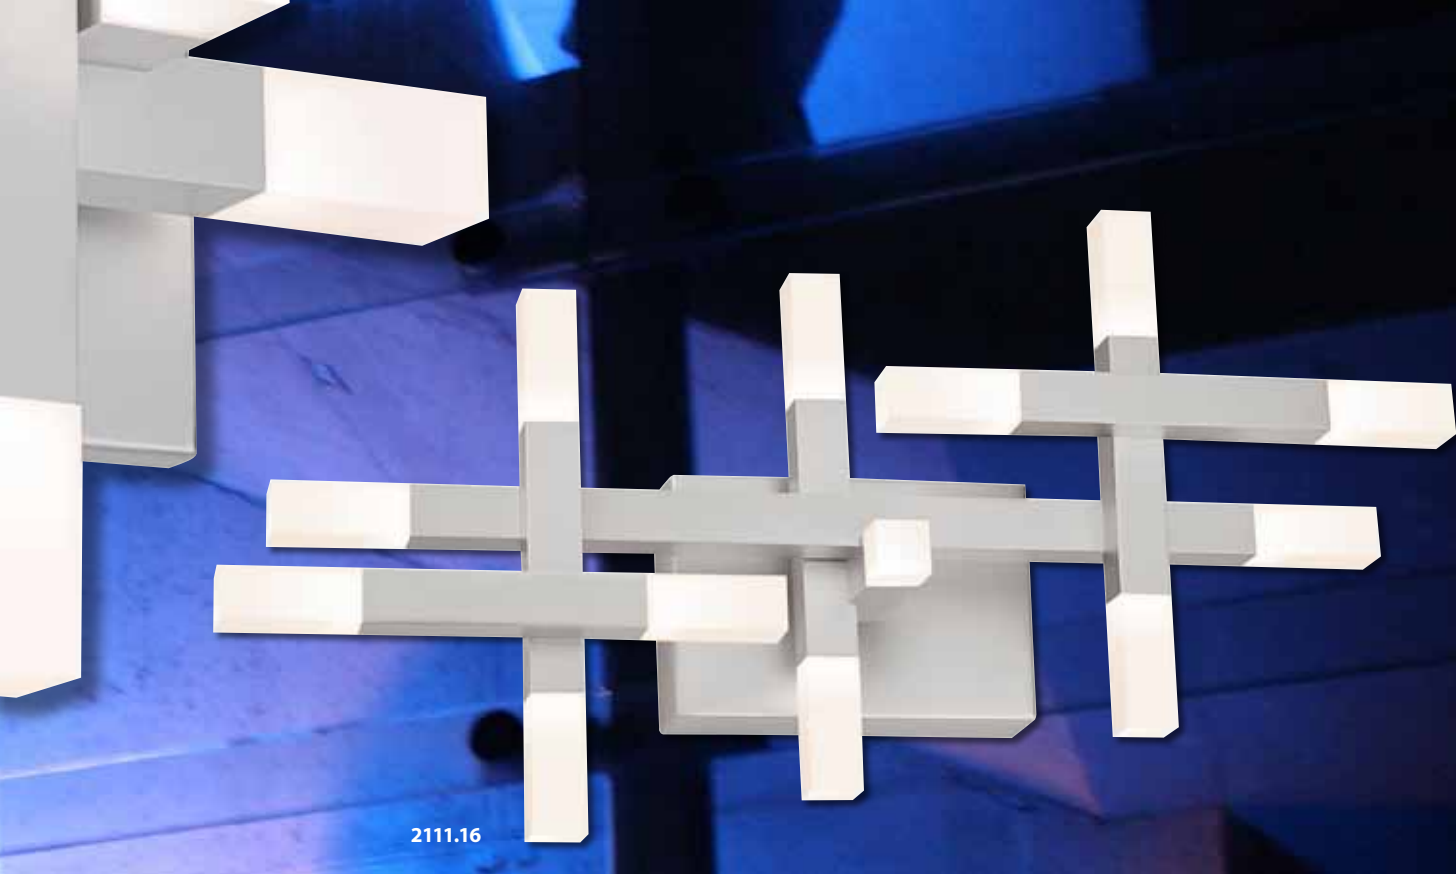

CONNEXIX®

Illumination from the Art of Technology®

2124

Connetix® 16" LED Surface Mount

6 1/2" H x 16" W x 16" D

Shade: Frosted Acrylic

Canopy: 9" sq

Optional 16" Reflector Plate Available

LED (20): 34w total, 3200 Lumens

Warm White (3000K), 80 CRI

100-277VAC Input w/LED Driver

Dimmable by Electronic Low Voltage (ELV)

2124.16 Bright Satin Aluminum

2110

Connetix® LED Sconce

8" H x 8" W

Shade: Frosted Acrylic

Extension: 4"

Wall Plate: 4 1/2" sq

LED (5): 11w total, 1000 Lumens

Warm White (3000K), 80 CRI

120VAC Input w/LED Driver

Dimmable by Electronic Low Voltage (ELV)

or Standard (TRIAC) Incandescent

ADA

2110.16 Bright Satin Aluminum

2111

Connetix® LED Large Sconce

13" H x 23" W

Shade: Frosted Acrylic

Extension: 6"

Wall Plate: 4 1/2" x 7"

LED (13): 20w total, 2000 Lumens

Warm White (3000K), 80 CRI

120VAC Input w/LED Driver

Dimmable by Electronic Low Voltage (ELV)

or Standard (TRIAC) Incandescent

2111.16 Bright Satin Aluminum

2114

Connetix® LED Bath Bar

10" H x 29" W

Shade: Frosted Acrylic

Extension: 5"

Wall Plate: 4 1/2" x 24"

LED (20): 34w total, 3200 Lumens

Warm White (3000K), 80 CRI

100-277VAC Input w/LED Driver

Dimmable by Electronic Low Voltage (ELV)

2114.16 Bright Satin Aluminum