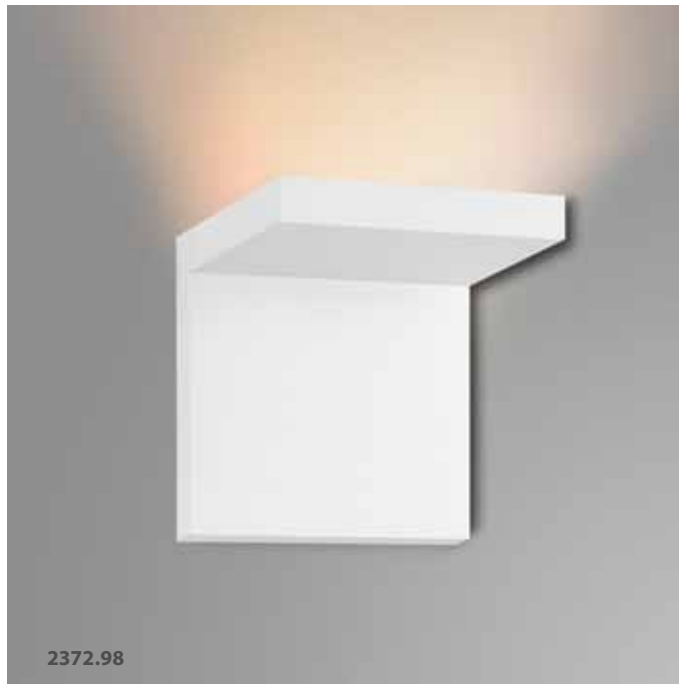

bracket

wedge LED

2372

Bracket LED Sconce
4 1/2" H x 4 1/2" W
Head: Die Cast Aluminum
Extension: 4"
Wall Plate: 4 1/2" sq
LED: 13w, 900 Lumens
Warm White (3000K), 80 CRI
120VAC Input w/12VAC Transformer
Dimmable by Electronic Low Voltage (ELV)
ADA

46 **2372.98** Textured White

2370

Wedge LED Sconce
4 1/2" H x 4 1/2" W
Head: Die Cast Aluminum
Extension: 4"
Wall Plate: 4 1/2" sq
LED: 13w, 900 Lumens
Warm White (3000K), 80 CRI
120VAC Input w/12VAC Transformer
Dimmable by Electronic Low Voltage (ELV)
ADA

2370.98 Textured White