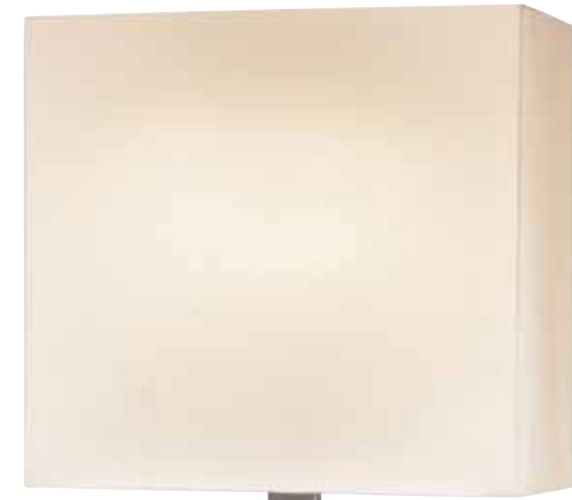

7023.51F

7027

Mitra Compact Swing Left Wall Lamp

8 1/2" H x 14" W
Shade: Off-White Linen
5" H x 14" W x 4" D
w/180° Shade Rotation
Extension: 6 1/2"-16 1/2"
Wall Plate: 10" x 5"
Switch: On/Off Turn Switch
Bulb: (1) 10w LED Bulb, GU24 Base (not included)
Pin-up w/(2) 12" Cord Covers

7027.13F Satin Nickel
7027.51F Black Brass

7026

Mitra Compact Swing Right Wall Lamp

8 1/2" H x 14" W
Shade: Off-White Linen
5" H x 14" W x 4" D
w/180° Shade Rotation
Extension: 6 1/2"-16 1/2"
Wall Plate: 10" x 5"
Switch: On/Off Turn Switch
Bulb: (1) 10w LED Bulb, GU24 Base (not included)
Pin-up w/(2) 12" Cord Covers

7026.13F Satin Nickel
7026.51F Black Brass

7025

Mitra Wide Sconce

11" H x 16" W
Shade: Off-White Linen
6" H x 16" W x 4 1/2" D
Extension: 5"
Wall Plate: 13" x 4 1/2"
Bulb: (2) 10w LED Bulb,
GU24 Base (not included)

7025.13F Satin Nickel

7020

Mitra Table Lamp

18" H x 14" W x 6" D
Shade: Off-White Linen
11" H x 14" W x 5" D
Base: 13" x 6"
Switch: On/Off In-Line Cord Switch
Bulb: (2) 15w LED Bulb,
GU24 Base (not included)

7020.13F Satin Nickel
7020.51F Black Brass

7023

Mitra Floor Lamp

63" H x 19" W x 8" D
Shade: Off-White Linen
17 1/2" H x 19" W x 8" D
Base: 18 1/2" x 8"
Switch: On/Off In-Line Cord Switch
Bulb: (2) 15w LED Bulb,
GU24 Base (not included)

7023.13F Satin Nickel
7023.51F Black Brass