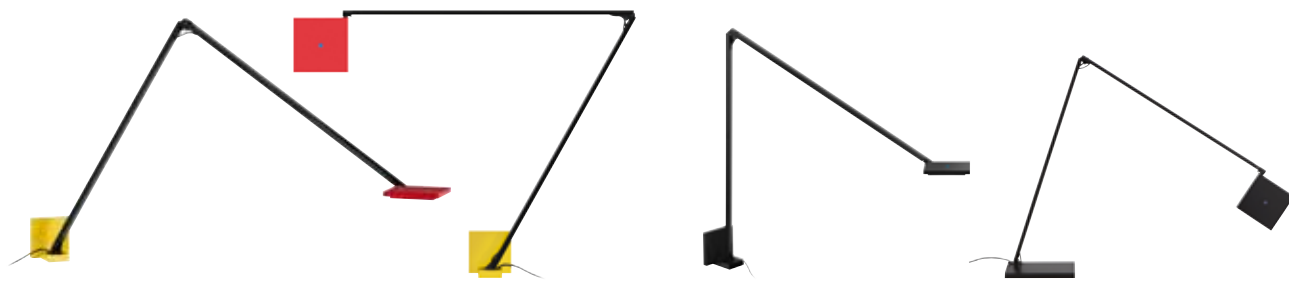

A uniform light source is generated by projecting LED illumination across a large surface of advanced optical films that focus and direct the light toward its objective, reducing sidelight that causes glare. The result is: more light on what you want to see and less unwanted light in your eyes.

Quattro® is precisely poised perfection of pure geometry, mechanical innovation, and revolutionary Flat Panel lighting technology.

Ultra-bright, glare-free illumination from revolutionary LED Flat Panel Technology.

Brightness levels are controlled from a touchless optical sensor atop its low-profile head.

2050.63

Some Images Shown Mirrored

Quattro® produces 25% more brightness, glare-free, from 25% less power than conventional LED task lamps.