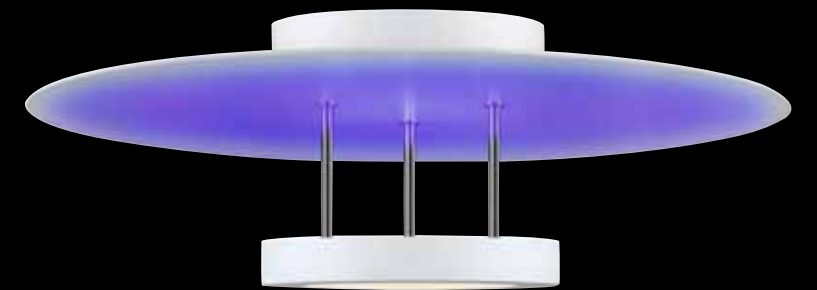

2609.03

direct + indirect lighting
variable color uplight
with white downlight

LED SPECIFICATIONS:

25w Total; 13w, 1100 Lumens Downlight, Warm White (3000K), 80 CRI,
w/Color Controllable LED Uplight, 100-240VAC Input w/LED Driver and RGBW Controller

CONTROL SPECIFICATIONS:

- Infrared Line-of-Sight Remote Controller included
- Independently controllable Up and Down light channels
- White light channel with full-range dimming, plus 4 pre-set brightness levels
- Color light channel with 20 dimmable color settings
- Six pre-set color changing modes with variable speed
- Smart phone and other wireless control systems will be available