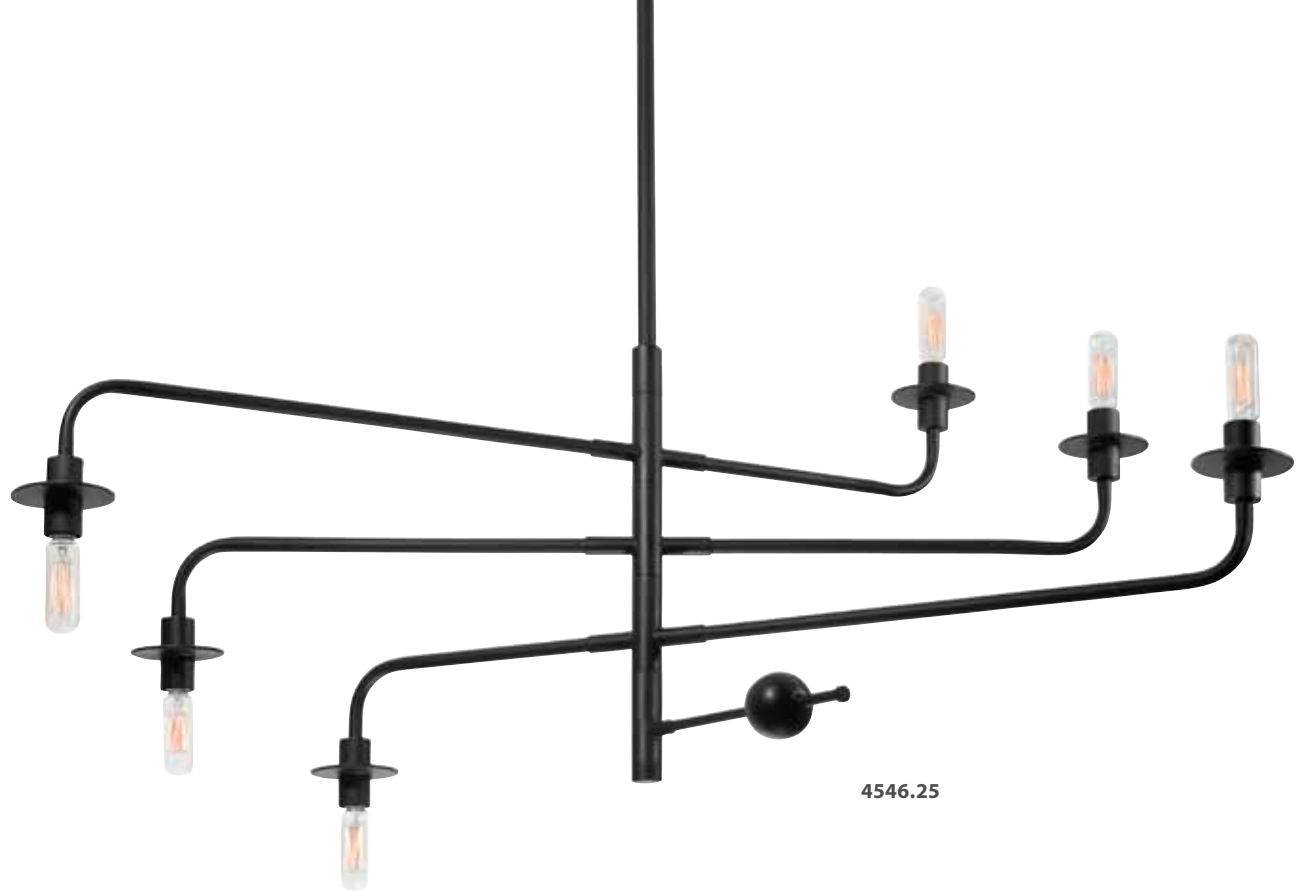

4546.25

4548.25

4540.25

4540.25

4540

Atelier Sconce

12 3/4" H x 19" W
Extension: 17 3/4"
Wall Plate: 11" x 4 1/2"
Bulb: (3) 60w Candelabra Base
Shown with 40w Vintage
Carbon Filament T8 Bulb

4540.25 Satin Black

4546

Atelier 6-Light Pendant

15 3/4" H x 40 1/4" DIA
Canopy: 6" DIA w/Hang Straight
Stem Kit: (3) 12" + (1) 6"
Bulb: (6) 60w Candelabra Base
Shown with 40w Vintage
Carbon Filament T8 Bulb

4546.25 Satin Black

4548

Atelier 8-Light Pendant

16 3/4" H x 60" DIA
Canopy: 6" DIA w/Hang Straight
Stem Kit: (3) 12" + (1) 6"
Bulb: (8) 60w Candelabra Base
Shown with 40w Vintage
Carbon Filament T8 Bulb

4548.25 Satin Black

atelier