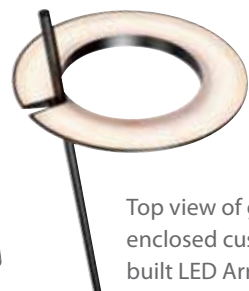

Top view of glass enclosed custom built LED Array.

2415.25