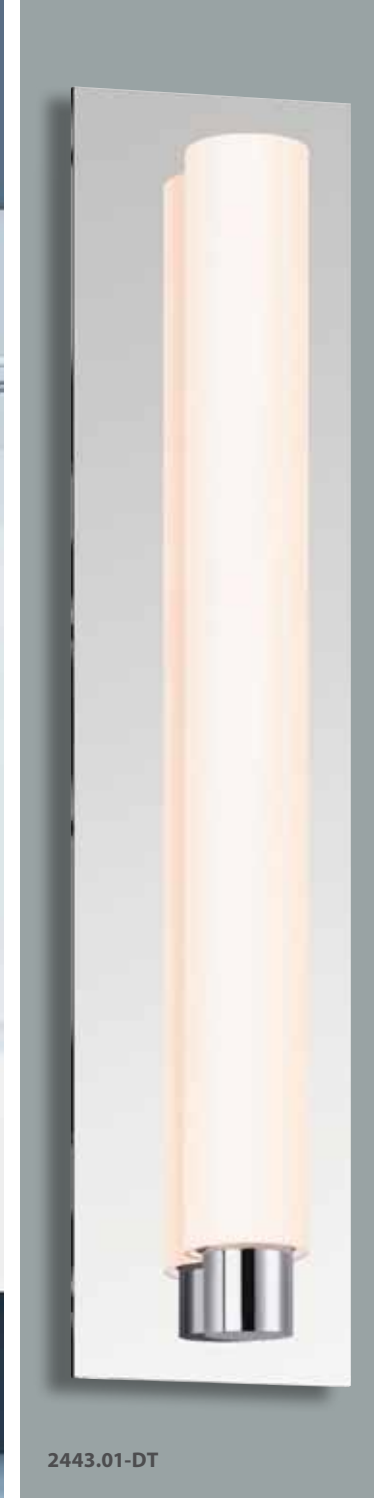

2443.01-DT

2441.13-ST

2442.01-FT

2440.01-DT

2442.01-ST

Tubo Slim 12" LED Panel Sconce

	Polished Chrome	Satin Nickel
Flat Trim	No. 2441.01-FT	No. 2441.13-FT
Long Drum Trim	No. 2441.01-DT	No. 2441.13-DT
Long Spine Trim	No. 2441.01-ST	No. 2441.13-ST