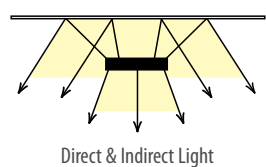

2300.25

starflex®

2300.25

Suspended in perfect balance, Starflex® transforms its posture at a feather's touch. It simultaneously adjusts five arms of glare-free LED light in a coordinated, star-like movement. Starflex® can remain freely adjustable or be set to hold its perfect pose. Design in collaboration with Peter Polick.

## direct + indirect lighting

The Chromaglo™ Bright White lighting system produces both direct and indirect LED illumination providing balanced, dimmable lighting from a single fixture.

The Chromaglo™ Reflector Pendant directs light downward from one LED source and upward from another LED source. The upward light is reflected from a white etched glass panel and emits a soft glow of illumination upward. The effect is a balanced radiance of comfortable ambient illumination and direct lighting.