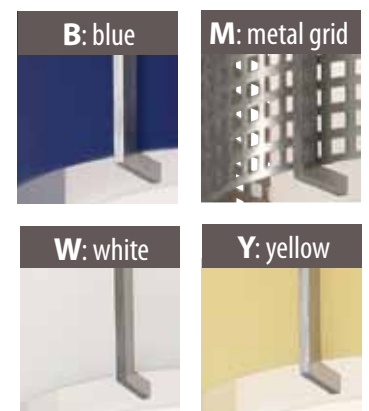

pool

Additional finishes available: