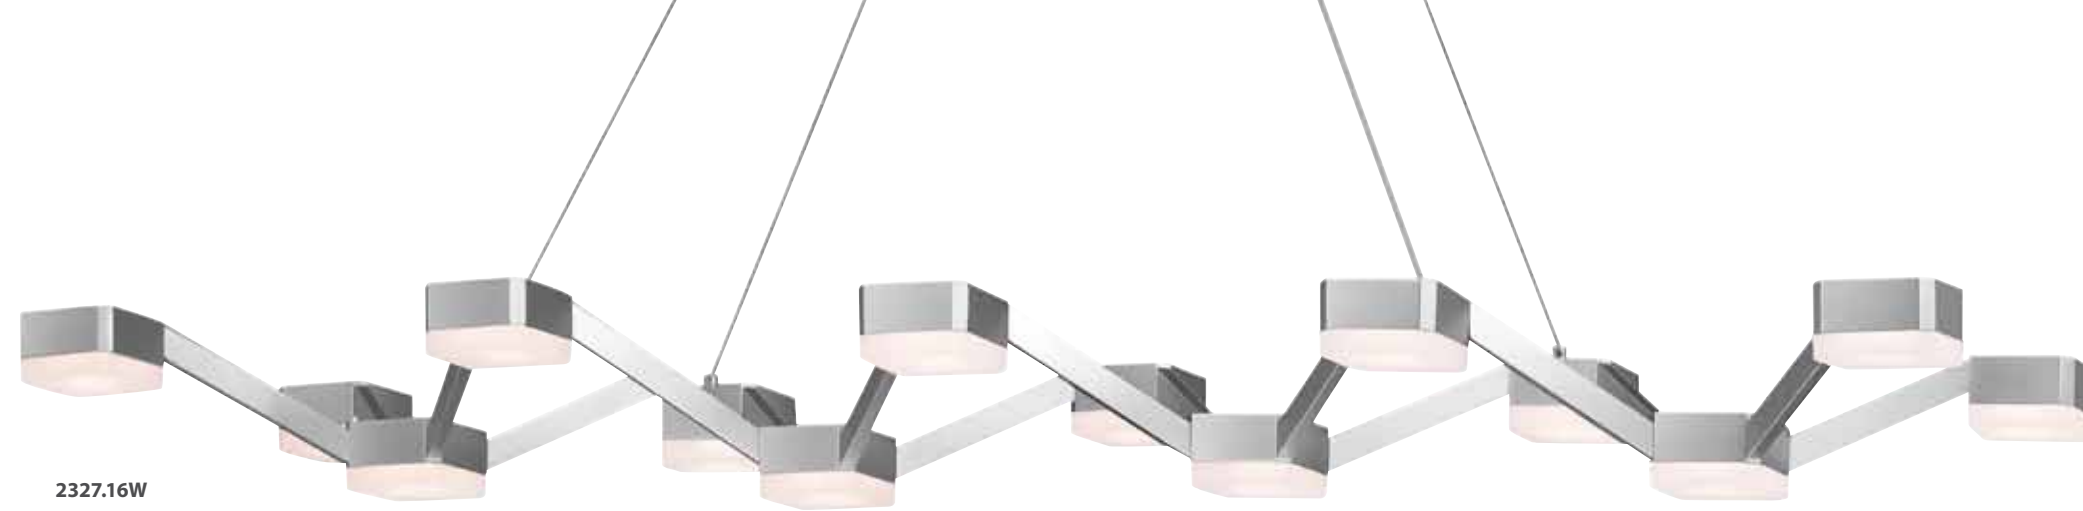

lattice

An arrangement in space of isolated points in a regular pattern.