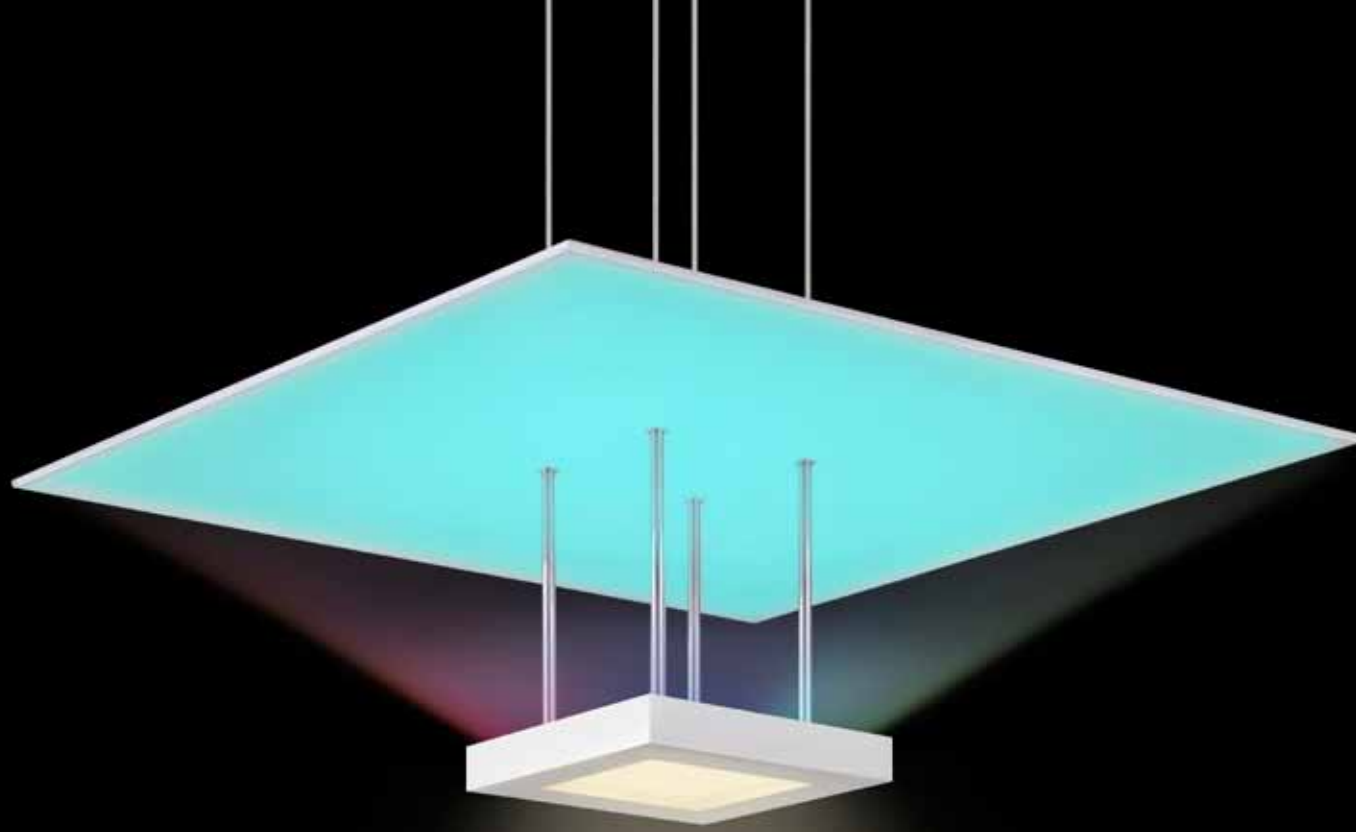

# Set The Tone Change The Mood Color Your Life

Chromaglo™ Spectrum brings the excitement of variable color illumination with infinite opportunities to change the environment and alter the mood. Spectrum lets you control the lighting in a variety of ways with options and variability in direction, distribution, intensity, and color.

2606.03 Spectrum LED Square Pendant (see p.22)

2605.03 Spectrum LED Round Pendant (see p.23)

*U.S. and Foreign Patents Pending*

chromaglo™  
SPECTRUM

2602.03

2600.03

2608.03