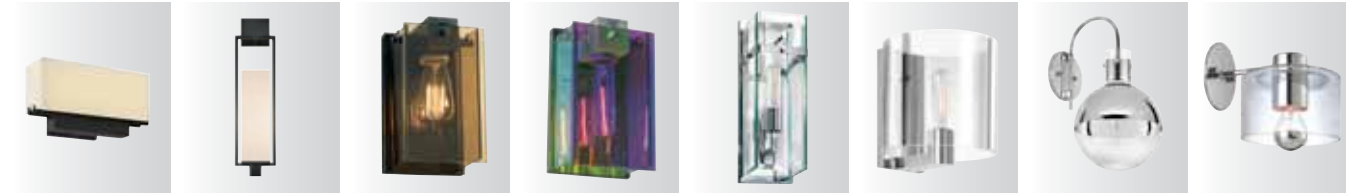

Aspen pg. 98   Metro pg. 100   Bronze Age pg. 102   Dichroix® pg. 106   Mercer Street pg. 108   Delano pg. 114   Apollo pg. 115   Transparence pg. 116