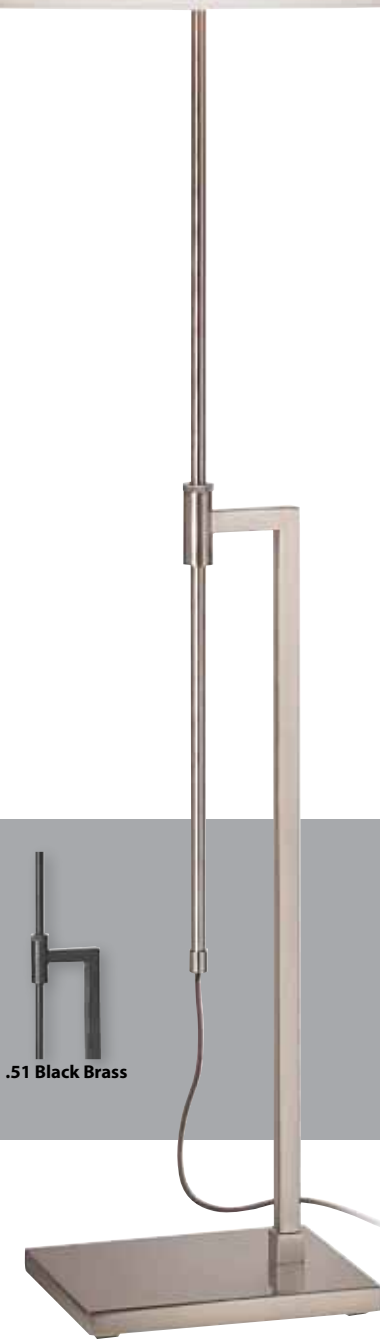

.38 Satin Brass

.51 Black Brass

7008.13

palo