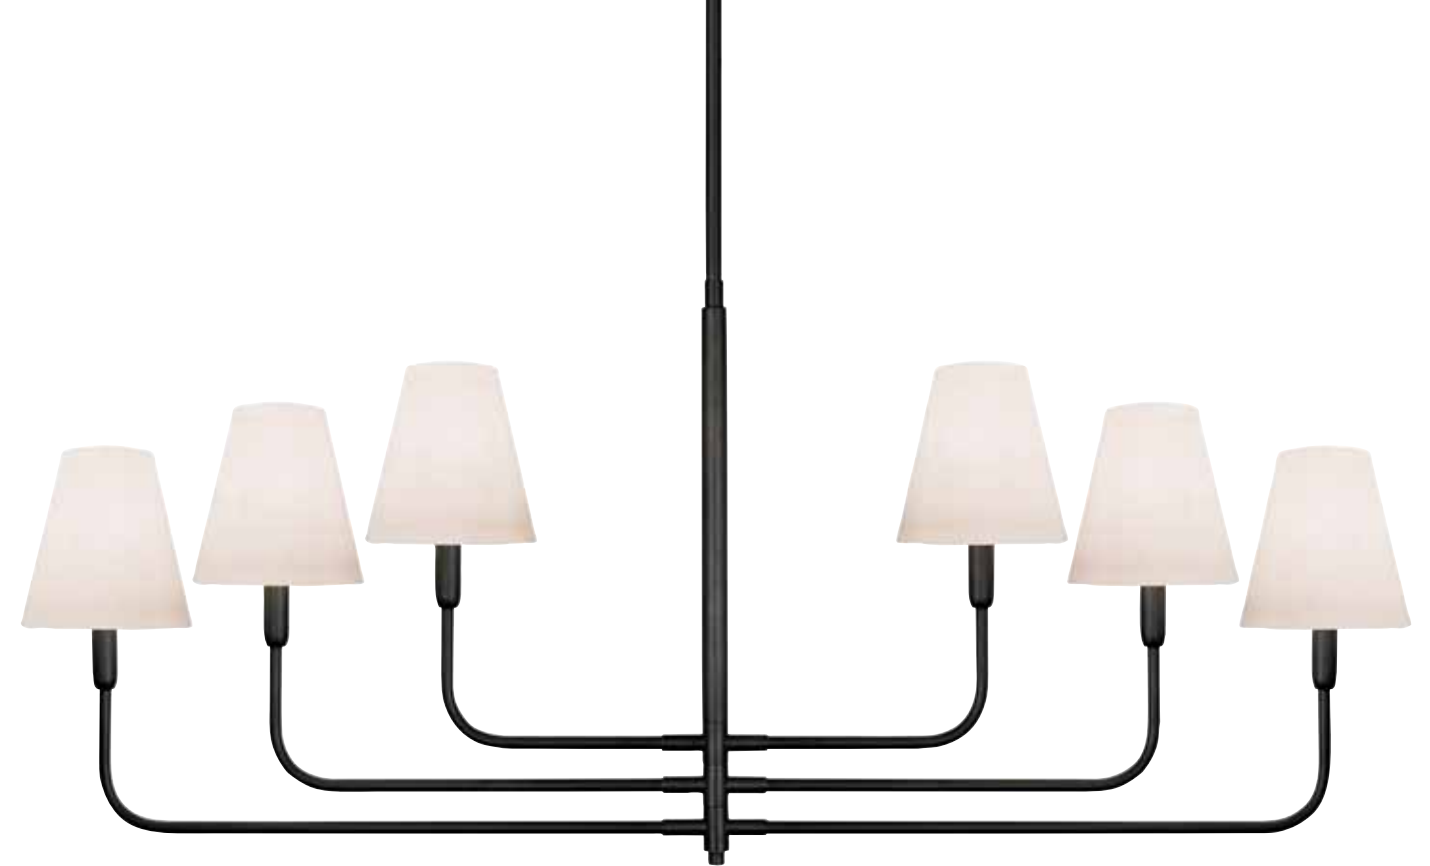

tempo

Move with the time, change with the mood

4856

Tempo 6-Light Pendant

21" H x 54 1/2" DIA
Shade: Off-White Linen
6 1/2" H x 6 1/2" DIA
Canopy: 5" DIA w/Hang Straight
Stem Kit: (3) 12" + (1) 6"
Bulb: (6) 60w Candelabra Base

4856.24 Rubbed Bronze
4856.35 Polished Nickel

4856.24