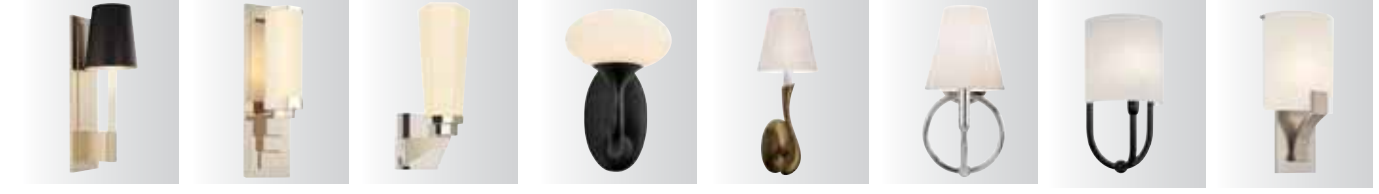

Sottile pg. 186   Scala pg. 187   Forma pg. 187   Bella pg. 188   Allure pg. 189   Alu pg. 191   Intermezzo pg. 191   Greco pg. 192