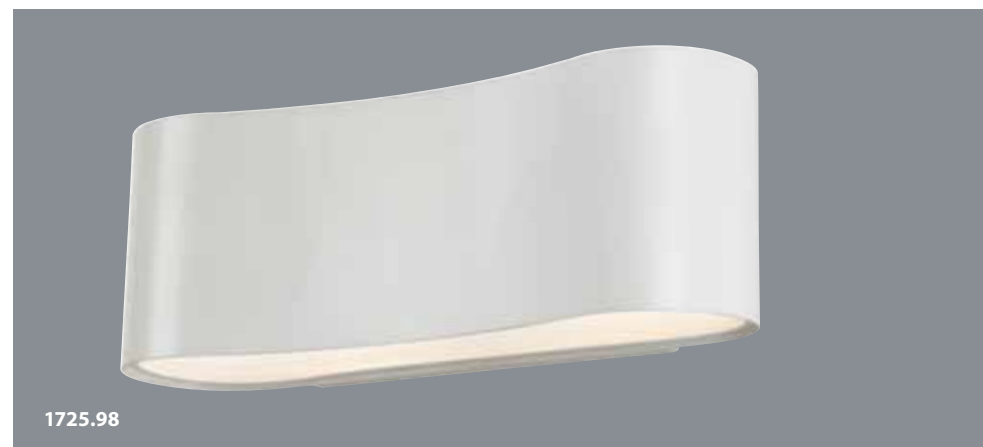

# CORSO LED

Elegant modern simplicity in a softly contoured form

1725.16

1725.98

1725