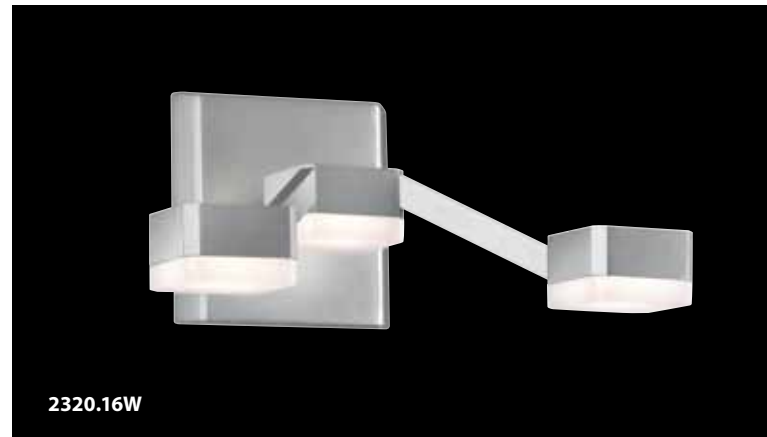

2328.16W

2325.16W

2320.16W