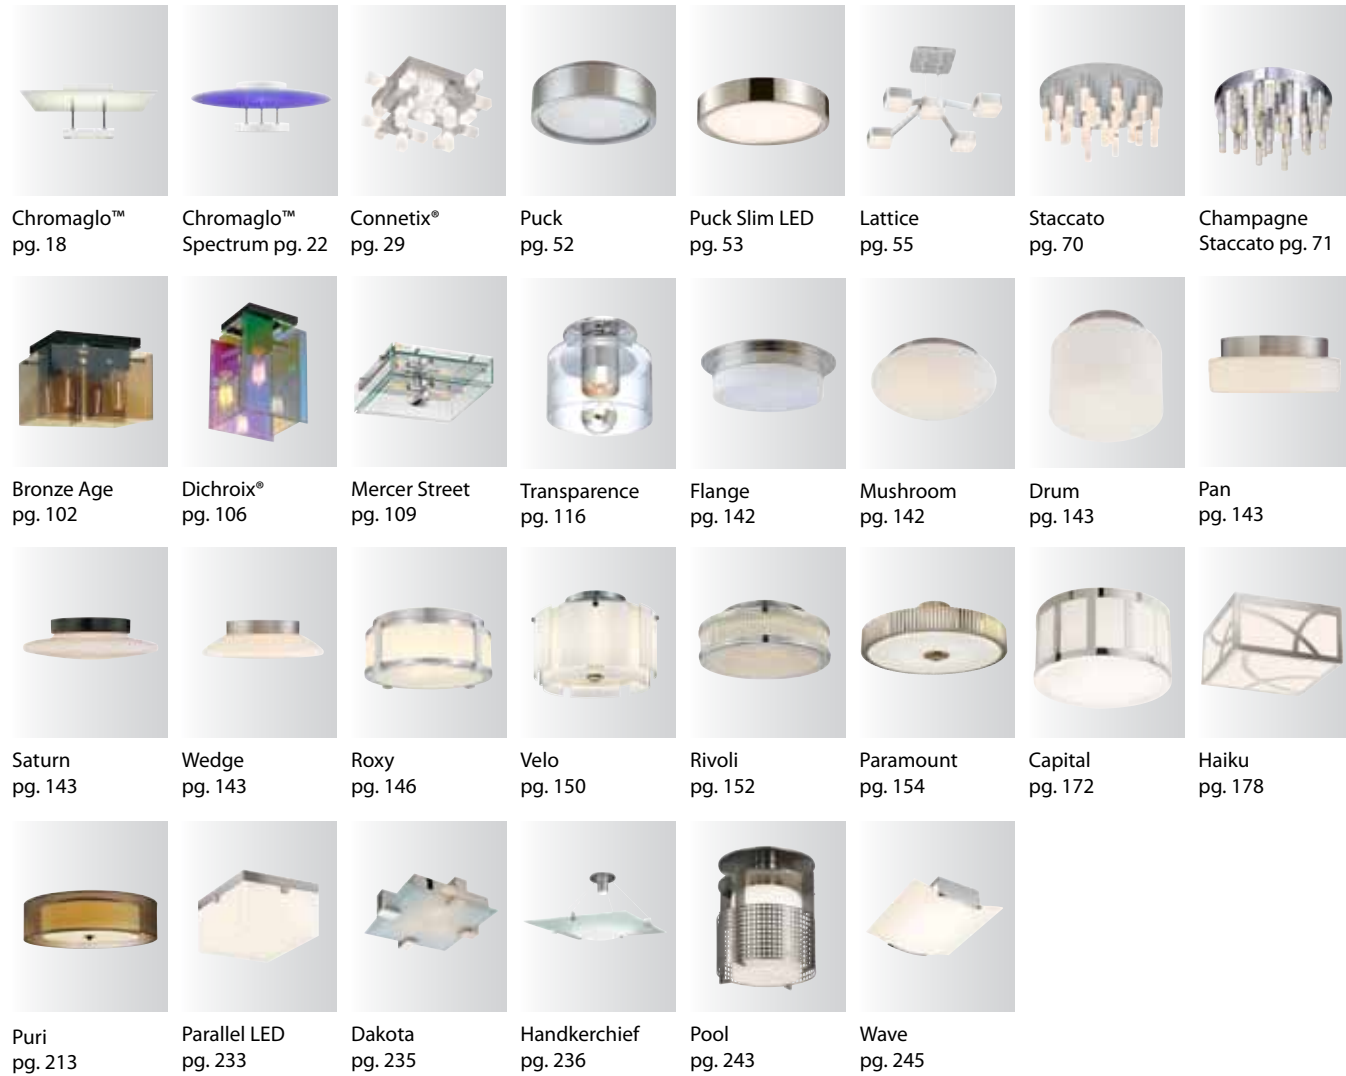

QUICK REFERENCE: BY CATEGORY BY CATALOG PAGE NUMBER

surface and semi-flush