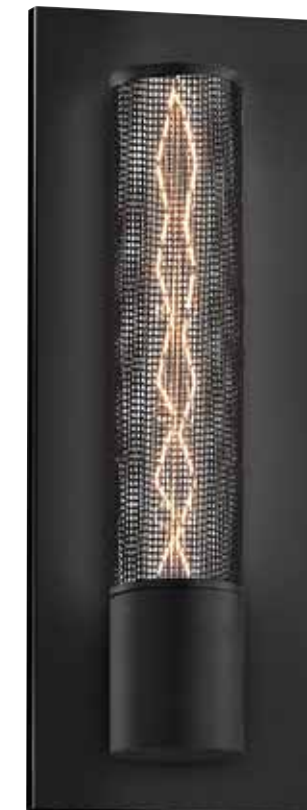

4943.97

4943

Gotham Panel Sconce

16" H x 5" W
Shade: Black Wire Mesh
10" H x 2 3/4" DIA
Extension: 4"
Wall Plate: 16" x 5"

ADA
Shown with 60w Helix Filament T10 Bulb

4943.97 Textured Black