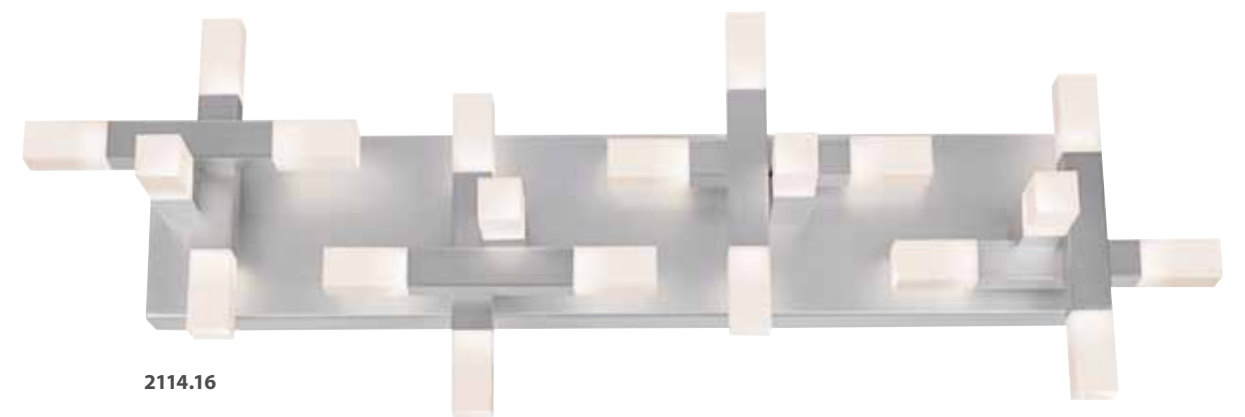

2124.16

2114.16