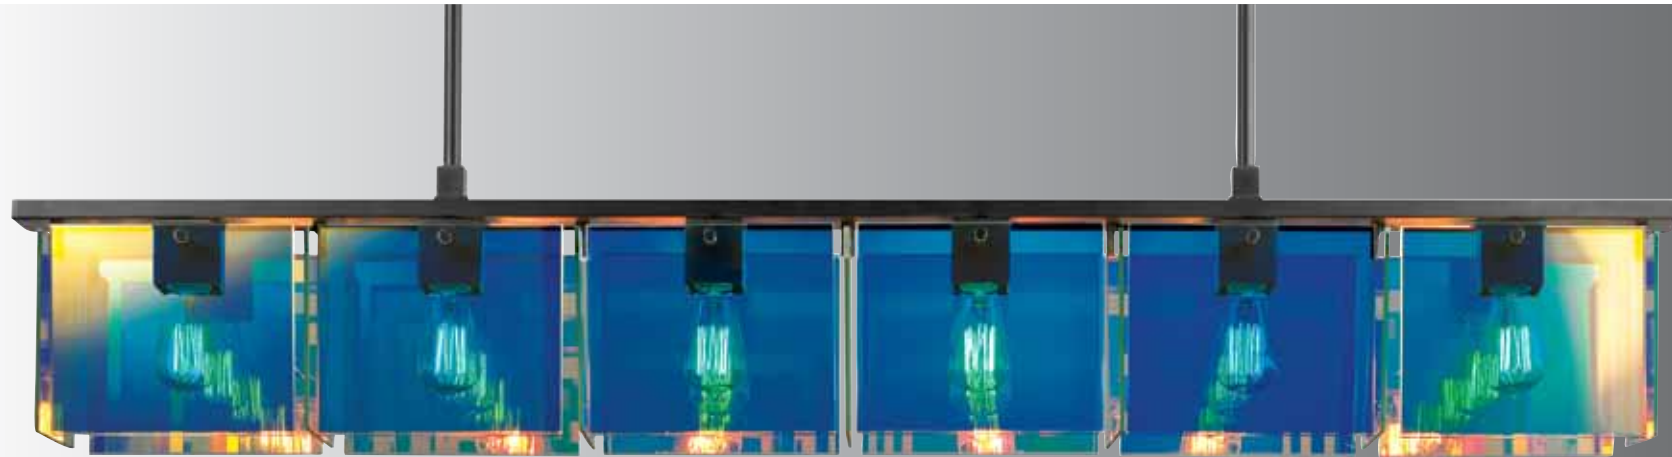

3176.51

3170

Dichroix® Sconce

8 1/2" H x 5" W
Shade: Dichroic Glass
8" H x 5" W x 3 1/4" D
Extension: 4 1/2"
Wall Plate: 8 1/2" x 5"
Bulb: (1) 60w Medium Base
Shown with 60w T10 Bulb

3170.13 Satin Nickel
3170.51 Black Brass

3175

Dichroix® 5-Light Square Pendant

12" H x 24 1/2" W x 24 1/2" D
Shade: Dichroic Glass
9 1/2" H x 22" W x 22" D
Canopy: 4 1/2" sq w/Hang Straight
Stem Kit: (3) 12" + (1) 6"
Bulb: (5) 60w Medium Base
Shown with 60w Vintage Carbon Filament Bulb

3175.13 Satin Nickel
3175.51 Black Brass

3176

Dichroix® 6-Light Bar Pendant

10" H x 58 1/2" W x 6" D
Shade: Dichroic Glass
7 1/2" H x 55 1/2" W x 5 1/2" D
Canopy: 34" x 4 1/2" w/Hang Straight
Stem Kit: (6) 12" + (2) 6"
Bulb: (6) 60w Medium Base
Shown with 60w Vintage Carbon Filament Bulb

3176.13 Satin Nickel
3176.51 Black Brass

3177

Dichroix® Surface Mount

11" H x 7 1/2" W x 7" D
Shade: Dichroic Glass
9 1/2" H x 7 1/2" W x 6 1/2" D
Canopy: 5 1/2" sq
Bulb: (1) 60w Medium Base
Shown with 60w Vintage Carbon Filament Bulb

3177.13 Satin Nickel
3177.51 Black Brass

3178

Dichroix® 4-Light Surface Mount

9" H x 13" W x 13" D
Shade: Dichroic Glass
7 1/2" H x 12 1/2" W x 12 1/2" D
Canopy: 10" sq
Bulb: (4) 60w Medium Base
Shown with 60w Vintage Carbon Filament Bulb

3178.51 Black Brass

3174

Dichroix® 4-Light Bar Pendant

10" H x 40" W x 6" D
Shade: Dichroic Glass
7 1/2" H x 37" W x 5 1/2" D
Canopy: 16" x 4 1/2" w/Hang Straight
Stem Kit: (6) 12" + (2) 6"
Bulb: (4) 60w Medium Base
Shown with 60w Vintage Carbon Filament Bulb

3174.13 Satin Nickel
3174.51 Black Brass

DICHROIX®

As you rotate a piece of Dichroic Glass, even slightly, you see a shifting rainbow of colors.

SONNEMAN
A WAY OF LIGHT