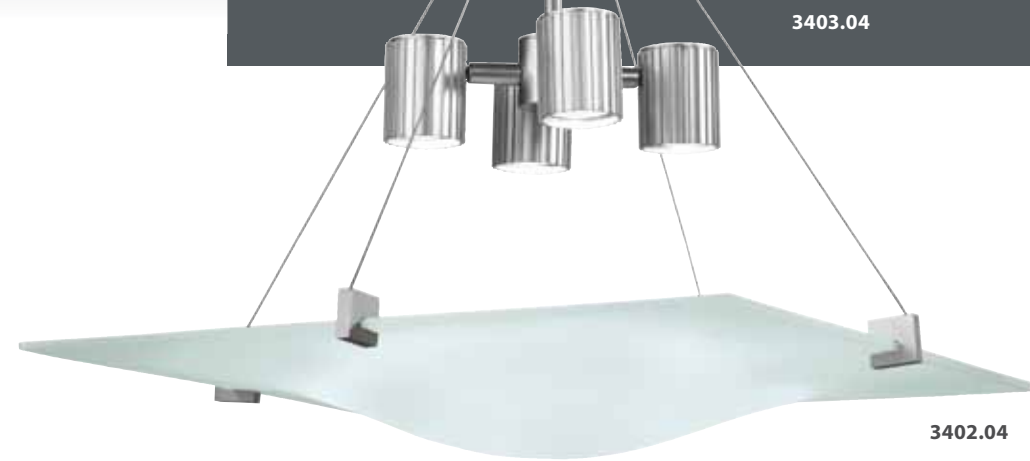

3401.04

3404.04

3403.04

3400.04

3402.04

3405.04

handkerchief

3401

Handkerchief 11" Square Pendant

22" H x 11" W x 11" D
Shade: Etched Glass
10" W x 10" D

Canopy: 5 1/2" DIA w/Hang Straight
Stem Kit: (3) 12" + (1) 6"
Bulb: (1) 50w MR16 Halogen
GU10 Base (included)

3401.04 Satin Silver

3400

Handkerchief 32" Rectangle Pendant

39" H x 33" W x 10" D
Shade: Etched Glass
32" W x 10" D

Canopy: 5 1/2" DIA w/Hang Straight
Stem Kit: (3) 12" + (1) 6"
Bulb: (3) 50w MR16 Halogen
GU10 Base (included)

3400.04 Satin Silver

3404

Handkerchief 22" Semi-Flush

12" H x 22" W x 22" D
Shade: Etched Glass
21" W x 21" D

Canopy: 5 1/2" DIA
Bulb: (1) 50w MR16 Halogen
GU10 Base (included)

3404.04 Satin Silver

3402

Handkerchief 22" Square Pendant

39" H x 22" W x 22" D
Shade: Etched Glass
21" W x 21" D

Canopy: 5 1/2" DIA w/Hang Straight
Stem Kit: (3) 12" + (1) 6"
Bulb: (4) 50w MR16 Halogen
GU10 Base (included)

3402.04 Satin Silver

3403

Handkerchief 11" Semi-Flush

10" H x 11" W x 11" D
Shade: Etched Glass
10" W x 10" D

Canopy: 5 1/2" DIA
Bulb: (1) 50w MR16 Halogen
GU10 Base (included)

3403.04 Satin Silver

3405

Handkerchief 11" Square Sconce

11" H x 11" W
Shade: Etched Glass
10" H x 10" W

Extension: 4"
Wall Plate: 9" sq
Bulb: (2) 60w Candelabra Base
ADA

3405.04 Satin Silver