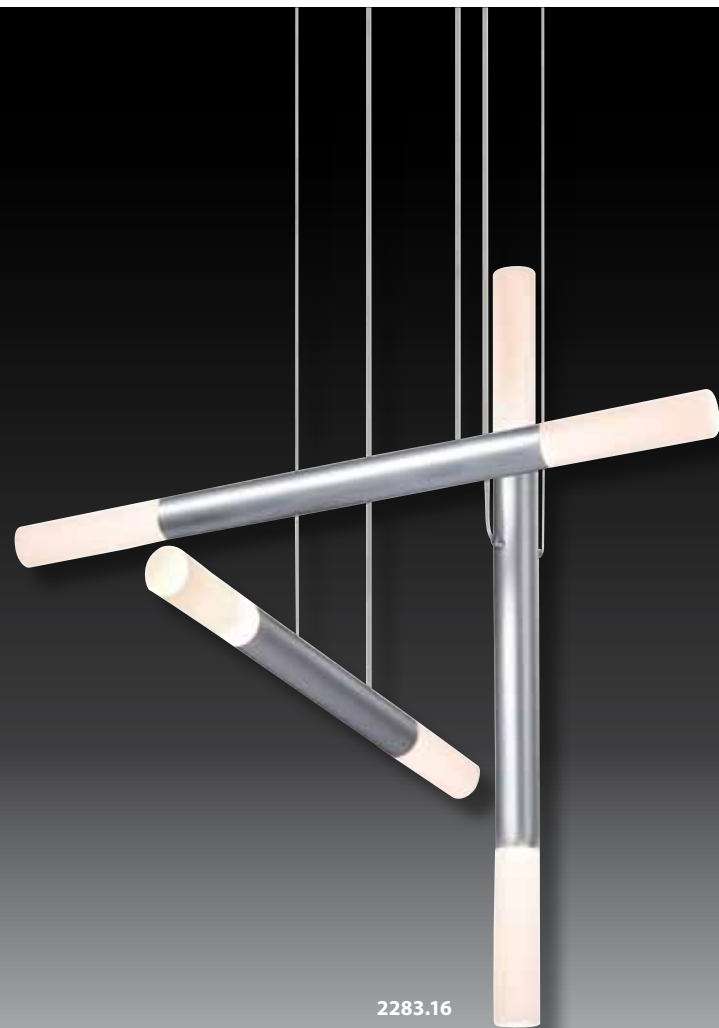

champagne axes

Axes can be placed in an infinite variety of limitless patterns across an expanse.

2285.16

2283.16

2295.01

2293.01

axes

2285

Axes-5 LED Pendant

20" H x 18" W x 16" D
Shade: Frosted Acrylic
Canopy: 12" DIA w/6' Adjustable Cable
LED (10): 25w total, 2000 Lumens
Warm White (3000K), 80 CRI
120VAC Input w/LED Driver
Dimmable by Electronic Low Voltage (ELV)
or Standard (TRIAC) Incandescent

2285.16 Bright Satin Aluminum
2285.71 Black/Red/Yellow/Blue/White

2283

Axes-3 LED Pendant

16" H x 16" W x 16" D
Shade: Frosted Acrylic
Canopy: 8" DIA w/6' Adjustable Cable
LED (6): 15w total, 1200 Lumens
Warm White (3000K), 80 CRI
120VAC Input w/LED Driver
Dimmable by Electronic Low Voltage (ELV)
or Standard (TRIAC) Incandescent

2283.16 Bright Satin Aluminum
2283.70 Black/Red/Yellow

2295

Champagne Axes-5 LED Pendant

20" H x 18" W x 16" D
Shade: Champagne Acrylic
Canopy: 12" DIA w/6' Adjustable Cable
LED (10): 25w total, 2000 Lumens
Warm White (3000K), 80 CRI
120VAC Input w/LED Driver
Dimmable by Electronic Low Voltage (ELV)
or Standard (TRIAC) Incandescent

2295.01 Polished Chrome

2293

Champagne Axes-3 LED Pendant

16" H x 16" W x 16" D
Shade: Champagne Acrylic
Canopy: 8" DIA w/6' Adjustable Cable
LED (6): 15w total, 1200 Lumens
Warm White (3000K), 80 CRI
120VAC Input w/LED Driver
Dimmable by Electronic Low Voltage (ELV)
or Standard (TRIAC) Incandescent

2293.01 Polished Chrome