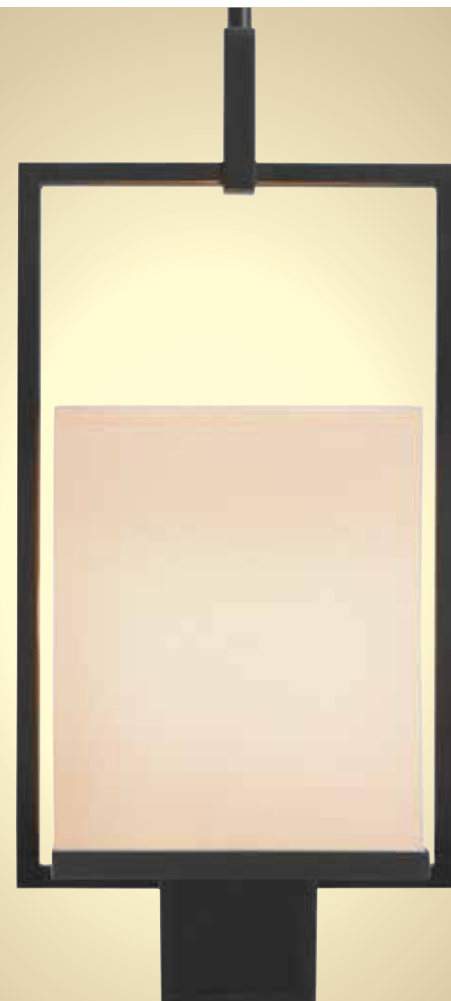

4492

Metro 8" Pendant

21 1/2" H x 10" W x 8 1/4" D
Shade: Off-White Linen
10" H x 8" W x 8" D
Half Closed Shade
w/White Glass Diffuser
Canopy: 4 1/2" sq w/Hang Straight
Stem Kit: (3) 12" + (1) 6"
Bulb: (1) 75w Medium Base
+ (1) 50w MR16 GU10
Base (included)

4492.51 Black Brass

4492.51