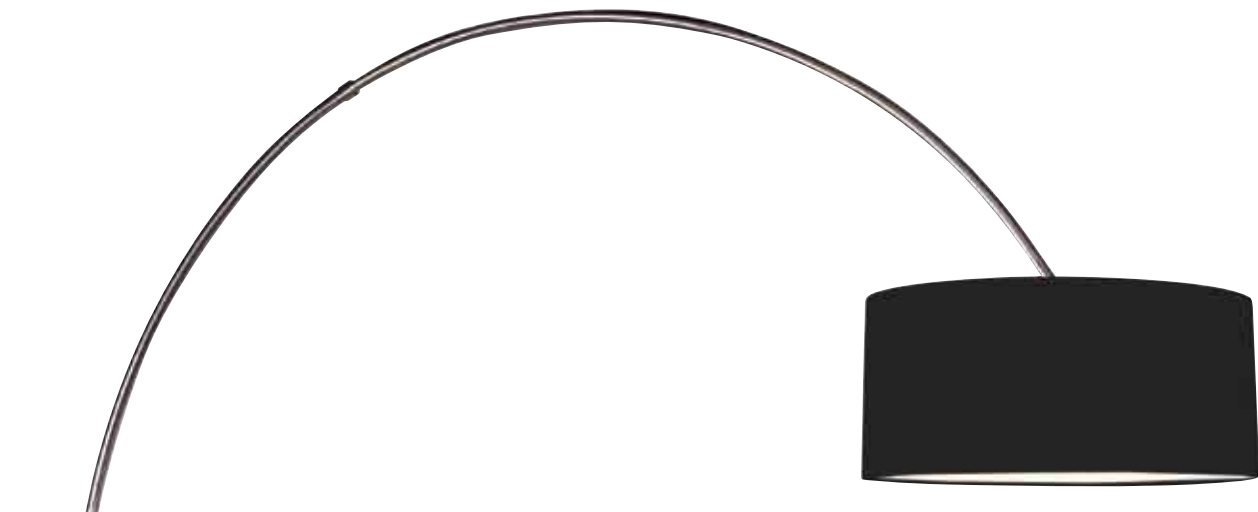

4097

Arc Shade Floor Lamp

78 1/2"-93 1/2" H ADJ. X 66 1/2" W X 18" D

Shade: Linen, 9" H X 18" DIA

w/White Glass Diffuser

Base: 15" DIA

White Marble Base

Switch: Floor Dimmer

Bulb: (1) 100w Medium Base

4097.13K Satin Nickel w/Black Linen Shade

4097.13W Satin Nickel w/Off-White Linen Shade

arc shade