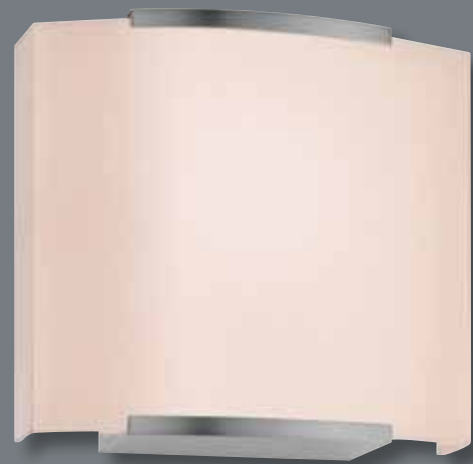

4418.13

4413.13

wave fabric shade

4417

Wave Shade 1-Light Sconce
8 1/2" H x 6 3/4" W
Shade: Off-White Linen
8 1/4" H x 6 3/4" W x 3 1/4" D
Extension: 3 1/2"
Wall Plate: 8 1/4" x 5 1/2"
Bulb: (1) 60w Medium Base T10
ADA
4417.01 Polished Chrome
4417.13 Satin Nickel

4413

Wave Shade Wide Sconce
8 1/2" H x 9 1/2" W
Shade: Off-White Linen
8 1/4" H x 9 1/2" W x 3 1/4" D
Extension: 3 1/2"
Wall Plate: 8 1/4" x 5 1/2"
Bulb: (1) 60w Medium Base T10
ADA
4413.01 Polished Chrome
4413.13 Satin Nickel

4418

Wave Shade 2-Light Sconce
16 1/2" H x 6 3/4" W
Shade: Off-White Linen
16 1/4" H x 6 3/4" W x 3 1/4" D
Extension: 3 1/2"
Wall Plate: 16 1/4" x 5 1/2"
Bulb: (2) 60w Medium Base T10
ADA
4418.01 Polished Chrome
4418.13 Satin Nickel

4419

Wave Shade 3-Light Sconce
24 1/2" H x 6 3/4" W
Shade: Off-White Linen
24 1/4" H x 6 3/4" W x 3 1/4" D
Extension: 3 1/2"
Wall Plate: 24 1/4" x 5 1/2"
Bulb: (3) 60w Medium Base T10
ADA
4419.01 Polished Chrome
4419.13 Satin Nickel

wave

3879

Wave Surface Mount
3 1/2" H x 11 3/4" W x 12 1/2" D
Shade: White Etched Glass
1 3/4" H x 11 3/4" W x 12 1/4" D
Canopy: 12 1/4" x 5 1/2"
Bulb: (4) 60w Candelabra Base
3879.01 Polished Chrome
3879.13 Satin Nickel

3876

Wave Square Sconce
7 3/4" H x 8" W
Shade: White Etched Glass
7 1/2" H x 8" W x 1 1/2" D
Extension: 3"
Wall Plate: 7 3/4" x 4 1/2"
Bulb: (2) 40w Xenon G9 Base (included)
ADA
3876.01 Polished Chrome
3876.13 Satin Nickel

3877

Wave Wide Sconce
8 1/2" H x 10" W
Shade: White Etched Glass
8 1/4" H x 10" W x 1 1/2" D
Extension: 3 1/2"
Wall Plate: 8 1/4" x 5 1/2"
Bulb: (1) 60w Medium Base T10
ADA
3877.01 Polished Chrome
3877.13 Satin Nickel

3878

Wave Vertical Bath Bar
27 1/4" H x 8" W
Shade: White Etched Glass
27" H x 8" W x 1 1/2" D
Extension: 3"
Wall Plate: 27" x 4 1/2"
Bulb: (5) 40w Xenon G9 Base (included)
ADA
3878.01 Polished Chrome
3878.13 Satin Nickel