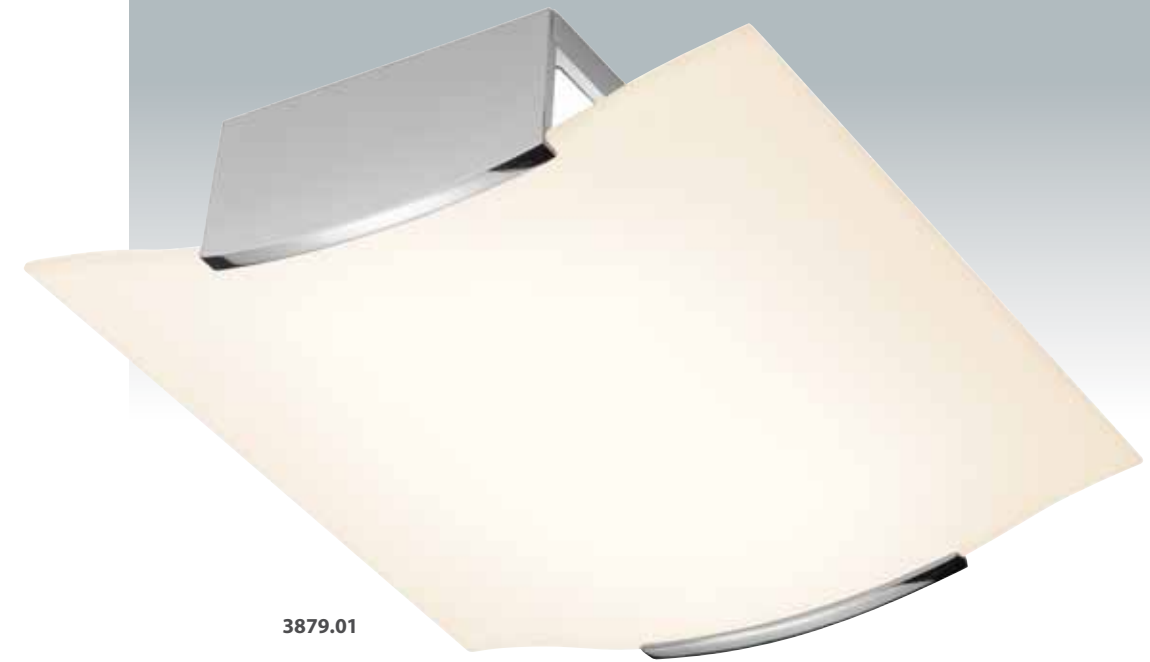

wave

3879.01