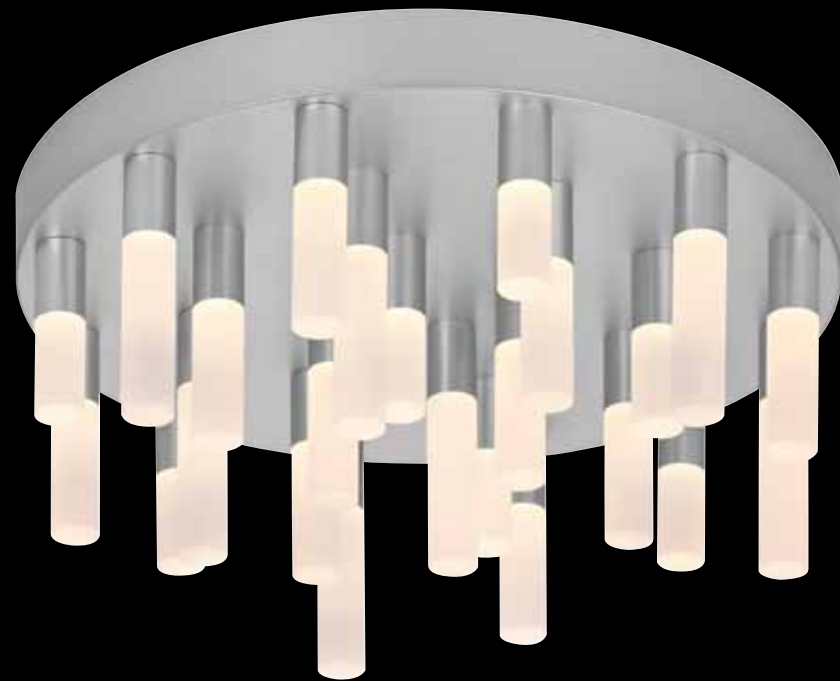

2223.16

2223

Staccato 16" LED Surface Mount

6 3/4" H x 16" DIA
Shade: Frosted Acrylic
Canopy: 16" DIA
LED (24): 40w total, 3480 Lumens
Warm White (3000K), 80 CRI
100-277VAC Input w/LED Driver
Dimmable by Electronic Low Voltage (ELV)

2223.16 Bright Satin Aluminum

2263

Champagne Staccato 16" LED Surface Mount

6 3/4" H x 16" DIA
Shade: Champagne Acrylic
Canopy: 16" DIA
LED (24): 40w total, 3480 Lumens
Warm White (3000K), 80 CRI
100-277VAC Input w/LED Driver
Dimmable by Electronic Low Voltage (ELV)

2263.01 Polished Chrome

2220

Staccato 5" LED Surface Mount

6 3/4" H x 5" DIA
Shade: Frosted Acrylic
Canopy: 5" DIA
LED (6): 11w total, 870 Lumens
Warm White (3000K), 80 CRI
120VAC Input w/LED Driver
Dimmable by Electronic Low Voltage (ELV)
or Standard (TRIAC) Incandescent

2220.16 Bright Satin Aluminum

2260

Champagne Staccato 5" LED Surface Mount

6 3/4" H x 5" DIA
Shade: Champagne Acrylic
Canopy: 5" DIA
LED (6): 11w total, 870 Lumens
Warm White (3000K), 80 CRI
120VAC Input w/LED Driver
Dimmable by Electronic Low Voltage (ELV)
or Standard (TRIAC) Incandescent

2260.01 Polished Chrome

staccato

champagne staccato

2222

Staccato 12" LED Surface Mount

6 3/4" H x 12" DIA
Shade: Frosted Acrylic
Canopy: 12" DIA
LED (16): 30w total, 2320 Lumens
Warm White (3000K), 80 CRI
100-277VAC Input w/LED Driver
Dimmable by Electronic Low Voltage (ELV)

2222.16 Bright Satin Aluminum

2221

Staccato 9" LED Surface Mount

6 3/4" H x 9" DIA
Shade: Frosted Acrylic
Canopy: 9" DIA
LED (10): 18w total, 1450 Lumens
Warm White (3000K), 80 CRI
120VAC Input w/LED Driver
Dimmable by Electronic Low Voltage (ELV)
or Standard (TRIAC) Incandescent

2221.16 Bright Satin Aluminum

2261

Champagne Staccato 9" LED Surface Mount