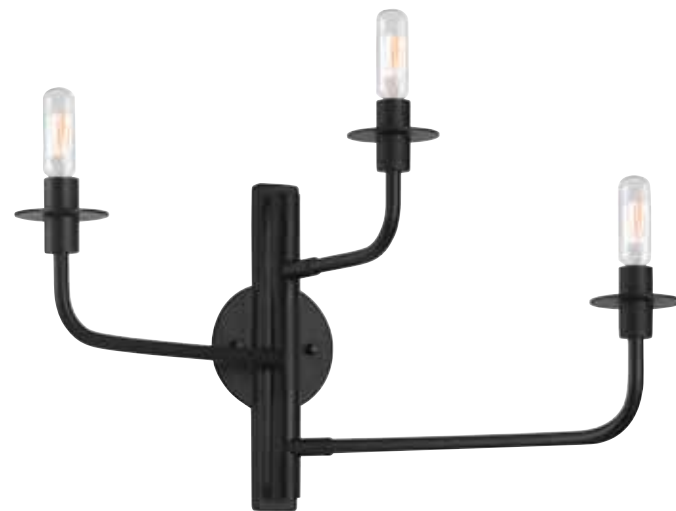

4546.25

4548.25

4540.25

4540.25

4540

Atelier Sconce

12 3/4" H x 19" W
Extension: 17 3/4"
Wall Plate: 11" x 4 1/2"
Bulb: (3) 60w Candelabra Base
Shown with 40w Vintage
Carbon Filament T8 Bulb

4540.25 Satin Black

4546

Atelier 6-Light Pendant

15 3/4" H x 40 1/4" DIA
Canopy: 6" DIA w/Hang Straight
Stem Kit: (3) 12" + (1) 6"
Bulb: (6) 60w Candelabra Base
Shown with 40w Vintage
Carbon Filament T8 Bulb

4546.25 Satin Black

4548

Atelier 8-Light Pendant

16 3/4" H x 60" DIA
Canopy: 6" DIA w/Hang Straight
Stem Kit: (3) 12" + (1) 6"
Bulb: (8) 60w Candelabra Base
Shown with 40w Vintage
Carbon Filament T8 Bulb

4548.25 Satin Black

atelier