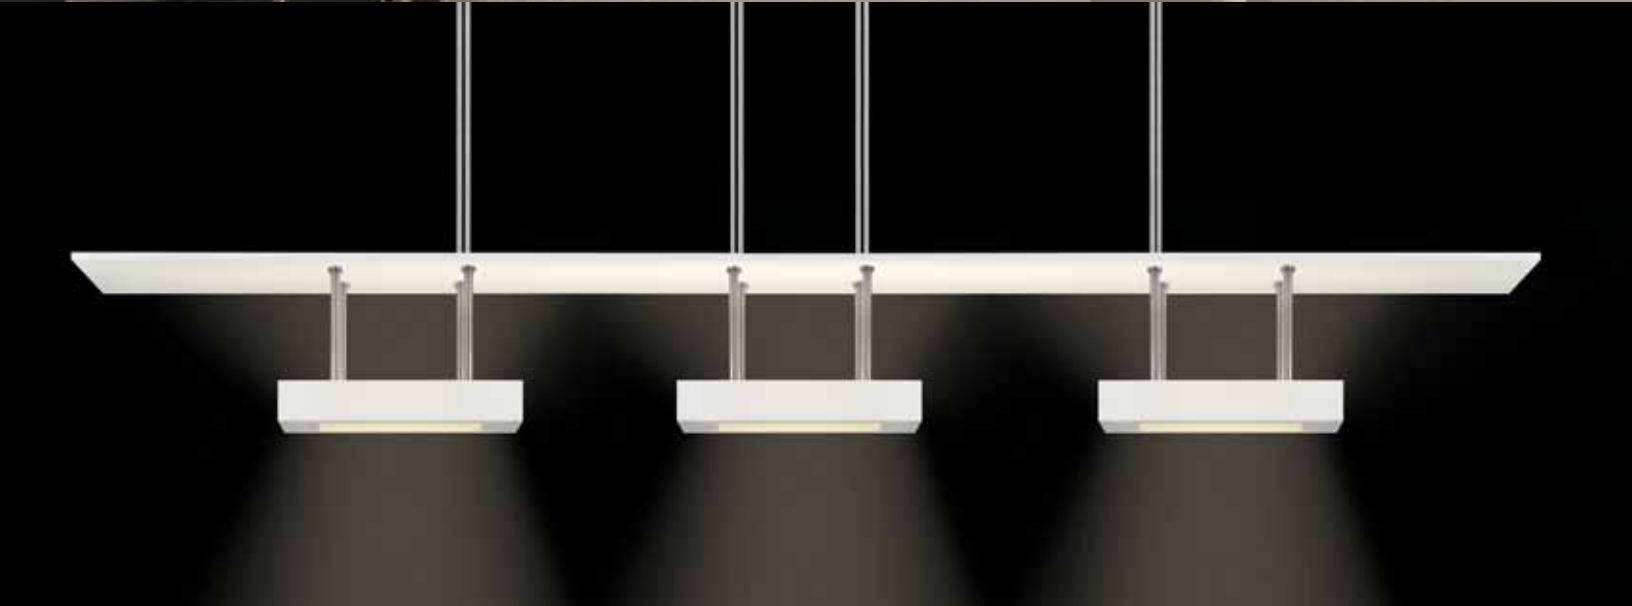

2413.03

2412.03

2413

Chromaglo™ Bright White LED 3-Light Reflector Pendant

5" H x 44" W x 12" D
Head: Die-Cast Aluminum w/White Acrylic
Diffuser and White Etched Glass Reflector
Canopy: 22 3/4" x 5 1/4", w/6' Adjustable Cord
LED: 85w total, 5940 Lumens (2160 Up, 3780 Down)
Warm White (3000K), 80 CRI
120VAC Input w/12VAC Transformer
Dimmable by Electronic Low Voltage (ELV)

2413.03 Satin White

2412

Chromaglo™ Bright White LED 2-Light Reflector Pendant

4 3/4" H x 31 1/2" W x 12" D
Head: Die-Cast Aluminum w/White Acrylic
Diffuser and White Etched Glass Reflector
Canopy: 22 3/4" x 5 1/4", w/6' Adjustable Cord
LED: 57w total, 3960 Lumens (1440 Up, 2520 Down)
Warm White (3000K), 80 CRI
120VAC Input w/12VAC Transformer
Dimmable by Electronic Low Voltage (ELV)

2412.03 Satin White

chromaglo™
bright white