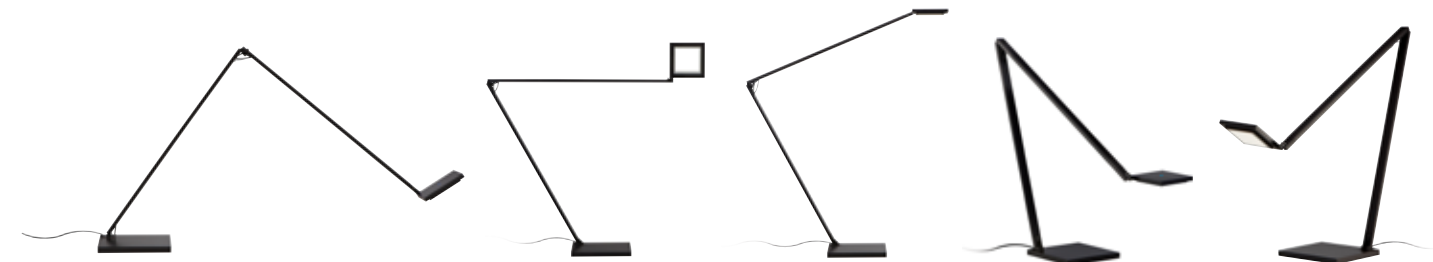

A uniform light source is generated by projecting LED illumination across a large surface of advanced optical films that focus and direct the light toward its objective, reducing sidelight that causes glare. The result is: more light on what you want to see and less unwanted light in your eyes.

Quattro® is precisely poised perfection of pure geometry, mechanical innovation, and revolutionary Flat Panel lighting technology.

Ultra-bright, glare-free illumination from revolutionary LED Flat Panel Technology.

Brightness levels are controlled from a touchless optical sensor atop its low-profile head.

2050.63

Some Images Shown Mirrored

Quattro® produces 25% more brightness, glare-free, from 25% less power than conventional LED task lamps.