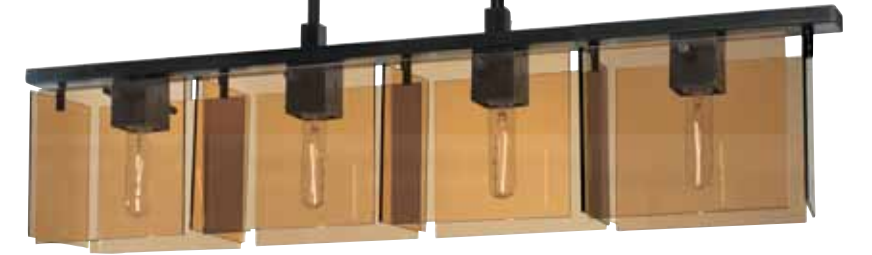

3168

Bronze Age 4-Light Surface Mount

9" H x 13" W x 13" D
Shade: Bronze Glass
7 1/2" H x 12 1/2" W x 12 1/2" D
Canopy: 10" sq
Bulb: (4) 60w Medium Base
Shown with 60w T10 Bulb

3168.51 Black Brass

3167

Bronze Age Surface Mount

11" H x 7 1/2" W x 7" D
Shade: Bronze Glass
9 1/2" H x 7 1/2" W x 6 1/2" D
Canopy: 5 1/2" sq
Bulb: (1) 60w Medium Base
Shown with 60w T10 Bulb

3167.51 Black Brass

3165

Bronze Age 5-Light Square Pendant

12" H x 24" W x 24" D
Shade: Bronze Glass
9 1/2" H x 22" W x 22" D
Canopy: 4 1/2" sq w/Hang Straight
Stem Kit: (3) 12" + (1) 6"
Bulb: (5) 60w Medium Base
Shown with 60w Vintage Carbon Filament Bulb

3165.51 Black Brass

3160

Bronze Age Sconce

8 1/2" H x 5" W
Shade: Bronze Glass
8" H x 5" W x 3 1/4" D
Extension: 4 1/2"
Wall Plate: 8 1/2" x 5"
Bulb: (1) 60w Medium Base
Shown with 60w Vintage Carbon Filament Bulb

3160.51 Black Brass

3161

Bronze Age Pendant

12 1/2" H x 7 1/2" W x 7" D
Shade: Bronze Glass
9 1/2" H x 7 1/2" W x 6 1/2" D
Canopy: 4 1/2" sq w/Hang Straight
Stem Kit: (3) 12" + (1) 6"
Bulb: (1) 60w Medium Base
Shown with 60w Vintage Carbon Filament Bulb

3161.51 Black Brass

3166

Bronze Age 6-Light Bar Pendant

10" H x 58 1/2" W x 6" D
Shade: Bronze Glass
7 1/2" H x 55 1/2" W x 5 1/2" D
Canopy: 34 1/2" x 4 1/2" w/Hang Straight
Stem Kit: (6) 12" + (2) 6"
Bulb: (6) 60w Medium Base
Shown with 60w T10 Bulb

3166.51 Black Brass

3164

Bronze Age 4-Light Bar Pendant

10" H x 40" W x 6" D
Shade: Bronze Glass
7 1/2" H x 37" W x 5 1/2" D
Canopy: 16" x 4 1/2" w/Hang Straight
Stem Kit: (6) 12" + (2) 6"
Bulb: (4) 60w Medium Base
Shown with 60w T10 Bulb

3164.51 Black Brass

bronze age