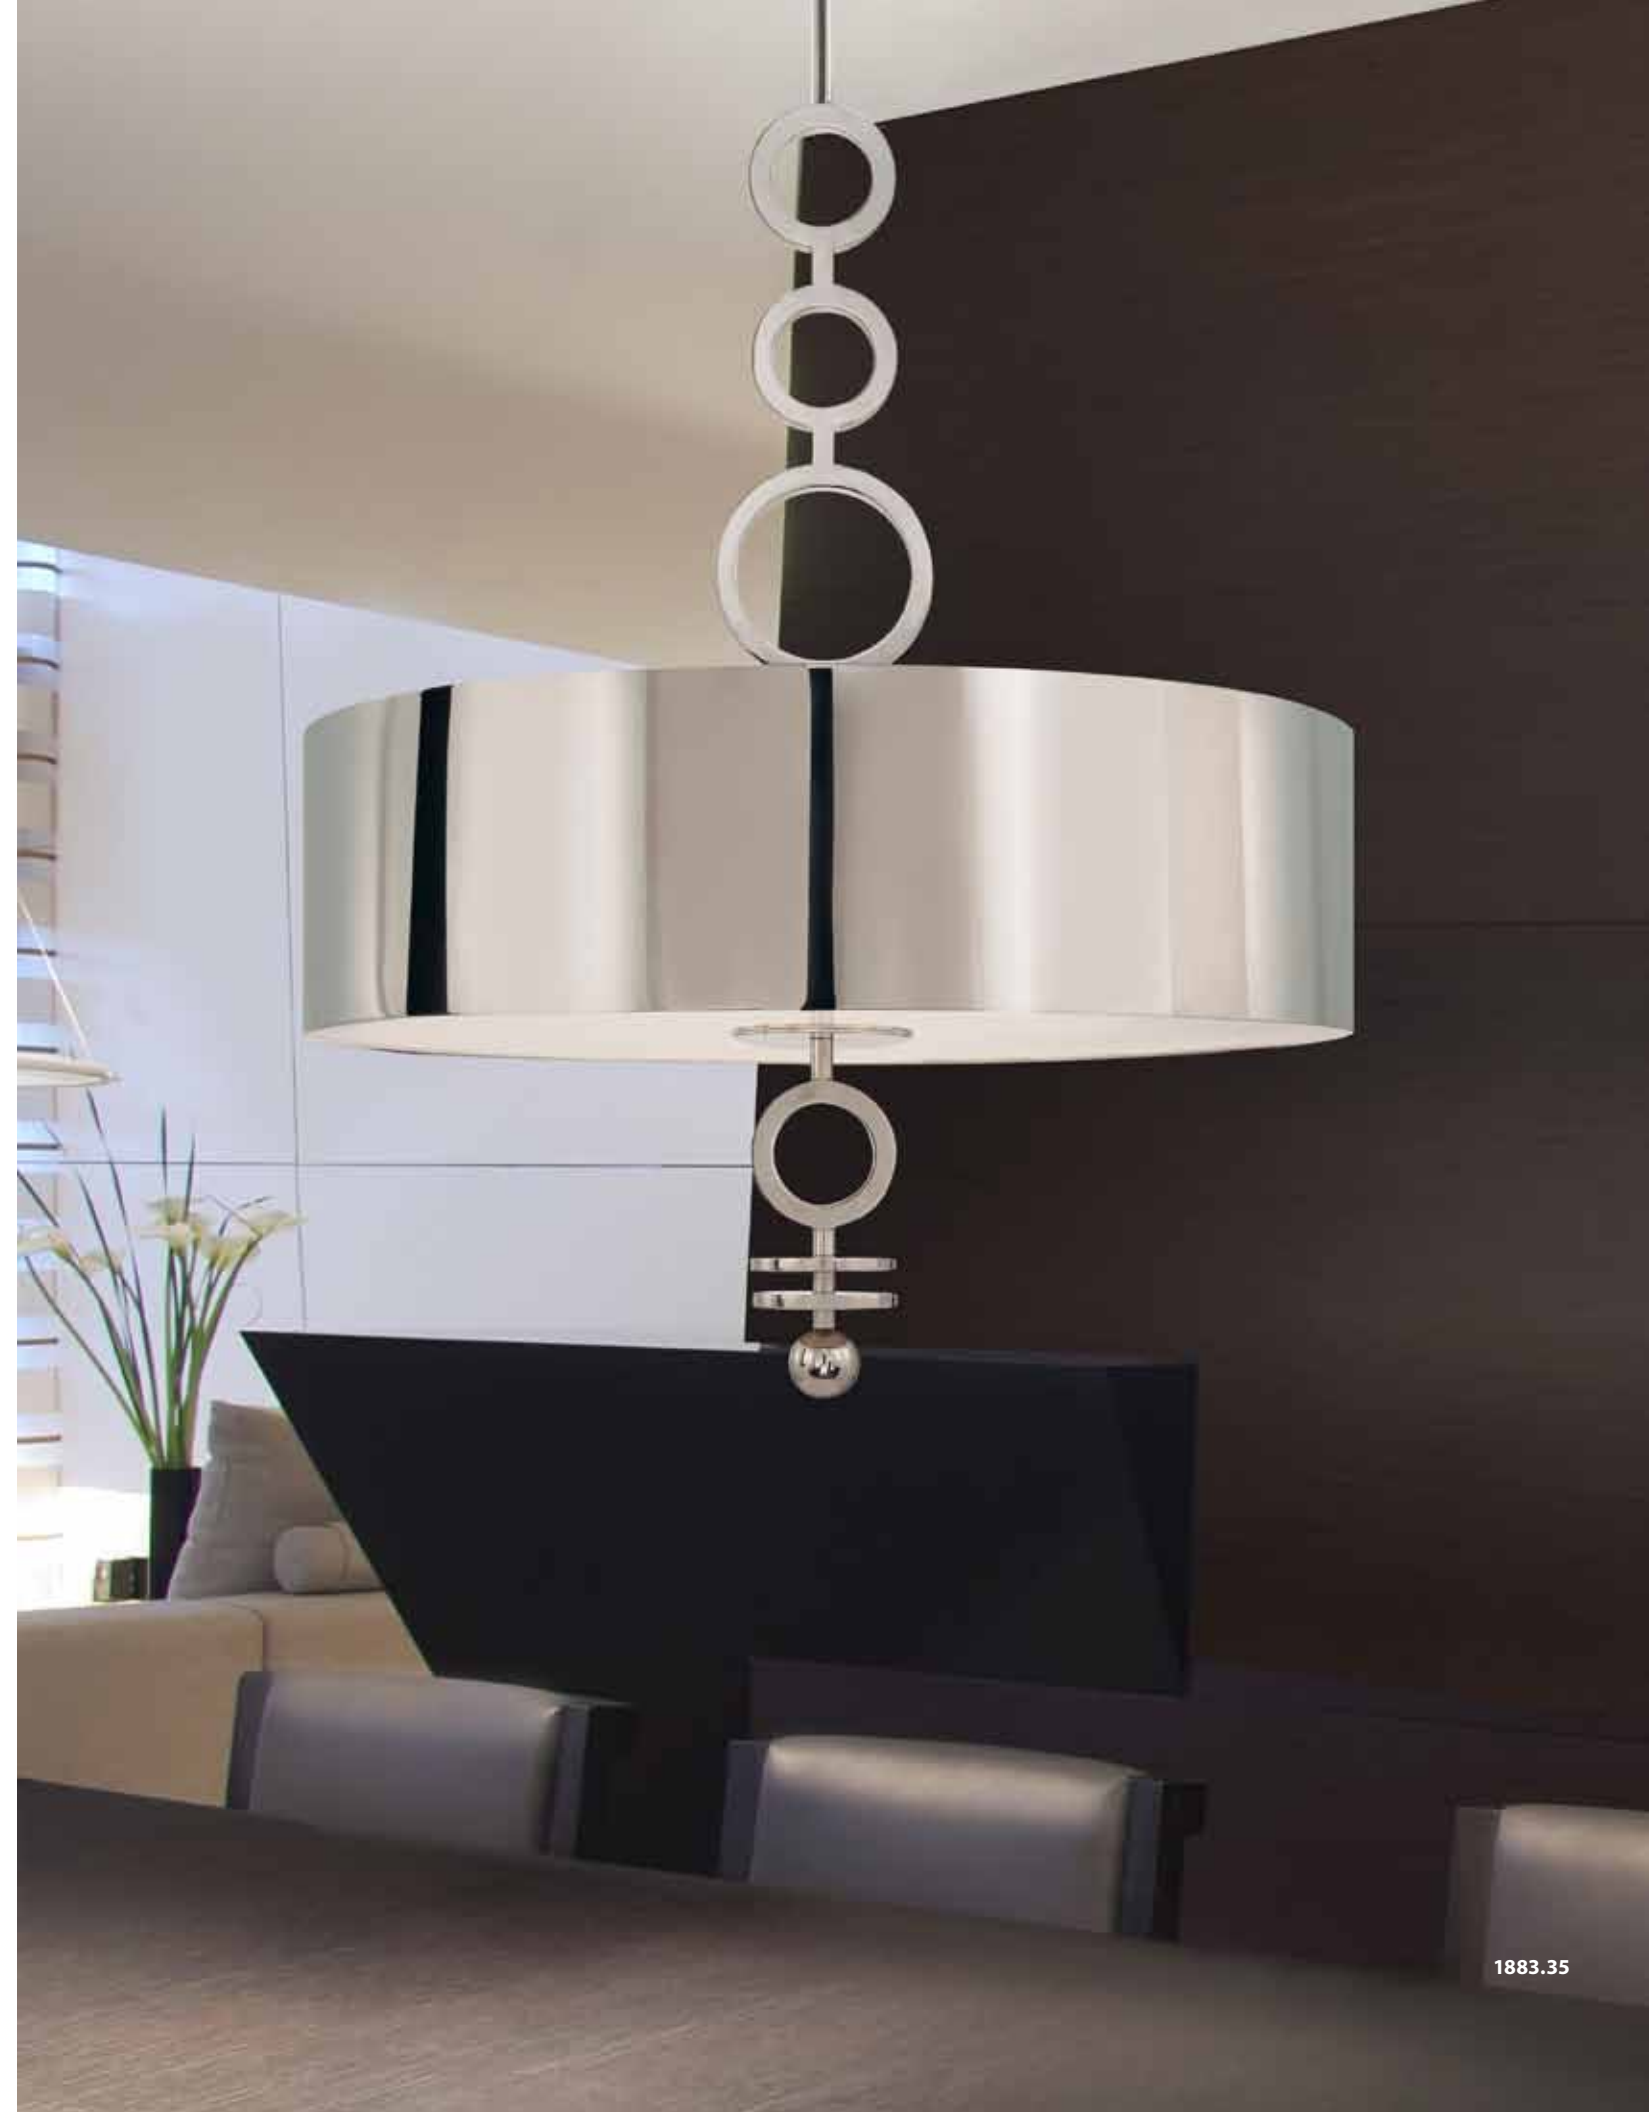

1883.24

dianelli

Ornamental modernism shapes a timeless style of luxury.

1881

Dianelli Sconce

21" H x 16" W
Shade: Metal w/White Acrylic Diffuser
8" H x 16" W x 4" D
Extension: 4"
Wall Plate: 8" x 10"
Bulb: (2) 60w Candelabra Base

ADA

1881.24 Rubbed Bronze
1881.35 Polished Nickel

Fluorescent (Special Order):
(2) 18w SBCFL GU24 Base

1881.24F Rubbed Bronze
1881.35F Polished Nickel

1883

Dianelli Pendant

38" H x 28" DIA
Shade: Metal w/White Glass Diffuser
8" H x 28" DIA
Canopy: 5" DIA w/Hang Straight
Stem Kit: (3) 12" + (1) 6"
Bulb: (6) 60w Medium Base

1883.24 Rubbed Bronze
1883.35 Polished Nickel

1881.35

1883.35