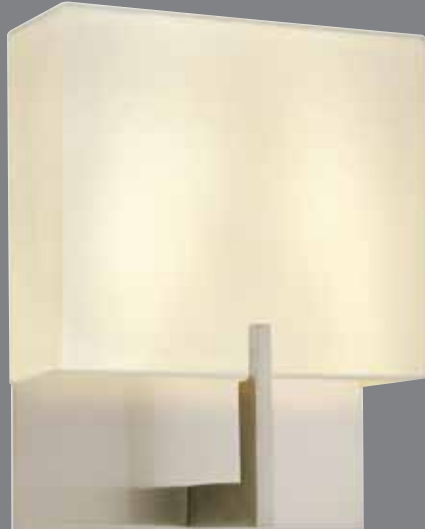

4430.13

4431

Staffa 16" Sconce
10" H x 16" W
Shade: Off-White Linen
7" H x 16" W x 3" D
Extension: 4"
Wall Plate: 10" x 16"
Bulb: (4) 60w Candelabra Base
ADA

- 4431.13 Satin Nickel
- 4431.30 Rose Bronze

4430

Staffa 8" Sconce
10" H x 8" W
Shade: Off-White Linen
7" H x 8" W x 3" D
Extension: 4"
Wall Plate: 10" x 8"
Bulb: (2) 60w Candelabra Base
ADA

- 4430.13 Satin Nickel
- 4430.30 Rose Bronze