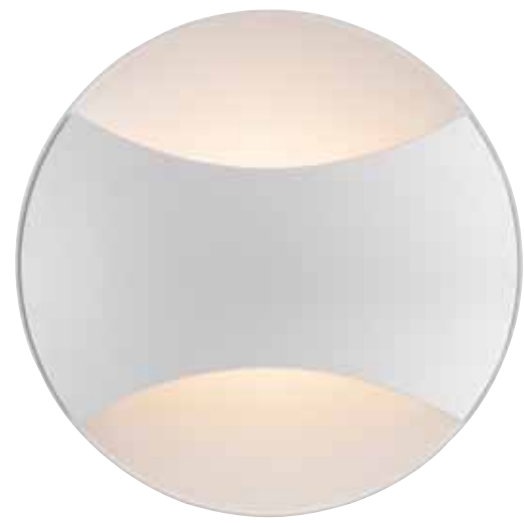

disc-cube

toma

2360

Disc-Cube LED Sconce
3" H x 7 1/4" W
Head: Die Cast Aluminum
w/Frosted Acrylic Diffuser
Extension: 5 1/2"
Wall Plate: 3" sq
LED: 13w, 900 Lumens
Warm White (3000K), 80 CRI
120VAC Input w/12VAC Transformer
Dimmable by Electronic Low Voltage (ELV)
Optional 4 1/2" sq wall plate included
2360.98 Textured White

2362

Toma LED Sconce
4 3/4" DIA
Shade: Die Cast Aluminum
Extension: 2 3/4"
Wall Plate: 4 3/4" DIA
LED: 3w, 200 Lumens
Warm White (3000K), 80 CRI
120VAC Input w/LED Driver
Non-Dimmable
ADA
2362.98 Textured White

2364

Portal LED Sconce
10 3/4" H x 8 1/2" W
Shade: Aluminum
Extension: 2 3/4"
Wall Plate: 4 1/2" x 2 1/2"
LED: 13w, 900 Lumens
Warm White (3000K), 80 CRI
120VAC Input w/12VAC Transformer
Dimmable by Electronic Low Voltage (ELV)
ADA
Optional 4 1/2" sq wall plate included
2364.98 Textured White

portal