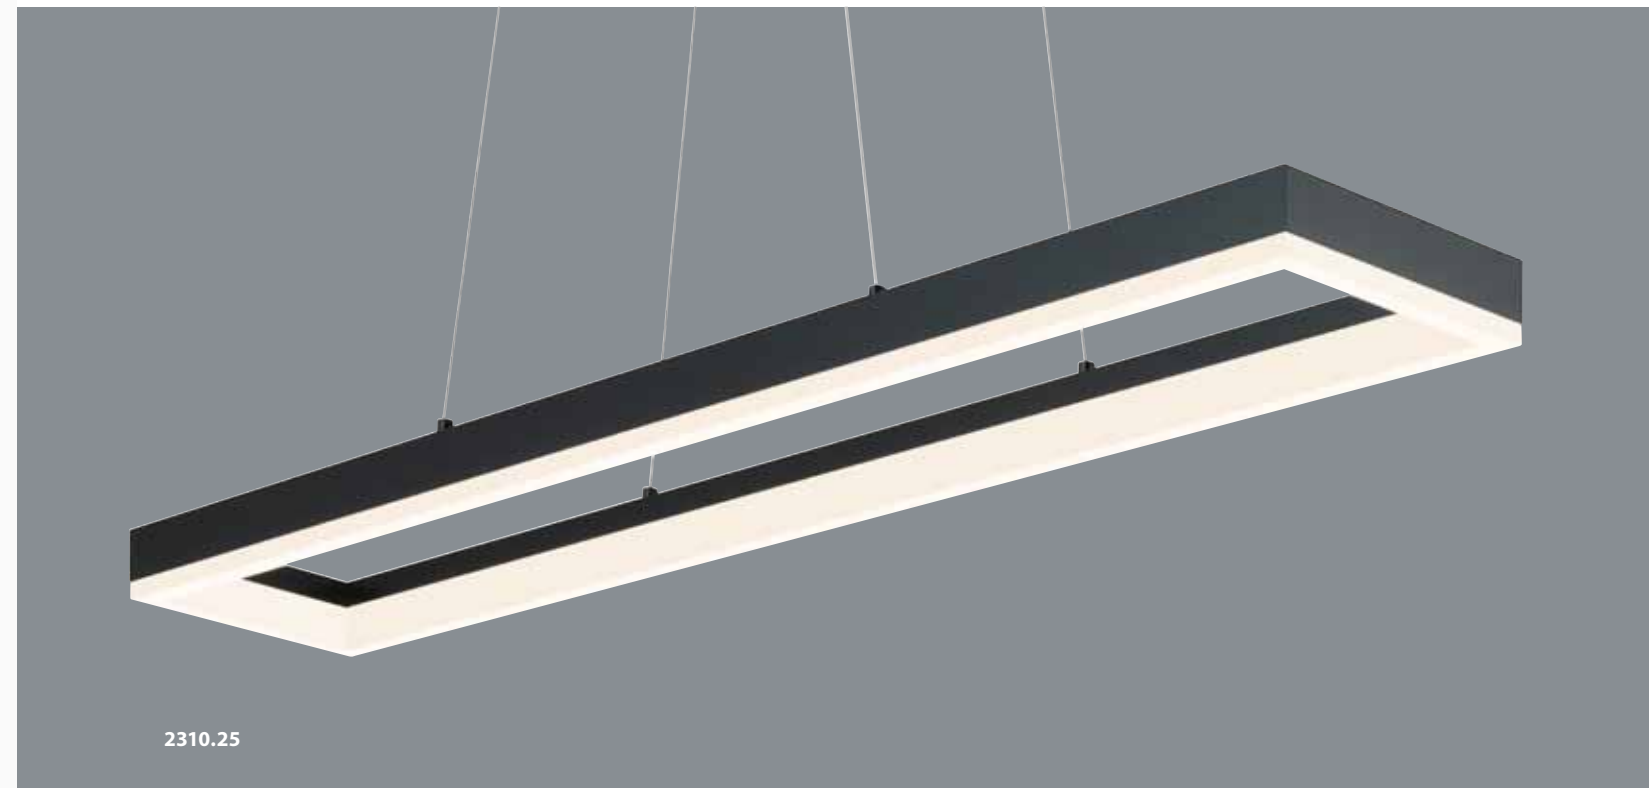

2310.25

corona rectangle

2308

Corona 31" LED Rectangle Pendant

2" H x 31" W x 7" D
Shade: Frosted Acrylic
Canopy: 6" sq w/6' Adjustable Cable
LED: 24w, 2150 Lumens
Warm White (3000K), 80 CRI
100-277VAC Input w/LED Driver
Dimmable by Electronic Low Voltage (ELV)

2308.16 Bright Satin Aluminum
2308.25 Satin Black

2310

Corona 43" LED Rectangle Pendant

2" H x 43" W x 7" D
Shade: Frosted Acrylic
Canopy: 6" sq w/6' Adjustable Cable
LED: 31w, 2750 Lumens
Warm White (3000K), 80 CRI
100-277VAC Input w/LED Driver
Dimmable by Electronic Low Voltage (ELV)

2310.16 Bright Satin Aluminum
2310.25 Satin Black