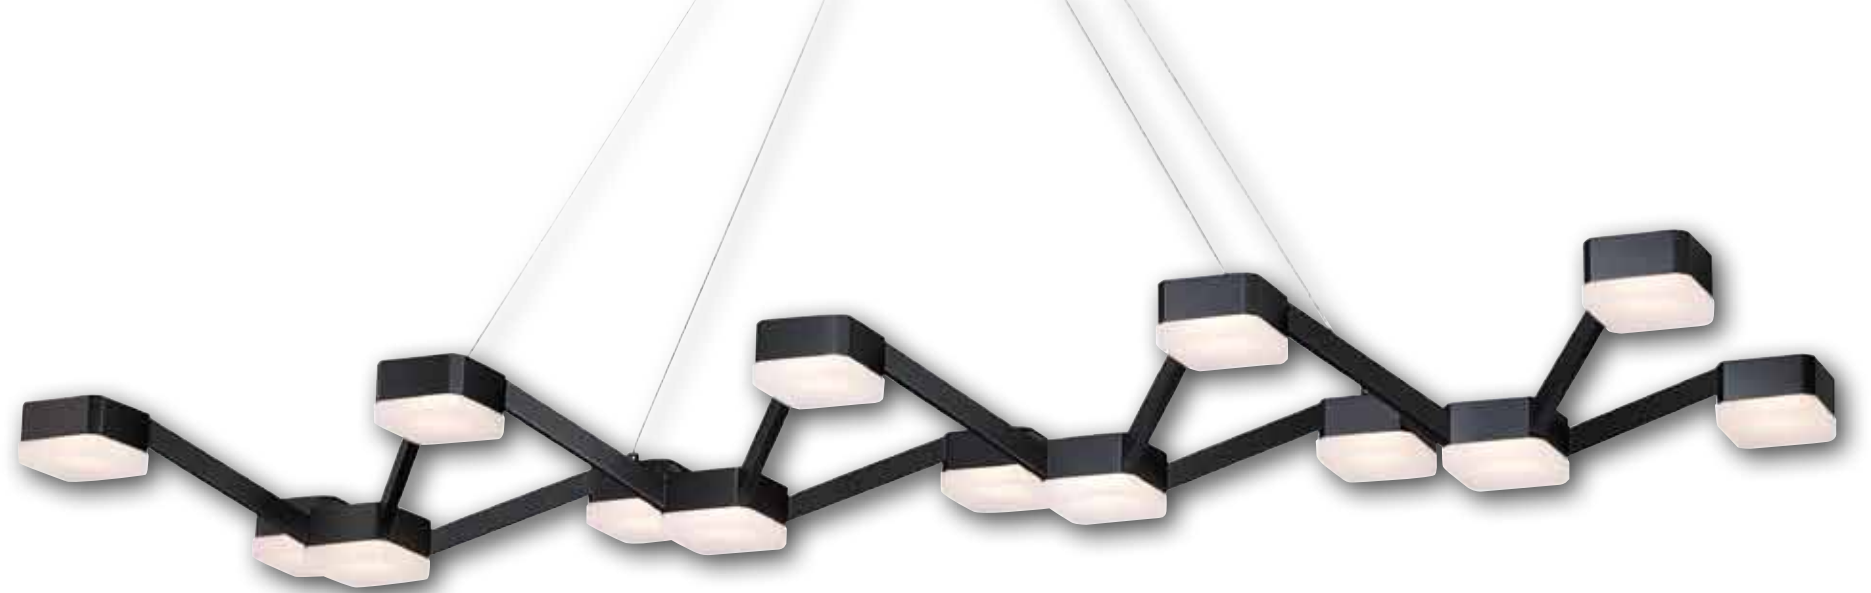

lattice

2327.25W

2327

Lattice 14-Light LED Rectangle Pendant

3 1/2" H x 41 3/4" W x 12 1/4" D

Shade: Acrylic

Canopy: 6" sq w/6' Adjustable Cable

LED (14): 37w total, 2935 Lumens

Warm White (3000K), 80 CRI

100-277VAC Input w/LED Driver

Dimmable by Electronic Low Voltage (ELV)

2327.16C Bright Satin Aluminum w/Clear Crystal Acrylic

2327.16W Bright Satin Aluminum w/Frosted Acrylic

2327.25C Satin Black w/Clear Crystal Acrylic

2327.25W Satin Black w/Frosted Acrylic

2326

Lattice 12-Light LED Square Pendant

3 1/2" H x 20" W x 20" D

Shade: Acrylic

Canopy: 6" sq w/6' Adjustable Cable

LED (12): 30w total, 2515 Lumens

Warm White (3000K), 80 CRI

100-277VAC Input w/LED Driver

Dimmable by Electronic Low Voltage (ELV)

2326.16C Bright Satin Aluminum w/Clear Crystal Acrylic

2326.16W Bright Satin Aluminum w/Frosted Acrylic

2326.25C Satin Black w/Clear Crystal Acrylic

2326.25W Satin Black w/Frosted Acrylic

2325

Lattice 5-Light LED Semi-Flush/Pendant

3 1/2" H x 11" W x 11" D

Shade: Acrylic

Canopy: 4 1/2" sq w/6' Adjustable Cable

LED (5): 13w total, 1050 Lumens

Warm White (3000K), 80 CRI

120VAC Input w/LED Driver

Dimmable by Electronic Low Voltage (ELV)

or Standard (TRIAC) Incandescent

2325.16C Bright Satin Aluminum w/Clear Crystal Acrylic

2325.16W Bright Satin Aluminum w/Frosted Acrylic

2325.25C Satin Black w/Clear Crystal Acrylic

2325.25W Satin Black w/Frosted Acrylic

2328

Lattice 16-Light LED Square Pendant

3 1/2" H x 24" W x 24" D

Shade: Acrylic

Canopy: 6" sq w/6' Adjustable Cable

LED (16): 34w total, 2860 Lumens

Warm White (3000K), 80 CRI

100-277VAC Input w/LED Driver

Dimmable by Electronic Low Voltage (ELV)

2328.16C Bright Satin Aluminum w/Clear Crystal Acrylic

2328.16W Bright Satin Aluminum w/Frosted Acrylic

2328.25C Satin Black w/Clear Crystal Acrylic